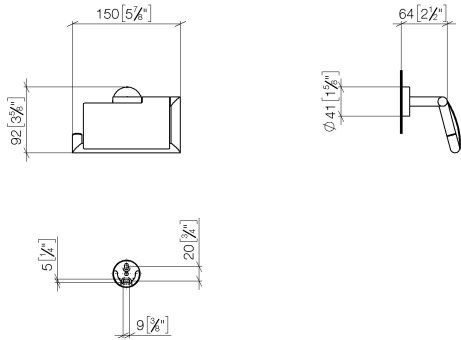

Tissue holder with cover - Champagne (22kt Gold)

LISSÉ

83 510 979

- width 150mm
- height 95 mm
- rosette Ø 40 mm
- 40mm projection

Fits: LISSÉ, META

	Champagne (22kt Gold)	83 510 979-47
	Chrome	83 510 979-00
	Brushed Platinum	83 510 979-06
	Dark Chrome	83 510 979-19
	Light Gold	83 510 979-26
	Brushed Light Gold	83 510 979-27
	Matte Black	83 510 979-33
	Brushed Bronze	83 510 979-42
	Brushed Champagne (22kt Gold)	83 510 979-46
	Brushed Chrome	83 510 979-93
	Brushed Dark Platinum	83 510 979-99

83 510 979

mm [inches]

83 510 979

Parts for other finishes can be found here: [Chrome](#)

Spare parts list

No.	Item Number	Name	Quantity used	Delivery time
1	05 30 31 025 00 90	fixing set	1	2
2	05 30 11 519 00 90	disc	1	2
3	05 17 97 501 01 90	fixing set	1	2
4	08 17 97 501 07	holder	1	2
5	08 17 97 559 90	holder	1	2
6	08 30 11 516 90	ring	1	2
7	08 27 97 500-47	rosette	1	30
8	90 31 11 038 00 90	pin	4	2
9	05 17 97 562 01-47	holder	1	60
10	08 11 02 514-47	lid	1	30
11	90 28 22 628 00-47	holder	1	30