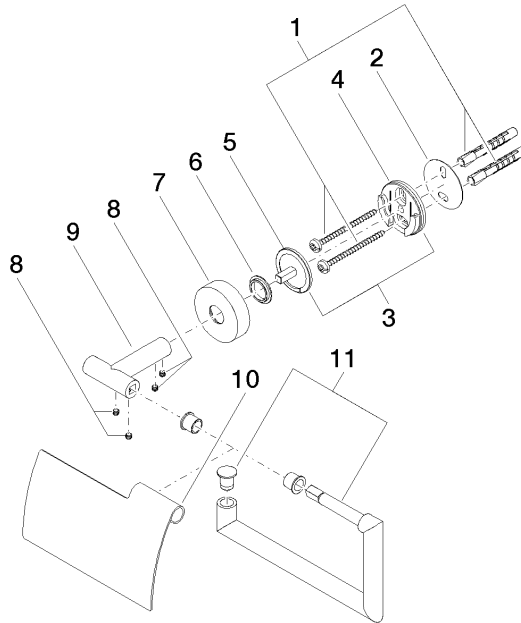

Tissue holder with cover - Champagne (22kt Gold)

LISSÉ

83 510 979

- width 150mm
- height 95 mm
- rosette Ø 40 mm
- 40mm projection

Fits: LISSÉ, META

	Champagne (22kt Gold)	83 510 979-47
	Chrome	83 510 979-00
	Brushed Platinum	83 510 979-06
	Dark Chrome	83 510 979-19
	Light Gold	83 510 979-26
	Brushed Light Gold	83 510 979-27
	Matte Black	83 510 979-33
	Brushed Bronze	83 510 979-42
	Brushed Champagne (22kt Gold)	83 510 979-46
	Brushed Chrome	83 510 979-93
	Brushed Dark Platinum	83 510 979-99

83 510 979

mm [inches]

83 510 979

Parts for other finishes can be found here: [Chrome](#)

Spare parts list

No.	Item Number	Name	Quantity used	Delivery time
1	05 30 31 025 00 90	fixing set	1	2
2	05 30 11 519 00 90	disc	1	2
3	05 17 97 501 01 90	fixing set	1	2
4	08 17 97 501 07	holder	1	2
5	08 17 97 559 90	holder	1	2
6	08 30 11 516 90	ring	1	2
7	08 27 97 500-47	rosette	1	30
8	90 31 11 038 00 90	pin	4	2
9	05 17 97 562 01-47	holder	1	60
10	08 11 02 514-47	lid	1	30
11	90 28 22 628 00-47	holder	1	30