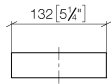

## Reserve tissue holder - Brushed Champagne (22kt Gold)

83 590 780

- width 132mm
- height 35 mm
- 116mm projection

	Brushed Champagne (22kt Gold)	83 590 780-46
	Chrome	83 590 780-00
	Brushed Platinum	83 590 780-06
	Platinum	83 590 780-08
	Dark Chrome	83 590 780-19
	Brushed Durabronze (23kt Gold)	83 590 780-28
	Champagne (22kt Gold)	83 590 780-47
	Brushed Dark Platinum	83 590 780-99

## Reserve tissue holder - Brushed Champagne (22kt Gold)

---

83 590 780

mm [inches]

**Reserve tissue holder - Brushed Champagne (22kt Gold)**

83 590 780

Parts for other finishes can be found here: [Chrome](#)