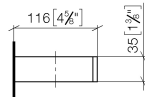

## Reserve tissue holder - Brushed Champagne (22kt Gold)

83 590 780

- width 132mm
- height 35 mm
- 116mm projection

	Brushed Champagne (22kt Gold)	83 590 780-46
	Chrome	83 590 780-00
	Brushed Platinum	83 590 780-06
	Platinum	83 590 780-08
	Dark Chrome	83 590 780-19
	Brushed Durabronze (23kt Gold)	83 590 780-28
	Champagne (22kt Gold)	83 590 780-47
	Brushed Dark Platinum	83 590 780-99

## Reserve tissue holder - Brushed Champagne (22kt Gold)

---

83 590 780

mm [inches]

**Reserve tissue holder - Brushed Champagne (22kt Gold)**

83 590 780

Parts for other finishes can be found here: [Chrome](#)