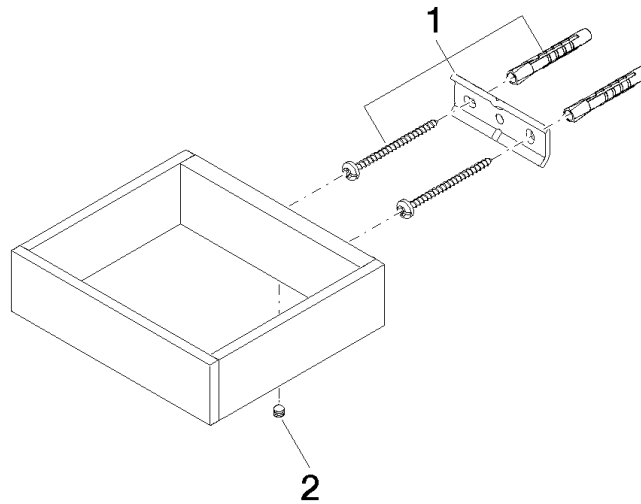

## Reserve tissue holder - Brushed Champagne (22kt Gold)

83 590 780

- width 132mm
- height 35 mm
- 116mm projection

	Brushed Champagne (22kt Gold)	83 590 780-46
	Chrome	83 590 780-00
	Brushed Platinum	83 590 780-06
	Platinum	83 590 780-08
	Dark Chrome	83 590 780-19
	Brushed Durabronze (23kt Gold)	83 590 780-28
	Champagne (22kt Gold)	83 590 780-47
	Brushed Dark Platinum	83 590 780-99

## Reserve tissue holder - Brushed Champagne (22kt Gold)

---

83 590 780

mm [inches]

**Reserve tissue holder - Brushed Champagne (22kt Gold)**

83 590 780

Parts for other finishes can be found here: [Chrome](#)

**Spare parts list**

No.	Item Number	Name	Quantity used	Delivery time
1	05 17 20 718 00 90	fixing set	1	2
2	90 31 11 112 00 90	pin	1	2