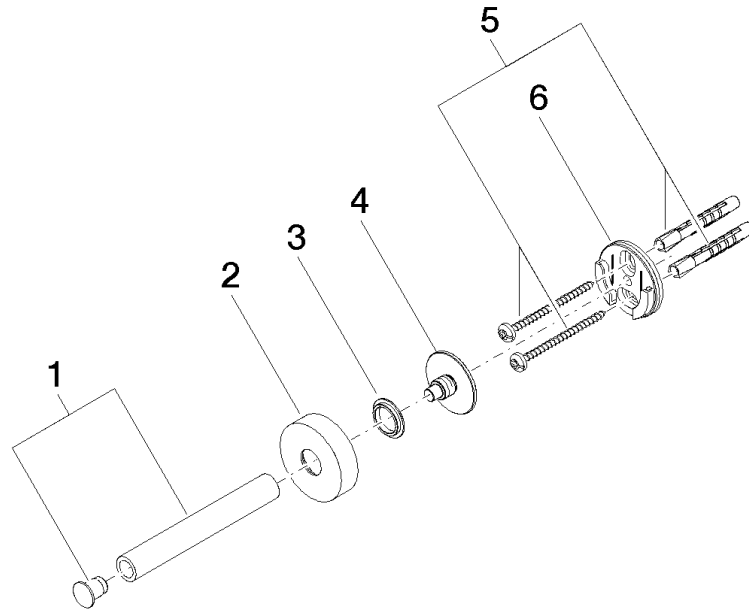

Reserve tissue holder - Brushed Champagne (22kt Gold)

83 590 979 Product version from 7/1/2023

- rosette Ø 40 mm
- 105mm projection

	Brushed Champagne (22kt Gold)	83 590 979-46
	Chrome	83 590 979-00
	Brushed Platinum	83 590 979-06
	Dark Chrome	83 590 979-19
	Light Gold	83 590 979-26
	Brushed Light Gold	83 590 979-27
	Matte Black	83 590 979-33
	Brushed Bronze	83 590 979-42
	Champagne (22kt Gold)	83 590 979-47
	Brushed Chrome	83 590 979-93
	Brushed Dark Platinum	83 590 979-99

Reserve tissue holder - Brushed Champagne (22kt Gold)

83 590 979 Product version from 7/1/2023

mm [inches]

Reserve tissue holder - Brushed Champagne (22kt Gold)

83 590 979 Product version from 7/1/2023

Parts for other finishes can be found here: [Chrome](#)

Spare parts list

No.	Item Number	Name	Quantity used	Delivery time
1	90 17 97 567 00-46	holder	1	30
2	08 27 97 500-46	rosette	1	30
3	08 30 11 516 90	ring	1	2
4	08 17 97 560 90	holder	1	2
5	05 30 31 025 00 90	fixing set	1	2
6	08 17 97 501 07	holder	3	2