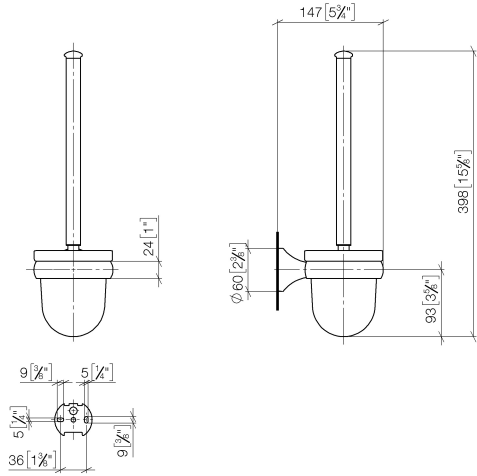

83 900 361

- crystal glass brush holder, matte
- brush head, white
- width 110mm
- height 400 mm
- 147mm projection

	Brushed Durabross (23kt Gold)	83 900 361-28
	Chrome	83 900 361-00
	Brushed Platinum	83 900 361-06
	Platinum	83 900 361-08
	Durabross (23kt Gold)	83 900 361-09
	Brushed Dark Platinum	83 900 361-99

83 900 361

mm [inches]

83 900 361

Parts for other finishes can be found here: [Chrome](#)

Spare parts list

No.	Item Number	Name	Quantity used	Delivery time
1	90 28 22 538 03-28	handle	1	20
2	08 18 50 600 90	brush	1	60
3	90 90 04 000 00 82	glass	1	2
4	04 31 11 140 00 90	pin	1	2
5	05 17 97 507 00 90	fixing set	1	2