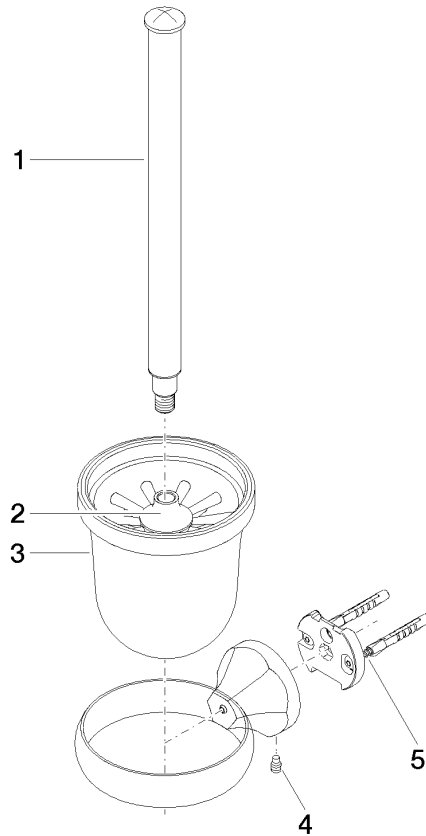

83 900 361

- crystal glass brush holder, matte
- brush head, white
- width 110mm
- height 400 mm
- 147mm projection

	Brushed Durabross (23kt Gold)	83 900 361-28
	Chrome	83 900 361-00
	Brushed Platinum	83 900 361-06
	Platinum	83 900 361-08
	Durabross (23kt Gold)	83 900 361-09
	Brushed Dark Platinum	83 900 361-99

83 900 361

mm [inches]

83 900 361

Parts for other finishes can be found here: [Chrome](#)

Spare parts list

No.	Item Number	Name	Quantity used	Delivery time
1	90 28 22 538 03-28	handle	1	20
2	08 18 50 600 90	brush	1	60
3	90 90 04 000 00 82	glass	1	2
4	04 31 11 140 00 90	pin	1	2
5	05 17 97 507 00 90	fixing set	1	2