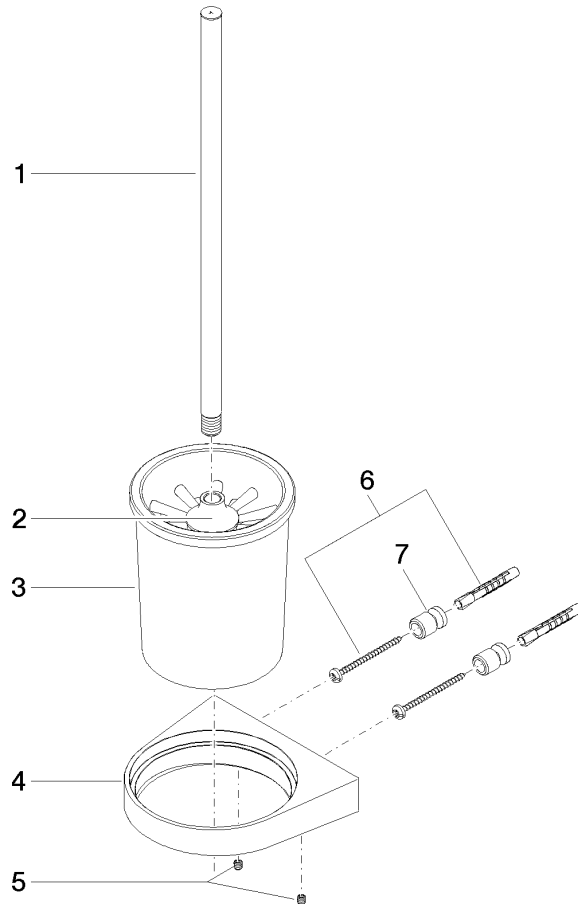

## EDITION PRO Toilet brush set wall model - Matte Black

---

83 900 626

- crystal glass
- brush, matte black
- width 126mm
- height 421 mm
- 119mm projection

	Matte Black	83 900 626-33
	Chrome	83 900 626-00
	Brushed Chrome	83 900 626-93

EDITION PRO Toilet brush set wall model - Matte Black

83 900 626

mm [inches]

**EDITION PRO Toilet brush set wall model - Matte Black**

83 900 626

Parts for other finishes can be found here: [Chrome](#)

**Spare parts list**

No.	Item Number	Name	Quantity used	Delivery time
1	90 20 97 507 00-33	handle	1	30
2	90 18 50 601 00 90	brush	1	2
3	90 90 04 008 00 82	glass	1	2
4	08 17 97 506-33	holder	1	30
5	90 31 11 030 00 90	pin	2	2
6	05 17 20 726 02 90	fixing set	1	2
7	08 17 20 726 90	holder	1	2