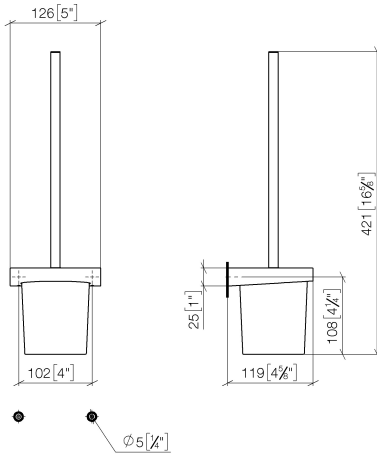

EDITION PRO Toilet brush set wall model - Brushed Chrome

83 900 626

- crystal glass
- brush, matte black
- width 126mm
- height 421 mm
- 119mm projection

	Brushed Chrome	83 900 626-93
	Chrome	83 900 626-00
	Matte Black	83 900 626-33

EDITION PRO Toilet brush set wall model - Brushed Chrome

83 900 626

mm [inches]

EDITION PRO Toilet brush set wall model - Brushed Chrome

83 900 626

Parts for other finishes can be found here: [Chrome](#)

Spare parts list

No.	Item Number	Name	Quantity used	Delivery time
1	90 20 97 507 00-93	handle	1	20
2	90 18 50 601 00 90	brush	1	2
3	90 90 04 008 00 82	glass	1	2
4	08 17 97 506-93	holder	1	20
5	90 31 11 030 00 90	pin	2	2
6	05 17 20 726 02 90	fixing set	1	2
7	08 17 20 726 90	holder	1	2