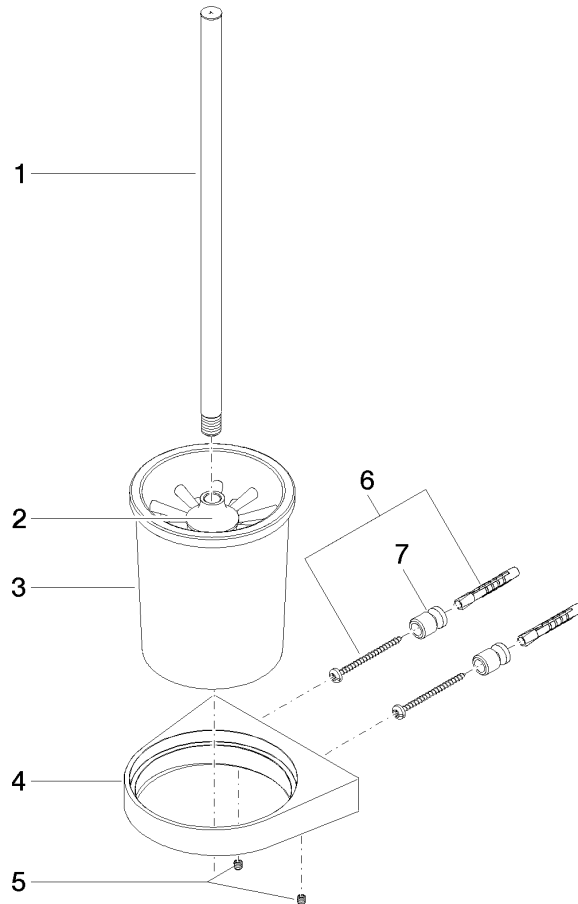

EDITION PRO Toilet brush set wall model - Brushed Chrome

83 900 626

- crystal glass
- brush, matte black
- width 126mm
- height 421 mm
- 119mm projection

	Brushed Chrome	83 900 626-93
	Chrome	83 900 626-00
	Matte Black	83 900 626-33

EDITION PRO Toilet brush set wall model - Brushed Chrome

83 900 626

mm [inches]

EDITION PRO Toilet brush set wall model - Brushed Chrome

83 900 626

Parts for other finishes can be found here: [Chrome](#)

Spare parts list

No.	Item Number	Name	Quantity used	Delivery time
1	90 20 97 507 00-93	handle	1	20
2	90 18 50 601 00 90	brush	1	2
3	90 90 04 008 00 82	glass	1	2
4	08 17 97 506-93	holder	1	20
5	90 31 11 030 00 90	pin	2	2
6	05 17 20 726 02 90	fixing set	1	2
7	08 17 20 726 90	holder	1	2