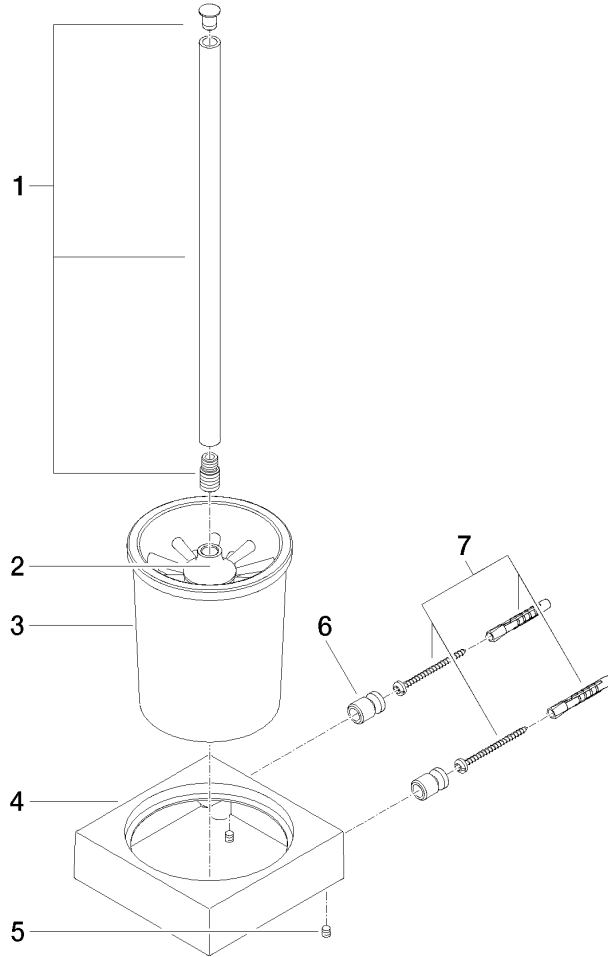

Toilet brush set wall model - Brushed Dark Platinum

MEM

83 900 780

- crystal glass brush holder, matte
- brush, matte black
- width 118mm
- height 415 mm
- 118mm projection

Fits: MEM, CL.1, CYO

	Brushed Dark Platinum	83 900 780-99
	Chrome	83 900 780-00
	Brushed Platinum	83 900 780-06
	Platinum	83 900 780-08
	Dark Chrome	83 900 780-19
	Brushed Durabross (23kt Gold)	83 900 780-28
	Brushed Champagne (22kt Gold)	83 900 780-46
	Champagne (22kt Gold)	83 900 780-47

83 900 780

83 900 780

Parts for other finishes can be found here: [Chrome](#)

## Toilet brush set wall model - Brushed Dark Platinum

MEM

83 900 780

### Spare parts list

No.	Item Number	Name	Quantity used	Delivery time
	90 20 97 507 00-99	handle	9	30