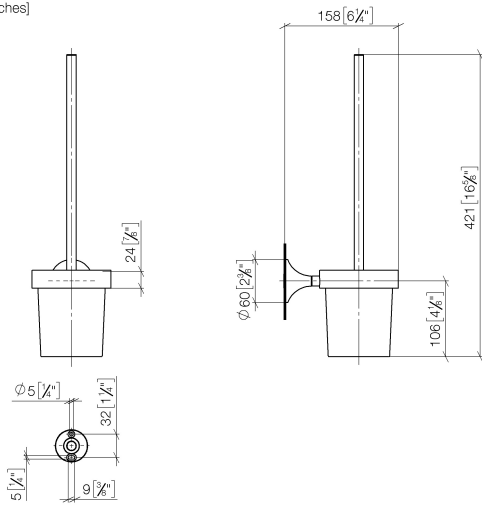

83 900 809

- crystal glass brush holder, matte
- brush, matte black
- width 110mm
- height 421 mm
- 158mm projection

	Brushed Platinum	83 900 809-06
	Chrome	83 900 809-00
	Platinum	83 900 809-08
	Dark Chrome	83 900 809-19
	Brushed Durabronze (23kt Gold)	83 900 809-28
	Brushed Bronze	83 900 809-42
	Brushed Champagne (22kt Gold)	83 900 809-46
	Champagne (22kt Gold)	83 900 809-47
	Brushed Dark Platinum	83 900 809-99

83 900 809

mm [inches]

83 900 809

Parts for other finishes can be found here: [Chrome](#)

### Spare parts list

No.	Item Number	Name	Quantity used	Delivery time
1	90 20 97 507 00-06	handle	1	10
2	90 18 50 601 00 90	brush	1	2
3	90 90 04 008 00 82	glass	1	2
4	05 30 31 025 00 90	fixing set	1	2