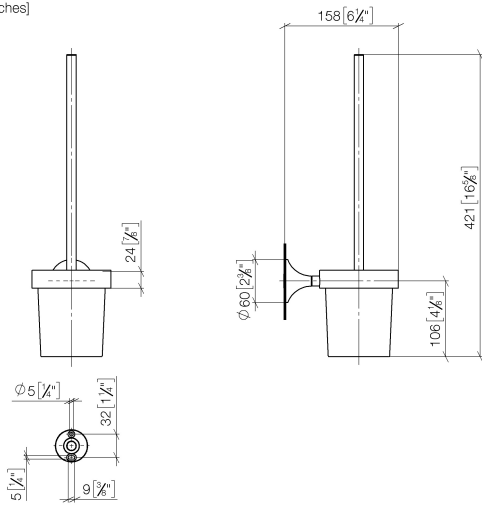

83 900 809

- crystal glass brush holder, matte
- brush, matte black
- width 110mm
- height 421 mm
- 158mm projection

	Brushed Durabronz (23kt Gold)	83 900 809-28
	Chrome	83 900 809-00
	Brushed Platinum	83 900 809-06
	Platinum	83 900 809-08
	Dark Chrome	83 900 809-19
	Brushed Bronze	83 900 809-42
	Brushed Champagne (22kt Gold)	83 900 809-46
	Champagne (22kt Gold)	83 900 809-47
	Brushed Dark Platinum	83 900 809-99

83 900 809

mm [inches]

83 900 809

Parts for other finishes can be found here: [Chrome](#)

Spare parts list

No.	Item Number	Name	Quantity used	Delivery time
1	90 20 97 507 00-28	handle	1	20
2	90 18 50 601 00 90	brush	1	2
3	90 90 04 008 00 82	glass	1	2
4	05 30 31 025 00 90	fixing set	1	2