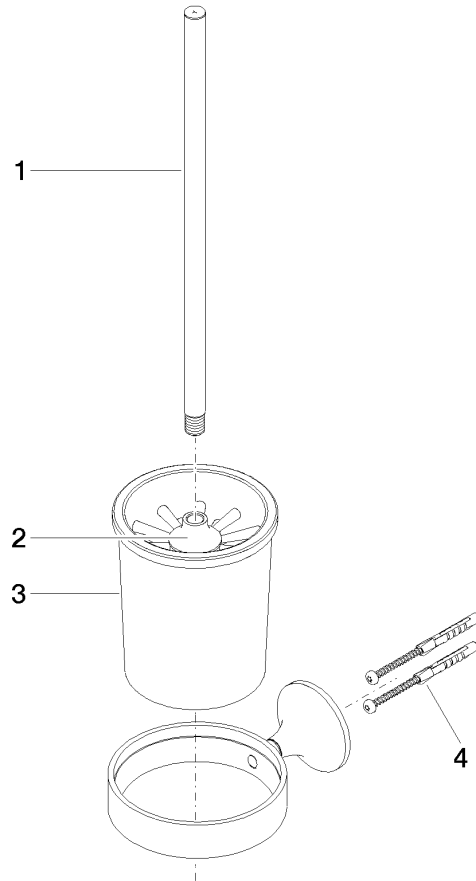

83 900 809

- crystal glass brush holder, matte
- brush, matte black
- width 110mm
- height 421 mm
- 158mm projection

	Brushed Durabronz (23kt Gold)	83 900 809-28
	Chrome	83 900 809-00
	Brushed Platinum	83 900 809-06
	Platinum	83 900 809-08
	Dark Chrome	83 900 809-19
	Brushed Bronze	83 900 809-42
	Brushed Champagne (22kt Gold)	83 900 809-46
	Champagne (22kt Gold)	83 900 809-47
	Brushed Dark Platinum	83 900 809-99

83 900 809

mm [inches]

83 900 809

Parts for other finishes can be found here: [Chrome](#)

Spare parts list

No.	Item Number	Name	Quantity used	Delivery time
1	90 20 97 507 00-28	handle	1	20
2	90 18 50 601 00 90	brush	1	2
3	90 90 04 008 00 82	glass	1	2
4	05 30 31 025 00 90	fixing set	1	2