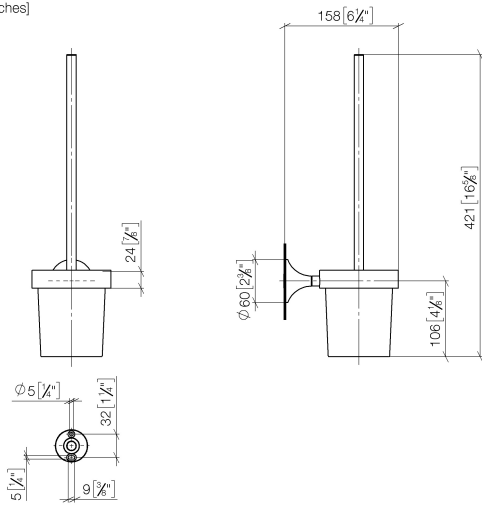

83 900 809

- crystal glass brush holder, matte
- brush, matte black
- width 110mm
- height 421 mm
- 158mm projection

	Brushed Bronze	83 900 809-42
	Chrome	83 900 809-00
	Brushed Platinum	83 900 809-06
	Platinum	83 900 809-08
	Dark Chrome	83 900 809-19
	Brushed Durabronze (23kt Gold)	83 900 809-28
	Brushed Champagne (22kt Gold)	83 900 809-46
	Champagne (22kt Gold)	83 900 809-47
	Brushed Dark Platinum	83 900 809-99

83 900 809

mm [inches]

83 900 809

Parts for other
finishes can be found
here: [Chrome](#)