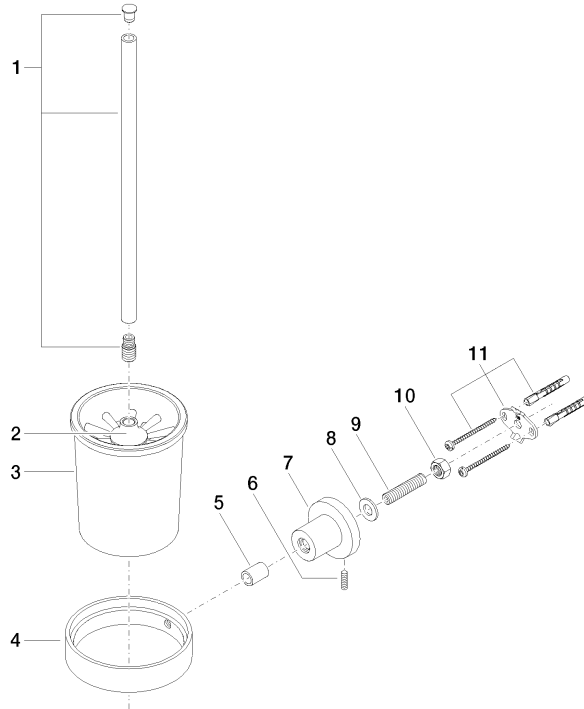

83 900 892 Product version from 4/1/2024

- crystal glass brush holder, matte
- brush, matte black
- width 110mm
- height 415 mm
- 180mm projection

	Brushed Platinum	83 900 892-06
	Chrome	83 900 892-00
	Platinum	83 900 892-08
	Dark Chrome	83 900 892-19
	Brushed Durabronze (23kt Gold)	83 900 892-28
	Matte Black	83 900 892-33
	Brushed Bronze	83 900 892-42
	Brushed Champagne (22kt Gold)	83 900 892-46
	Champagne (22kt Gold)	83 900 892-47
	Brushed Chrome	83 900 892-93
	Brushed Dark Platinum	83 900 892-99

83 900 892 Product version from 4/1/2024

mm [inches]

83 900 892 Product version from 4/1/2024

Parts for other finishes can be found here: [Chrome](#)

Spare parts list

No.	Item Number	Name	Quantity used	Delivery time
	7 08 17 89 505-06	holder	1.00	10
	6 04 31 11 113 00 90	pin	1.00	2
	4 08 17 20 634-06	holder	1.00	10
	11 05 17 20 739 00 90	fixing set	1.00	2
	1 90 20 97 507 00-06	handle	1.00	10
	8 09 30 11 046 90	disc	1.00	2
	10 09 23 10 026 90	nut	1.00	2
	5 08 17 20 624-06	holder	1.00	10
	2 90 18 50 601 00 90	brush	1.00	2
	9 08 18 50 586 90	screw	1.00	2
	3 90 90 04 008 00 82	glass	1.00	2