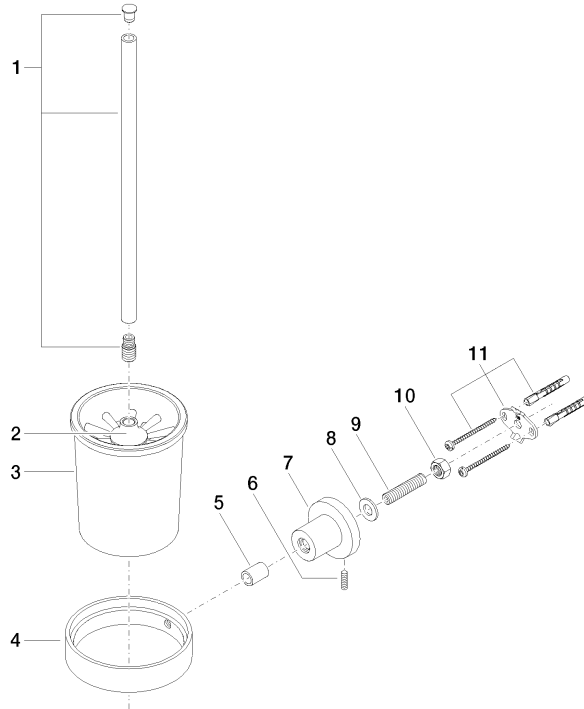

83 900 892 Product version from 4/1/2024

- crystal glass brush holder, matte
- brush, matte black
- width 110mm
- height 415 mm
- 180mm projection

	Matte Black	83 900 892-33
	Chrome	83 900 892-00
	Brushed Platinum	83 900 892-06
	Platinum	83 900 892-08
	Dark Chrome	83 900 892-19
	Brushed Durabronze (23kt Gold)	83 900 892-28
	Brushed Bronze	83 900 892-42
	Brushed Champagne (22kt Gold)	83 900 892-46
	Champagne (22kt Gold)	83 900 892-47
	Brushed Chrome	83 900 892-93
	Brushed Dark Platinum	83 900 892-99

83 900 892 Product version from 4/1/2024

mm [inches]

83 900 892 Product version from 4/1/2024

Parts for other finishes can be found here: [Chrome](#)

### Spare parts list

No.	Item Number	Name	Quantity used	Delivery time
	10 09 23 10 026 90	nut	1.00	2
	1 90 20 97 507 00-33	handle	1.00	30
	7 08 17 89 505-33	holder	1.00	30
	6 04 31 11 113 00 90	pin	1.00	2
	5 08 17 20 624-33	holder	1.00	30
	8 09 30 11 046 90	disc	1.00	2
	4 08 17 20 634-33	holder	1.00	30
	9 08 18 50 586 90	screw	1.00	2
	2 90 18 50 601 00 90	brush	1.00	2
	11 05 17 20 739 00 90	fixing set	1.00	2
	3 90 90 04 008 00 82	glass	1.00	2