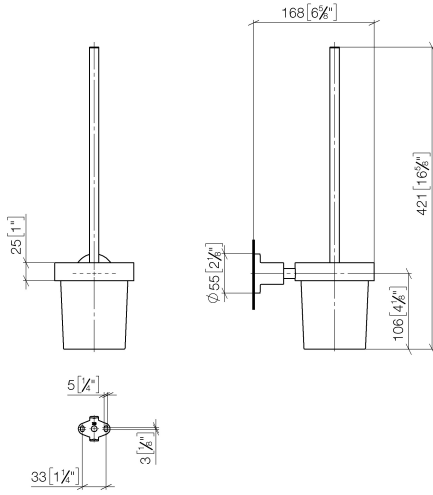

83 900 892

- crystal glass brush holder, matte
- brush, matte black
- width 110mm
- height 415 mm
- 180mm projection

	Matte Black	83 900 892-33
	Chrome	83 900 892-00
	Brushed Platinum	83 900 892-06
	Platinum	83 900 892-08
	Dark Chrome	83 900 892-19
	Brushed Durabronze (23kt Gold)	83 900 892-28
	Brushed Bronze	83 900 892-42
	Brushed Champagne (22kt Gold)	83 900 892-46
	Champagne (22kt Gold)	83 900 892-47
	Brushed Chrome	83 900 892-93
	Brushed Dark Platinum	83 900 892-99

83 900 892

mm [inches]

83 900 892

Product version from 4/1/2024

Parts for other finishes can be found here: [Chrome](#)

TARA Toilet brush set wall model - Matte Black

TARA

83 900 892

Spare parts list

Product version from 4/1/2024

No.	Item Number	Name	Quantity used	Delivery time
	90 20 97 507 00-33	handle	11	30