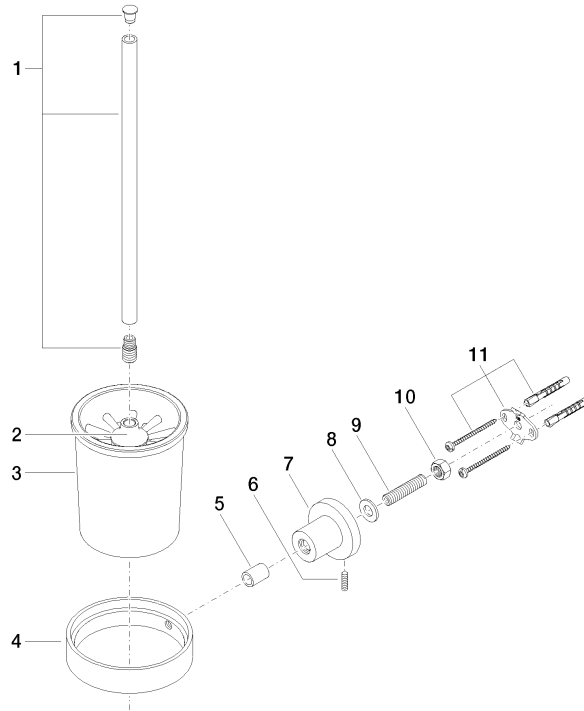

83 900 892

- crystal glass brush holder, matte
- brush, matte black
- width 110mm
- height 415 mm
- 180mm projection

	Matte Black	83 900 892-33
	Chrome	83 900 892-00
	Brushed Platinum	83 900 892-06
	Platinum	83 900 892-08
	Dark Chrome	83 900 892-19
	Brushed Durabronze (23kt Gold)	83 900 892-28
	Brushed Bronze	83 900 892-42
	Brushed Champagne (22kt Gold)	83 900 892-46
	Champagne (22kt Gold)	83 900 892-47
	Brushed Chrome	83 900 892-93
	Brushed Dark Platinum	83 900 892-99

83 900 892

mm [inches]

83 900 892

Product version from 4/1/2024

Parts for other finishes can be found here: [Chrome](#)

TARA Toilet brush set wall model - Matte Black

TARA

83 900 892

Spare parts list

Product version from 4/1/2024

No.	Item Number	Name	Quantity used	Delivery time
	90 20 97 507 00-33	handle	11	30