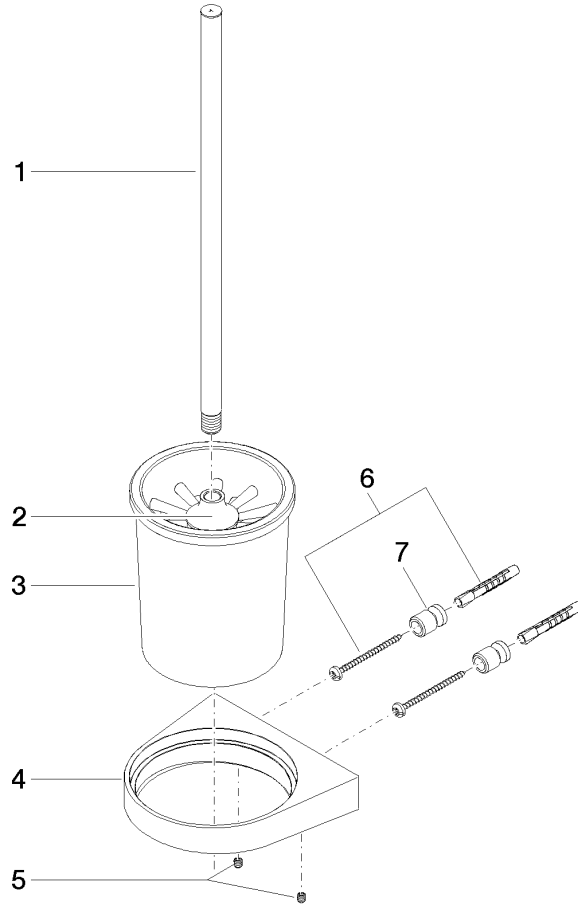

Toilet brush set wall model - Light Gold

CL.1

83 900 970

- crystal glass
- brush, matte black
- width 126mm
- height 415 mm
- 120mm projection

Fits: CL.1, LISSÉ, META

	Light Gold	83 900 970-26
	Chrome	83 900 970-00
	Brushed Platinum	83 900 970-06
	Dark Chrome	83 900 970-19
	Brushed Light Gold	83 900 970-27
	Brushed Durabrass (23kt Gold)	83 900 970-28
	Matte Black	83 900 970-33
	Brushed Bronze	83 900 970-42
	Brushed Champagne (22kt Gold)	83 900 970-46
	Champagne (22kt Gold)	83 900 970-47
	Brushed Chrome	83 900 970-93
	Brushed Dark Platinum	83 900 970-99

83 900 970

mm [inches]

83 900 970

Parts for other finishes can be found here: [Chrome](#)

Spare parts list

No.	Item Number	Name	Quantity used	Delivery time
1	90 20 97 507 00-26	handle	1	30
2	90 18 50 601 00 90	brush	1	2
3	90 90 04 008 00 82	glass	1	2
4	08 17 97 506-26	holder	1	60
5	90 31 11 030 00 90	pin	2	2
6	05 17 20 726 02 90	fixing set	1	2
7	08 17 20 726 90	holder	2	2