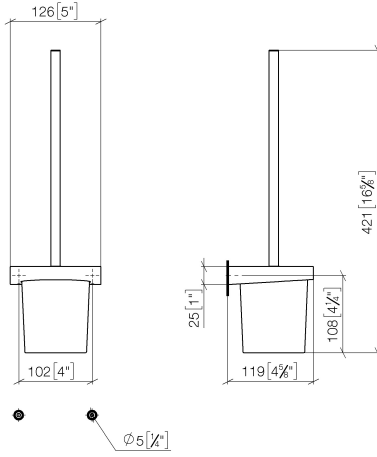

Toilet brush set wall model - Light Gold

CL.1

83 900 970

- crystal glass
- brush, matte black
- width 126mm
- height 415 mm
- 120mm projection

Fits: CL.1, LISSÉ, META

	Light Gold	83 900 970-26
	Chrome	83 900 970-00
	Brushed Platinum	83 900 970-06
	Dark Chrome	83 900 970-19
	Brushed Light Gold	83 900 970-27
	Brushed Durabrass (23kt Gold)	83 900 970-28
	Matte Black	83 900 970-33
	Brushed Bronze	83 900 970-42
	Brushed Champagne (22kt Gold)	83 900 970-46
	Champagne (22kt Gold)	83 900 970-47
	Brushed Chrome	83 900 970-93
	Brushed Dark Platinum	83 900 970-99

83 900 970

mm [inches]

83 900 970

Parts for other finishes can be found here: [Chrome](#)

Spare parts list

No.	Item Number	Name	Quantity used	Delivery time
1	90 20 97 507 00-26	handle	1	30
2	90 18 50 601 00 90	brush	1	2
3	90 90 04 008 00 82	glass	1	2
4	08 17 97 506-26	holder	1	60
5	90 31 11 030 00 90	pin	2	2
6	05 17 20 726 02 90	fixing set	1	2
7	08 17 20 726 90	holder	2	2