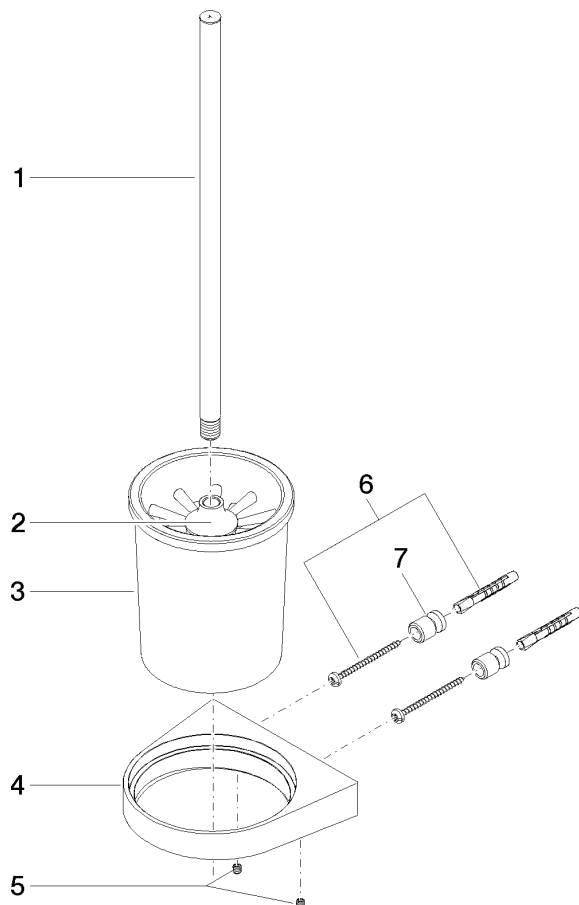

Toilet brush set wall model - Brushed Light Gold

CL.1

83 900 970

- crystal glass
- brush, matte black
- width 126mm
- height 415 mm
- 120mm projection

Fits: CL.1, LISSÉ, META

| | | |
|---|--------------------------------|---------------|
|  | Brushed Light Gold | 83 900 970-27 |
|  | Chrome | 83 900 970-00 |
|  | Brushed Platinum | 83 900 970-06 |
|  | Dark Chrome | 83 900 970-19 |
|  | Light Gold | 83 900 970-26 |
|  | Brushed Durabronze (23kt Gold) | 83 900 970-28 |
|  | Matte Black | 83 900 970-33 |
|  | Brushed Bronze | 83 900 970-42 |
|  | Brushed Champagne (22kt Gold) | 83 900 970-46 |
|  | Champagne (22kt Gold) | 83 900 970-47 |
|  | Brushed Chrome | 83 900 970-93 |
|  | Brushed Dark Platinum | 83 900 970-99 |

83 900 970

mm [inches]

83 900 970

Parts for other finishes can be found here: [Chrome](#)

Spare parts list

| No. | Item Number | Name | Quantity used | Delivery time |
|-----|--------------------|------------|---------------|---------------|
| 1 | 90 20 97 507 00-27 | handle | 1 | 30 |
| 2 | 90 18 50 601 00 90 | brush | 1 | 2 |
| 3 | 90 90 04 008 00 82 | glass | 1 | 2 |
| 4 | 08 17 97 506-27 | holder | 1 | 60 |
| 5 | 90 31 11 030 00 90 | pin | 2 | 2 |
| 6 | 05 17 20 726 02 90 | fixing set | 1 | 2 |
| 7 | 08 17 20 726 90 | holder | 2 | 2 |