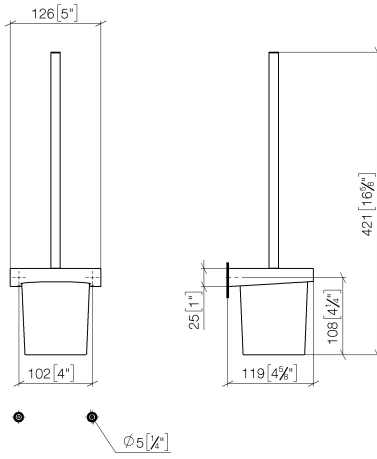

Toilet brush set wall model - Brushed Light Gold

CL.1

83 900 970

- crystal glass
- brush, matte black
- width 126mm
- height 415 mm
- 120mm projection

Fits: CL.1, LISSÉ, META

| | | |
|---|--------------------------------|---------------|
|  | Brushed Light Gold | 83 900 970-27 |
|  | Chrome | 83 900 970-00 |
|  | Brushed Platinum | 83 900 970-06 |
|  | Dark Chrome | 83 900 970-19 |
|  | Light Gold | 83 900 970-26 |
|  | Brushed Durabronze (23kt Gold) | 83 900 970-28 |
|  | Matte Black | 83 900 970-33 |
|  | Brushed Bronze | 83 900 970-42 |
|  | Brushed Champagne (22kt Gold) | 83 900 970-46 |
|  | Champagne (22kt Gold) | 83 900 970-47 |
|  | Brushed Chrome | 83 900 970-93 |
|  | Brushed Dark Platinum | 83 900 970-99 |

83 900 970

mm [inches]

83 900 970

Parts for other finishes can be found here: [Chrome](#)

Spare parts list

| No. | Item Number | Name | Quantity used | Delivery time |
|-----|--------------------|------------|---------------|---------------|
| 1 | 90 20 97 507 00-27 | handle | 1 | 30 |
| 2 | 90 18 50 601 00 90 | brush | 1 | 2 |
| 3 | 90 90 04 008 00 82 | glass | 1 | 2 |
| 4 | 08 17 97 506-27 | holder | 1 | 60 |
| 5 | 90 31 11 030 00 90 | pin | 2 | 2 |
| 6 | 05 17 20 726 02 90 | fixing set | 1 | 2 |
| 7 | 08 17 20 726 90 | holder | 2 | 2 |