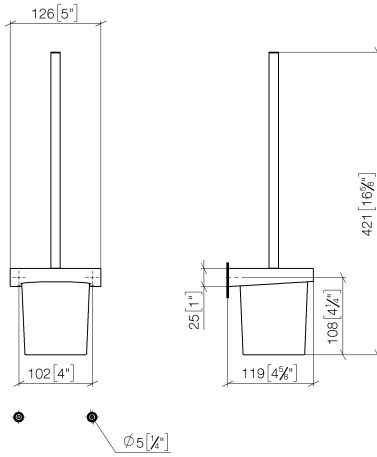

Toilet brush set wall model - Brushed Champagne (22kt Gold)

CL.1

83 900 970

- crystal glass
- brush, matte black
- width 126mm
- height 415 mm
- 120mm projection

Fits: CL.1, LISSÉ, META

|   |                                |               |
|---|--------------------------------|---------------|
|    | Brushed Champagne (22kt Gold)  | 83 900 970-46 |
|    | Chrome                         | 83 900 970-00 |
|    | Brushed Platinum               | 83 900 970-06 |
|    | Dark Chrome                    | 83 900 970-19 |
|    | Light Gold                     | 83 900 970-26 |
|    | Brushed Light Gold             | 83 900 970-27 |
|    | Brushed Durabronze (23kt Gold) | 83 900 970-28 |
|    | Matte Black                    | 83 900 970-33 |
|    | Brushed Bronze                 | 83 900 970-42 |
|   | Champagne (22kt Gold)          | 83 900 970-47 |
|  | Brushed Chrome                 | 83 900 970-93 |
|  | Brushed Dark Platinum          | 83 900 970-99 |

83 900 970

mm [inches]

83 900 970

Parts for other finishes can be found here: [Chrome](#)

### Spare parts list

| No. | Item Number        | Name       | Quantity used | Delivery time |
|-----|--------------------|------------|---------------|---------------|
| 1   | 90 20 97 507 00-46 | handle     | 1             | 30            |
| 2   | 90 18 50 601 00 90 | brush      | 1             | 2             |
| 3   | 90 90 04 008 00 82 | glass      | 1             | 2             |
| 4   | 08 17 97 506-46    | holder     | 1             | 60            |
| 5   | 90 31 11 030 00 90 | pin        | 2             | 2             |
| 6   | 05 17 20 726 02 90 | fixing set | 1             | 2             |
| 7   | 08 17 20 726 90    | holder     | 2             | 2             |