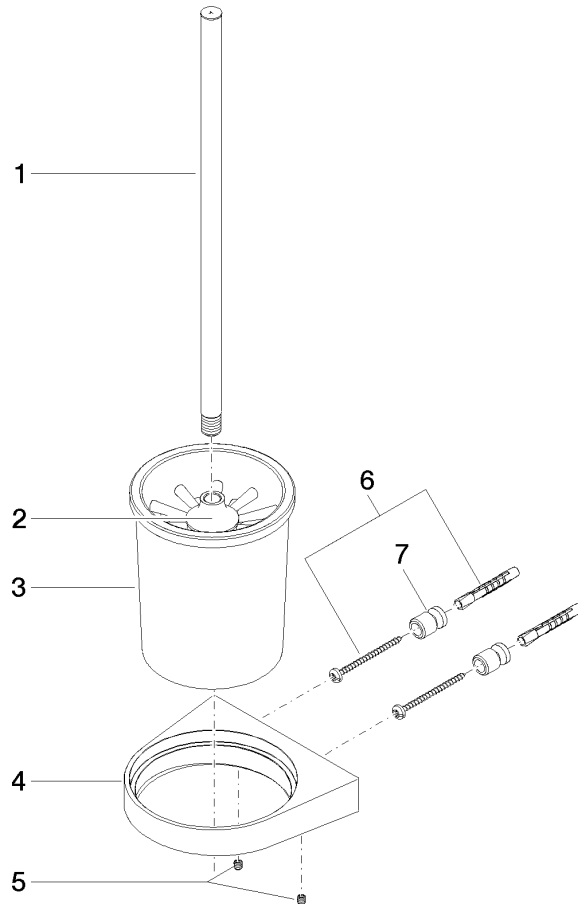

Toilet brush set wall model - Brushed Champagne (22kt Gold)

CL.1

83 900 970

- crystal glass
- brush, matte black
- width 126mm
- height 415 mm
- 120mm projection

Fits: CL.1, LISSÉ, META

|   |                                |               |
|---|--------------------------------|---------------|
|    | Brushed Champagne (22kt Gold)  | 83 900 970-46 |
|    | Chrome                         | 83 900 970-00 |
|    | Brushed Platinum               | 83 900 970-06 |
|    | Dark Chrome                    | 83 900 970-19 |
|    | Light Gold                     | 83 900 970-26 |
|    | Brushed Light Gold             | 83 900 970-27 |
|    | Brushed Durabronze (23kt Gold) | 83 900 970-28 |
|    | Matte Black                    | 83 900 970-33 |
|    | Brushed Bronze                 | 83 900 970-42 |
|   | Champagne (22kt Gold)          | 83 900 970-47 |
|  | Brushed Chrome                 | 83 900 970-93 |
|  | Brushed Dark Platinum          | 83 900 970-99 |

83 900 970

mm [inches]

83 900 970

Parts for other finishes can be found here: [Chrome](#)

### Spare parts list

| No. | Item Number        | Name       | Quantity used | Delivery time |
|-----|--------------------|------------|---------------|---------------|
| 1   | 90 20 97 507 00-46 | handle     | 1             | 30            |
| 2   | 90 18 50 601 00 90 | brush      | 1             | 2             |
| 3   | 90 90 04 008 00 82 | glass      | 1             | 2             |
| 4   | 08 17 97 506-46    | holder     | 1             | 60            |
| 5   | 90 31 11 030 00 90 | pin        | 2             | 2             |
| 6   | 05 17 20 726 02 90 | fixing set | 1             | 2             |
| 7   | 08 17 20 726 90    | holder     | 2             | 2             |