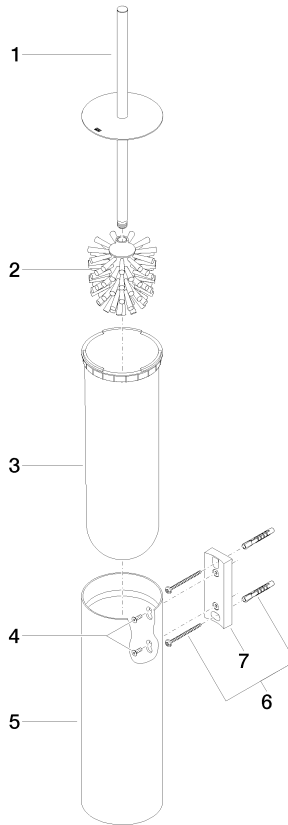

83 910 979

- brush, matte black
- width 100mm
- height 456 mm
- 110mm projection

Fits: MADISON, MEM, TARA, CL.1, LISSÉ,
VAIA, META, CYO

	Light Gold	83 910 979-26
	Chrome	83 910 979-00
	Brushed Platinum	83 910 979-06
	Platinum	83 910 979-08
	Dark Chrome	83 910 979-19
	Brushed Light Gold	83 910 979-27
	Brushed Durabronze (23kt Gold)	83 910 979-28
	Matte Black	83 910 979-33
	Brushed Bronze	83 910 979-42
	Brushed Champagne (22kt Gold)	83 910 979-46
	Brushed Chrome	83 910 979-93
	Brushed Dark Platinum	83 910 979-99

83 910 979

83 910 979

Parts for other finishes can be found here: [Chrome](#)

Spare parts list

No.	Item Number	Name	Quantity used	Delivery time
1	90 20 97 505 01-26	handle	1	30
2	90 18 50 601 00 90	brush	1	2
3	08 18 40 524 90	insert	1	2
4	90 30 30 014 00 90	screw	1	2
5	08 23 01 503-26	casing	1	60
6	05 30 31 025 00 90	fixing set	2	2
7	05 18 40 287 00 90	holder	1	2