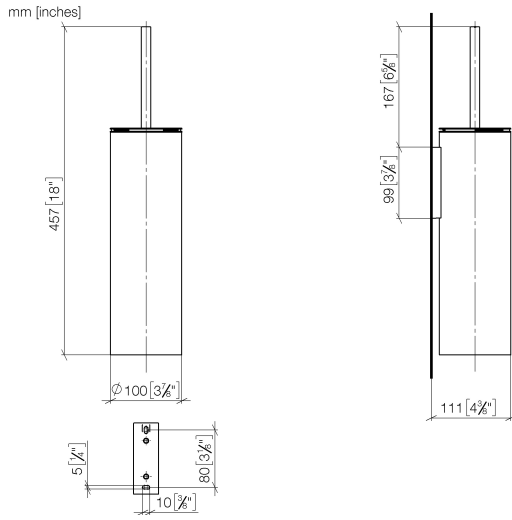

83 910 979

- brush, matte black
- width 100mm
- height 456 mm
- 110mm projection

Fits: MADISON, MEM, TARA, CL.1, LISSÉ,
VAIA, META, CYO

	Light Gold	83 910 979-26
	Chrome	83 910 979-00
	Brushed Platinum	83 910 979-06
	Platinum	83 910 979-08
	Dark Chrome	83 910 979-19
	Brushed Light Gold	83 910 979-27
	Brushed Durabronze (23kt Gold)	83 910 979-28
	Matte Black	83 910 979-33
	Brushed Bronze	83 910 979-42
	Brushed Champagne (22kt Gold)	83 910 979-46
	Brushed Chrome	83 910 979-93
	Brushed Dark Platinum	83 910 979-99

83 910 979

83 910 979

Parts for other finishes can be found here: [Chrome](#)

Spare parts list

No.	Item Number	Name	Quantity used	Delivery time
1	90 20 97 505 01-26	handle	1	30
2	90 18 50 601 00 90	brush	1	2
3	08 18 40 524 90	insert	1	2
4	90 30 30 014 00 90	screw	1	2
5	08 23 01 503-26	casing	1	60
6	05 30 31 025 00 90	fixing set	2	2
7	05 18 40 287 00 90	holder	1	2