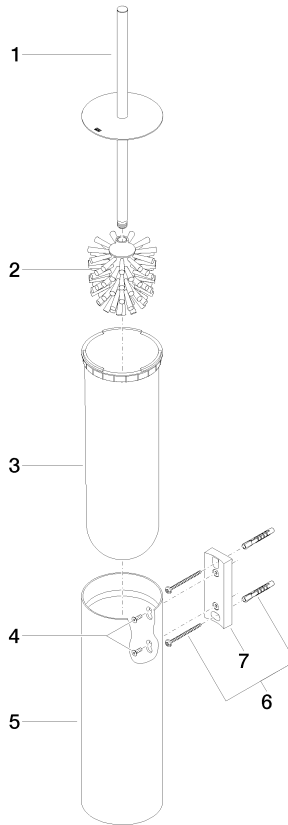

83 910 979

- brush, matte black
- width 100mm
- height 456 mm
- 110mm projection

Fits: MADISON, MEM, TARA, CL.1, LISSÉ,
VAIA, META, CYO

	Brushed Durabronz (23kt Gold)	83 910 979-28
	Chrome	83 910 979-00
	Brushed Platinum	83 910 979-06
	Platinum	83 910 979-08
	Dark Chrome	83 910 979-19
	Light Gold	83 910 979-26
	Brushed Light Gold	83 910 979-27
	Matte Black	83 910 979-33
	Brushed Bronze	83 910 979-42
	Brushed Champagne (22kt Gold)	83 910 979-46
	Brushed Chrome	83 910 979-93
	Brushed Dark Platinum	83 910 979-99

83 910 979

83 910 979

Parts for other finishes can be found here: [Chrome](#)

Spare parts list

No.	Item Number	Name	Quantity used	Delivery time
1	90 20 97 505 01-28	handle	1	20
2	90 18 50 601 00 90	brush	1	2
3	08 18 40 524 90	insert	1	2
4	90 30 30 014 00 90	screw	1	2
5	08 23 01 503-28	casing	1	20
6	05 30 31 025 00 90	fixing set	2	2
7	05 18 40 287 00 90	holder	1	2