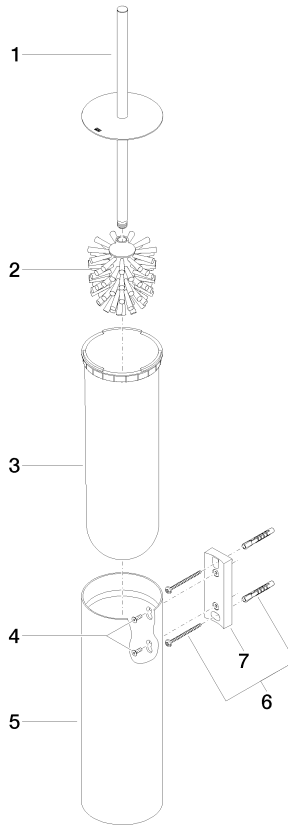

83 910 979 Product version from 10/1/2023

- brush, matte black
- width 100mm
- height 456 mm
- 110mm projection

	Matte Black	83 910 979-33
	Chrome	83 910 979-00
	Brushed Platinum	83 910 979-06
	Platinum	83 910 979-08
	Dark Chrome	83 910 979-19
	Light Gold	83 910 979-26
	Brushed Light Gold	83 910 979-27
	Brushed Durabronze (23kt Gold)	83 910 979-28
	Brushed Bronze	83 910 979-42
	Brushed Champagne (22kt Gold)	83 910 979-46
	Brushed Chrome	83 910 979-93
	Brushed Dark Platinum	83 910 979-99

83 910 979 Product version from 10/1/2023

83 910 979 Product version from 10/1/2023

Parts for other finishes can be found here: [Chrome](#)

Spare parts list

No.	Item Number	Name	Quantity used	Delivery time
2	90 18 50 601 00 90	brush	1.00	2
4	90 30 30 014 00 90	screw	1.00	2
7	05 18 40 287 00 90	holder	1.00	2
1	90 20 97 505 01-33	handle	1.00	30
3	08 18 40 524 90	insert	1.00	2
5	08 23 01 503-33	casing	1.00	30
6	05 30 31 025 00 90	fixing set	2.00	2