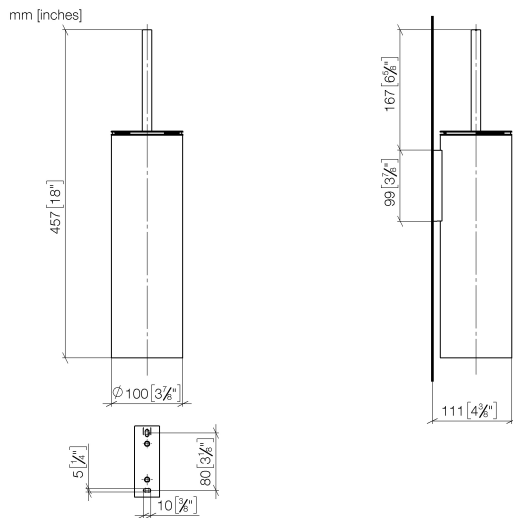

83 910 979 Product version from 10/1/2023

- brush, matte black
- width 100mm
- height 456 mm
- 110mm projection

	Matte Black	83 910 979-33
	Chrome	83 910 979-00
	Brushed Platinum	83 910 979-06
	Platinum	83 910 979-08
	Dark Chrome	83 910 979-19
	Light Gold	83 910 979-26
	Brushed Light Gold	83 910 979-27
	Brushed Durabronze (23kt Gold)	83 910 979-28
	Brushed Bronze	83 910 979-42
	Brushed Champagne (22kt Gold)	83 910 979-46
	Brushed Chrome	83 910 979-93
	Brushed Dark Platinum	83 910 979-99

83 910 979 Product version from 10/1/2023

83 910 979 Product version from 10/1/2023

Parts for other finishes can be found here: [Chrome](#)

Spare parts list

No.	Item Number	Name	Quantity used	Delivery time
2	90 18 50 601 00 90	brush	1.00	2
4	90 30 30 014 00 90	screw	1.00	2
7	05 18 40 287 00 90	holder	1.00	2
1	90 20 97 505 01-33	handle	1.00	30
3	08 18 40 524 90	insert	1.00	2
5	08 23 01 503-33	casing	1.00	30
6	05 30 31 025 00 90	fixing set	2.00	2