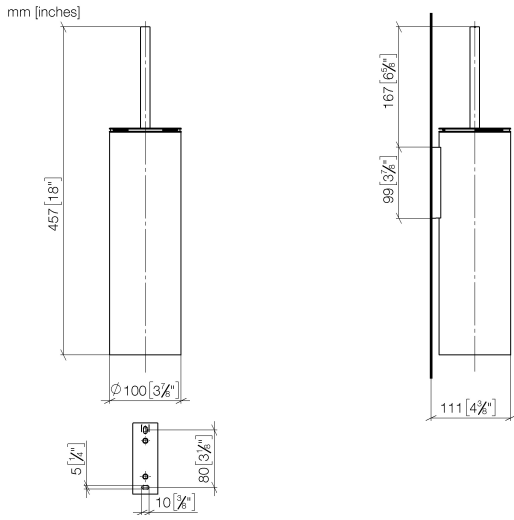

83 910 979

- brush, matte black
- width 100mm
- height 456 mm
- 110mm projection

Fits: MADISON, MEM, TARA, CL.1, LISSÉ,  
VAIA, META, CYO

	Matte Black	83 910 979-33
	Chrome	83 910 979-00
	Brushed Platinum	83 910 979-06
	Platinum	83 910 979-08
	Dark Chrome	83 910 979-19
	Light Gold	83 910 979-26
	Brushed Light Gold	83 910 979-27
	Brushed Durabronze (23kt Gold)	83 910 979-28
	Brushed Bronze	83 910 979-42
	Brushed Champagne (22kt Gold)	83 910 979-46
	Brushed Chrome	83 910 979-93
	Brushed Dark Platinum	83 910 979-99

83 910 979

83 910 979

**Product version from 10/1/2023**

Parts for other  
finishes can be found  
here: [Chrome](#)

Toilet brush set wall model - Matte Black

MADISON

83 910 979

**Spare parts list**

**Product version from 10/1/2023**

No.	Item Number	Name	Quantity used	Delivery time
	90 20 97 505 01-33	handle	8	30