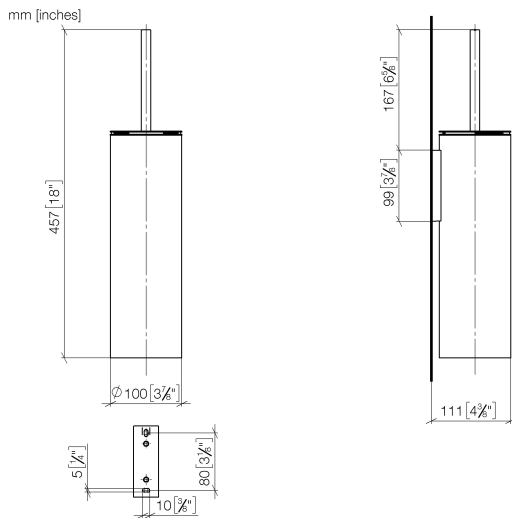

83 910 979

- brush, matte black
- width 100mm
- height 456 mm
- 110mm projection

Fits: MADISON, MEM, TARA, CL.1, LISSÉ,
VAIA, META, CYO

	Brushed Bronze	83 910 979-42
	Chrome	83 910 979-00
	Brushed Platinum	83 910 979-06
	Platinum	83 910 979-08
	Dark Chrome	83 910 979-19
	Light Gold	83 910 979-26
	Brushed Light Gold	83 910 979-27
	Brushed Durabronze (23kt Gold)	83 910 979-28
	Matte Black	83 910 979-33
	Brushed Champagne (22kt Gold)	83 910 979-46
	Brushed Chrome	83 910 979-93
	Brushed Dark Platinum	83 910 979-99

83 910 979

83 910 979

Parts for other finishes can be found here: [Chrome](#)

Spare parts list

No.	Item Number	Name	Quantity used	Delivery time
1	90 20 97 505 01-42	handle	1	30
2	90 18 50 601 00 90	brush	1	2
3	08 18 40 524 90	insert	1	2
4	90 30 30 014 00 90	screw	1	2
5	08 23 01 503-42	casing	1	60
6	05 30 31 025 00 90	fixing set	2	2
7	05 18 40 287 00 90	holder	1	2