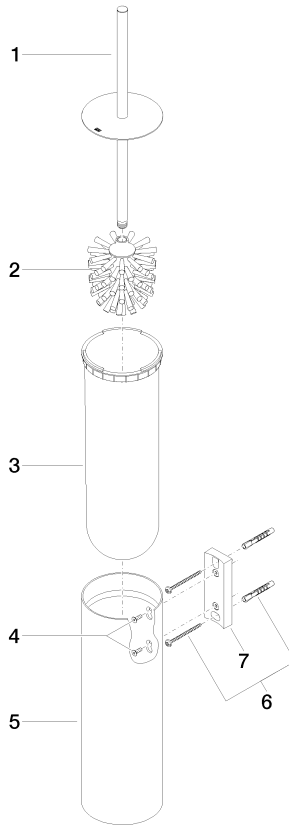

Toilet brush set wall model - Brushed Champagne (22kt Gold)

83 910 979 Product version from 10/1/2023

- brush, matte black
- width 100mm
- height 456 mm
- 110mm projection

	Brushed Champagne (22kt Gold)	83 910 979-46
	Chrome	83 910 979-00
	Brushed Platinum	83 910 979-06
	Platinum	83 910 979-08
	Dark Chrome	83 910 979-19
	Light Gold	83 910 979-26
	Brushed Light Gold	83 910 979-27
	Brushed Durabronze (23kt Gold)	83 910 979-28
	Matte Black	83 910 979-33
	Brushed Bronze	83 910 979-42
	Brushed Chrome	83 910 979-93
	Brushed Dark Platinum	83 910 979-99

Toilet brush set wall model - Brushed Champagne (22kt Gold)

83 910 979 Product version from 10/1/2023

Toilet brush set wall model - Brushed Champagne (22kt Gold)

83 910 979 Product version from 10/1/2023

Parts for other finishes can be found here: [Chrome](#)

Spare parts list

No.	Item Number	Name	Quantity used	Delivery time
1	90 20 97 505 01-46	handle	1	30
2	90 18 50 601 00 90	brush	1	2
3	08 18 40 524 90	insert	1	2
4	90 30 30 014 00 90	screw	1	2
5	08 23 01 503-46	casing	1	30
6	05 30 31 025 00 90	fixing set	2	2
7	05 18 40 287 00 90	holder	1	2