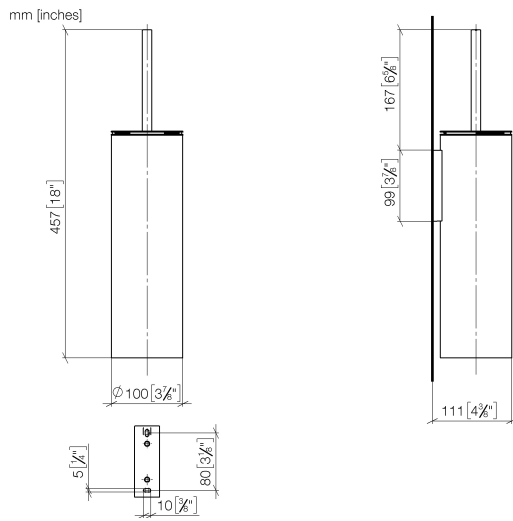

Toilet brush set wall model - Brushed Champagne (22kt Gold)

83 910 979 Product version from 10/1/2023

- brush, matte black
- width 100mm
- height 456 mm
- 110mm projection

	Brushed Champagne (22kt Gold)	83 910 979-46
	Chrome	83 910 979-00
	Brushed Platinum	83 910 979-06
	Platinum	83 910 979-08
	Dark Chrome	83 910 979-19
	Light Gold	83 910 979-26
	Brushed Light Gold	83 910 979-27
	Brushed Durabronze (23kt Gold)	83 910 979-28
	Matte Black	83 910 979-33
	Brushed Bronze	83 910 979-42
	Brushed Chrome	83 910 979-93
	Brushed Dark Platinum	83 910 979-99

Toilet brush set wall model - Brushed Champagne (22kt Gold)

83 910 979 Product version from 10/1/2023

Toilet brush set wall model - Brushed Champagne (22kt Gold)

83 910 979 Product version from 10/1/2023