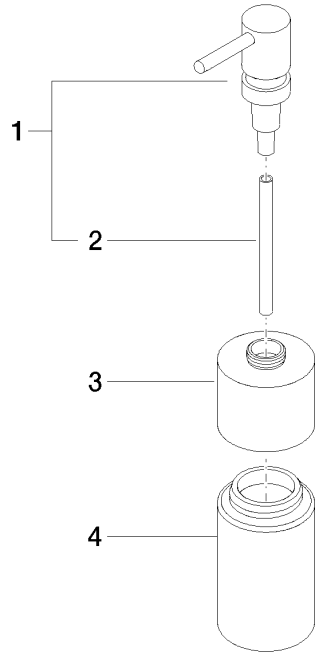

Dispenser free-standing model - Dark Chrome

ELIO

84 435 970

- bottle made of crystal glass, matt
- width 60mm
- height 200 mm
- 250 ml bottle
- 59mm projection

Fits ELIO, ENO, MEM, META SQUARE, SYNC, TARA and TARA ULTRA

Dispenser free-standing model - Dark Chrome

ELIO

84 435 970

mm [inches]

84 435 970

Parts for other
finishes can be found
here: [Chrome](#)

Dispenser free-standing model - Dark Chrome

ELIO