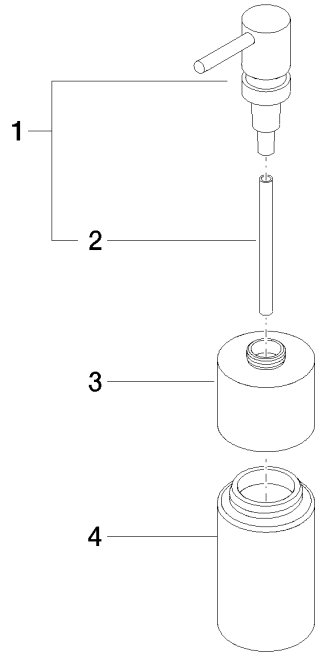

Dispenser free-standing model - Matte Black

ELIO

84 435 970

- bottle made of crystal glass, matt
- width 60mm
- height 200 mm
- 250 ml bottle
- 59mm projection

Fits ELIO, ENO, MEM, META SQUARE, SYNC, TARA and TARA ULTRA

Fits: ELIO, MEM, TARA, ENO, SYNC, TARA ULTRA, META SQUARE

	Matte Black	84 435 970-33
	Chrome	84 435 970-00
	Brushed Platinum	84 435 970-06
	Platinum	84 435 970-08
	Dark Chrome	84 435 970-19
	Brushed Durabronze (23kt Gold)	84 435 970-28
	Brushed Champagne (22kt Gold)	84 435 970-46
	Champagne (22kt Gold)	84 435 970-47
	Brushed Chrome	84 435 970-93
	Brushed Dark Platinum	84 435 970-99

84 435 970

mm [inches]

84 435 970

Parts for other
finishes can be found
here: [Chrome](#)

Dispenser free-standing model - Matte Black

ELIO

84 435 970

Spare parts list

No.	Item Number	Name	Quantity used	Delivery time
	90 10 10 535 00-33	dispenser	4	30