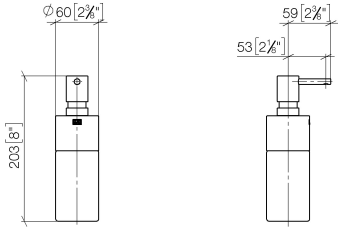

Dispenser free-standing model - Matte Black

ELIO

84 435 970

- bottle made of crystal glass, matt
- width 60mm
- height 200 mm
- 250 ml bottle
- 59mm projection

Fits ELIO, ENO, MEM, META SQUARE, SYNC, TARA and TARA ULTRA

84 435 970

mm [inches]

84 435 970

Parts for other
finishes can be found
here: [Chrome](#)

Dispenser free-standing model - Matte Black

ELIO

84 435 970

Spare parts list

No.	Item Number	Name	Quantity used	Delivery time
	90 10 10 535 00-33	dispenser	4	30