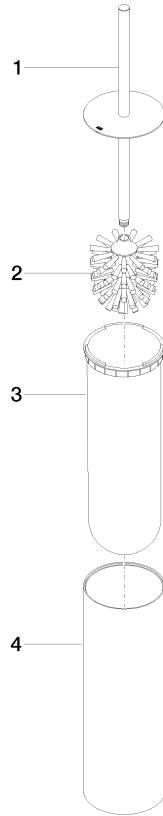

Toilet brush set free-standing model - Brushed Platinum

MEM

84 910 979

- brush, matte black
- width 100mm
- height 456 mm

Fits: MEM, LISSÉ, META, CYO

	Brushed Platinum	84 910 979-06
	Chrome	84 910 979-00
	Platinum	84 910 979-08
	Dark Chrome	84 910 979-19
	Light Gold	84 910 979-26
	Brushed Light Gold	84 910 979-27
	Brushed Durabronze (23kt Gold)	84 910 979-28
	Matte Black	84 910 979-33
	Brushed Bronze	84 910 979-42
	Brushed Champagne (22kt Gold)	84 910 979-46
	Brushed Chrome	84 910 979-93
	Brushed Dark Platinum	84 910 979-99

84 910 979

mm [inches]

84 910 979

Parts for other finishes can be found here: [Chrome](#)

Spare parts list

No.	Item Number	Name	Quantity used	Delivery time
1	90 20 97 505 01-06	handle	1	10
2	90 18 50 601 00 90	brush	1	2
3	08 18 40 524 90	insert	1	2
4	90 23 01 504 00-06	casing	1	10