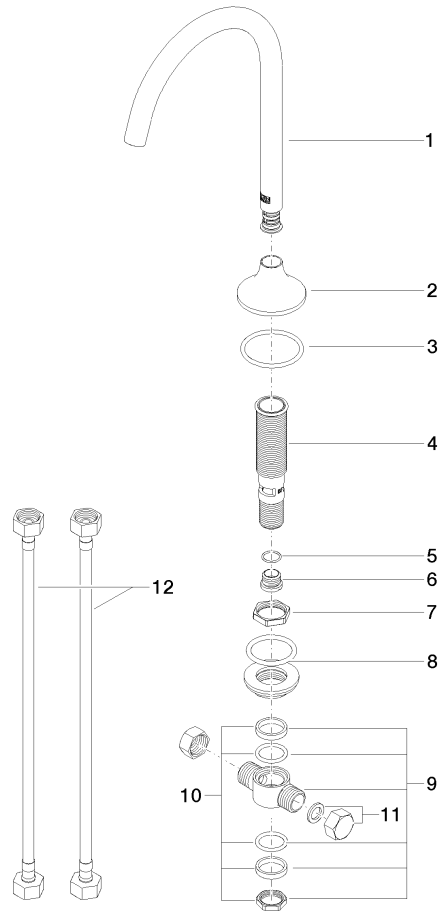

### Spare parts list

No.	Item Number	Name	Quantity used	Delivery time
1	90 10 01 177 00 90	electronic accessories	1	2
2	90 17 20 199 00 90	holder	1	2
3	90 23 01 124 00 90	sleeve	1	2
4	09 23 10 129 90	nut	1	2
5	04 30 50 079 00 90	valve	1	2
6	90 15 02 013 00 90	cartridge	1	2
7	04 10 01 246 00 90	electronic accessories	1	2
8	04 30 31 024 01 90	fixing set	1	2

**VAIA eSET Touchfree Basin mixer without pop-up waste with temperature setting - Chrome**

VAIA

ST 010 105 3809

- 168mm projection
  - pivotable spout 360°
  - circular, air-enriched flow
  - height of mixer 280 mm
  - height up to aerator 191 mm
  - rosette Ø 60 mm
  - hole diameter 35 mm
  - 2x 1/2" x 1/2" x 400mm high pressure hose
  - 1/2" connection
  - max. flow 5.7 l/min
  - lead-free
  - WRAS 1801015
  - This product can help a building meet the requirements of Green Building Rating Systems, e.g. LEED®, BREEAM®, DGNB
- For Touchfree control please order eSet Touchfree WITH or WITHOUT temperature adjustment

VAIA eSET Touchfree Basin mixer without pop-up waste with temperature setting - Chrome

---

VAIA

ST 010 105 3809

ST 010 105 3809  
mm [inches]

**Flow rate chart**

**Certificates**

WRAS\_2306016.

LGA\_29289.

GDV\_0400287.

ST 010 105 3809

**Spare parts list**

No.	Item Number	Name	Quantity used	Delivery time
1	90 28 22 309 00-00	spout	1	10
2	09 27 80 011-00	rosette	1	10
3	09 14 10 084 90	seal	1	2
4	90 30 01 033 00 90	base	1	2
5	09 14 10 017 90	seal	1	2
6	09 24 04 021 10 90	nipple	1	2
7	09 23 10 127 90	nut	1	2
8	04 23 10 004 04 90	fixing set	1	2
9	90 17 11 020 10 90	distributor	1	2
10	90 23 10 012 00 90	gasket kit	1	2
11	04 21 02 006 00 92	cap	2	2
12	04 30 04 096 00 90	hose	2	2