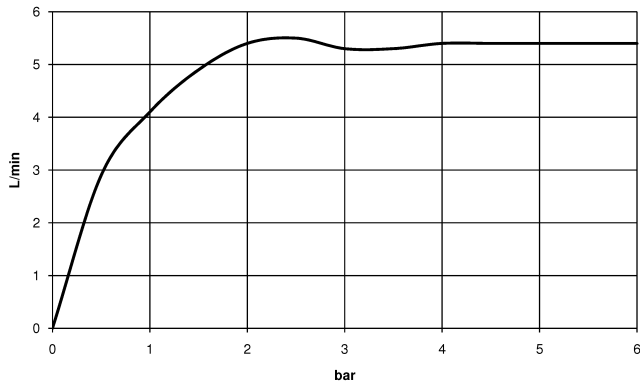

VAIA eSET Touchfree Basin mixer without pop-up waste with temperature setting - Chrome

---

VAIA

ST 010 105 3809

ST 010 105 3809  
mm [inches]

**Flow rate chart**

**Certificates**

WRAS\_2306016.