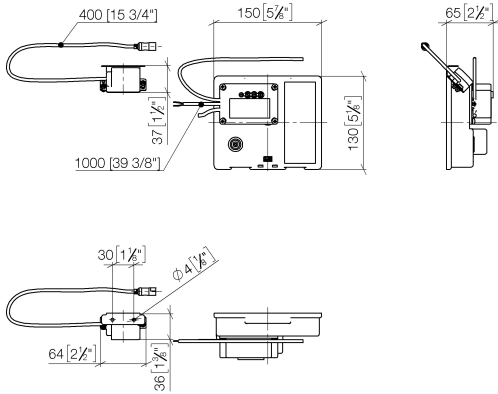

VAIA eSET Touchfree Basin mixer without pop-up waste with temperature setting - Chrome

VAIA

ST 010 105 3800
mm [inches]

Certificates

LGA_29120.	WRAS_1906116.	IAPMO_EGS.	CE000001_eSet_Tou chfree_20171206_D E_signed.	CE000002_eSet_Tou chfree_20171206_E N_signed.
LGA_29119.