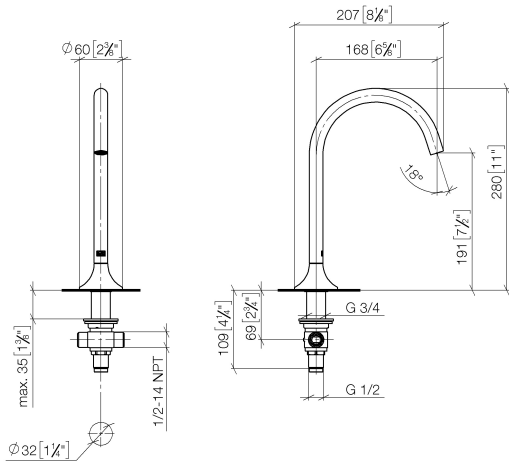

**VAIA eSET Touchfree Basin mixer without pop-up waste with temperature setting - Chrome**

VAIA

ST 010 105 3809

- 168mm projection
  - pivotable spout 360°
  - circular, air-enriched flow
  - height of mixer 280 mm
  - height up to aerator 191 mm
  - rosette Ø 60 mm
  - hole diameter 35 mm
  - 2x 1/2" x 1/2" x 400mm high pressure hose
  - 1/2" connection
  - max. flow 5.7 l/min
  - lead-free
  - WRAS 1801015
  - This product can help a building meet the requirements of Green Building Rating Systems, e.g. LEED®, BREEAM®, DGNB
- For Touchfree control please order eSet Touchfree WITH or WITHOUT temperature adjustment

VAIA eSET Touchfree Basin mixer without pop-up waste with temperature setting - Chrome

---

VAIA

ST 010 105 3809

ST 010 105 3809  
mm [inches]

**Flow rate chart**

**Certificates**

WRAS\_2306016.

LGA\_29289.

GDV\_0400287.

ST 010 105 3809

**Spare parts list**

No.	Item Number	Name	Quantity used	Delivery time
1	90 28 22 309 00-00	spout	1	10
2	09 27 80 011-00	rosette	1	10
3	09 14 10 084 90	seal	1	2
4	90 30 01 033 00 90	base	1	2
5	09 14 10 017 90	seal	1	2
6	09 24 04 021 10 90	nipple	1	2
7	09 23 10 127 90	nut	1	2
8	04 23 10 004 04 90	fixing set	1	2
9	90 17 11 020 10 90	distributor	1	2
10	90 23 10 012 00 90	gasket kit	1	2
11	04 21 02 006 00 92	cap	2	2
12	04 30 04 096 00 90	hose	2	2