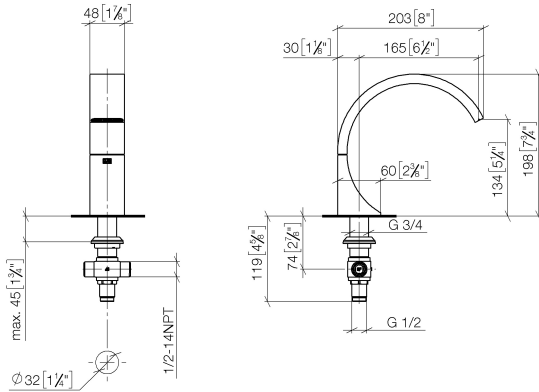

**CYO eSET Touchfree Basin mixer without pop-up waste with temperature setting - Chrome**

CYO

ST 010 107 1811

- 167mm projection
- fixed spout
- rectangular, air-enriched flow
- height of mixer 198 mm
- height up to aerator 133 mm
- hole diameter 35 mm
- 2x 1/2" x 1/2" high pressure hose
- max. flow 4.5 l/min
- lead-free
- This product can help a building meet the requirements of Green Building Rating Systems, e.g. LEED®, BREEAM®, DGNB

CYO eSET Touchfree Basin mixer without pop-up waste with temperature setting - Chrome

---

CYO

ST 010 107 1811

**CYO eSET Touchfree Basin mixer without pop-up waste with temperature setting - Chrome**

CYO

ST 010 107 1R11  
mm [inches]

**Flow rate chart**

**Certificates**

LGA\_38115.      WRAS\_2107093.      IAPMO\_8834 (2).      IAPMO\_N-4976.      IAPMO\_4976 (6).  
IAPMO\_6397.

ST 010 107 1811

**Spare parts list**

No.	Item Number	Name	Quantity used	Delivery time
1	90 11 70 013 00-00	spout	1	10
2	09 23 01 163 90	flow reducer	1	2
3	90 30 01 033 00 90	base	1	2
4	09 14 10 017 90	seal	1	2
5	09 24 04 021 10 90	nipple	1	2
6	04 23 10 044 09 90	fixing set	1	2
7	90 17 11 020 10 90	distributor	1	2
8	04 30 04 096 00 90	hose	2	2
9	04 21 02 006 00 92	cap	2	2