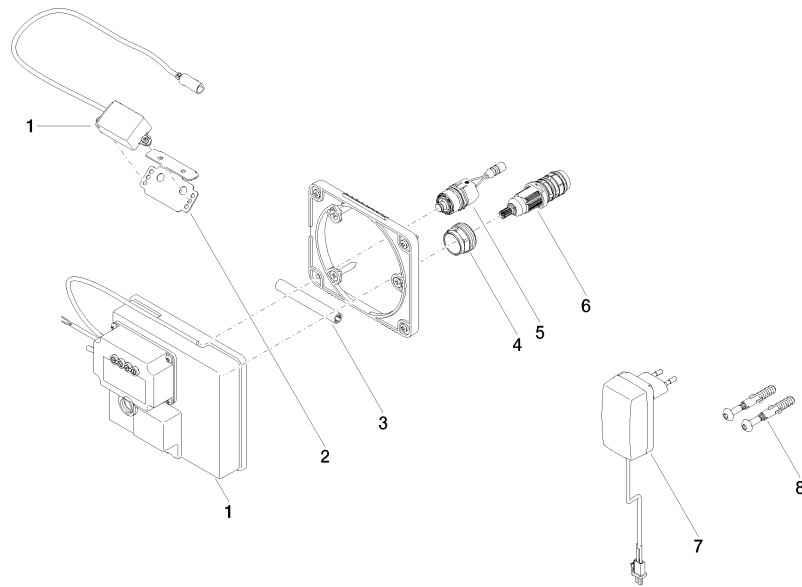

**eSET Touchfree Basin mixer with temperature setting for combining with free-standing fittings -** 35 740 970 90

**Recommended miscellaneous**

**Extension for Touchfree 500 mm -** 12 765 970 90

**CYO eSET Touchfree Basin mixer without pop-up waste with temperature setting - Chrome**

CYO

ST 010 107 1R11  
mm [inches]

**Certificates**

LGA_29120.	WRAS_1906116.	IAPMO_EGS.	CE000001_eSet_Tou chfree_20171206_D E_signed.	CE000002_eSet_Tou chfree_20171206_E N_signed.
LGA_29119.				

ST 010 107 1811

**CYO eSET Touchfree Basin mixer without pop-up waste with temperature setting - Chrome**

CYO

ST 010 107 1811

- 167mm projection
- fixed spout
- rectangular, air-enriched flow
- height of mixer 198 mm
- height up to aerator 133 mm
- hole diameter 35 mm
- 2x 1/2" x 1/2" high pressure hose
- max. flow 4.5 l/min
- lead-free
- This product can help a building meet the requirements of Green Building Rating Systems, e.g. LEED®, BREEAM®, DGNB