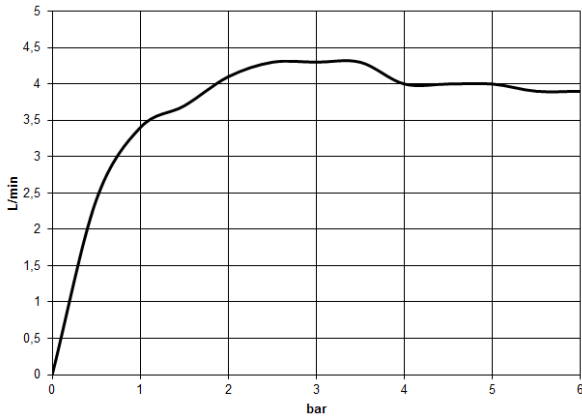

CYO eSET Touchfree Basin mixer without pop-up waste with temperature setting - Chrome

---

CYO

ST 010 107 1811

**CYO eSET Touchfree Basin mixer without pop-up waste with temperature setting - Chrome**

CYO

ST 010 107 1R11  
mm [inches]

**Flow rate chart**

**Certificates**

LGA\_38115.      WRAS\_2107093.      IAPMO\_8834 (2).      IAPMO\_N-4976.      IAPMO\_4976 (6).  
IAPMO\_6397.

ST 010 107 1811

**Spare parts list**

No.	Item Number	Name	Quantity used	Delivery time
1	90 11 70 013 00-00	spout	1	10
2	09 23 01 163 90	flow reducer	1	2
3	90 30 01 033 00 90	base	1	2
4	09 14 10 017 90	seal	1	2
5	09 24 04 021 10 90	nipple	1	2
6	04 23 10 044 09 90	fixing set	1	2
7	90 17 11 020 10 90	distributor	1	2
8	04 30 04 096 00 90	hose	2	2
9	04 21 02 006 00 92	cap	2	2