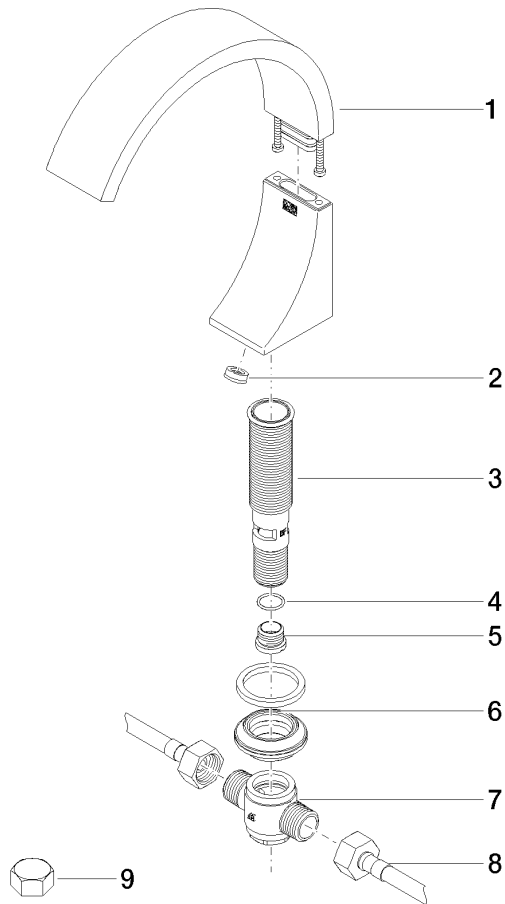

**CYO eSET Touchfree Basin mixer without pop-up waste with temperature setting - Chrome**

CYO

ST 010 107 1811

- 167mm projection
- fixed spout
- rectangular, air-enriched flow
- height of mixer 198 mm
- height up to aerator 133 mm
- hole diameter 35 mm
- 2x 1/2" x 1/2" high pressure hose
- max. flow 4.5 l/min
- lead-free
- This product can help a building meet the requirements of Green Building Rating Systems, e.g. LEED®, BREEAM®, DGNB

CYO eSET Touchfree Basin mixer without pop-up waste with temperature setting - Chrome

---

CYO

ST 010 107 1811

**CYO eSET Touchfree Basin mixer without pop-up waste with temperature setting - Chrome**

CYO

ST 010 107 1R11  
mm [inches]

**Flow rate chart**

**Certificates**

LGA\_38115.      WRAS\_2107093.      IAPMO\_8834 (2).      IAPMO\_N-4976.      IAPMO\_4976 (6).  
IAPMO\_6397.

ST 010 107 1811

**Spare parts list**

No.	Item Number	Name	Quantity used	Delivery time
1	90 11 70 013 00-00	spout	1	10
2	09 23 01 163 90	flow reducer	1	2
3	90 30 01 033 00 90	base	1	2
4	09 14 10 017 90	seal	1	2
5	09 24 04 021 10 90	nipple	1	2
6	04 23 10 044 09 90	fixing set	1	2
7	90 17 11 020 10 90	distributor	1	2
8	04 30 04 096 00 90	hose	2	2
9	04 21 02 006 00 92	cap	2	2