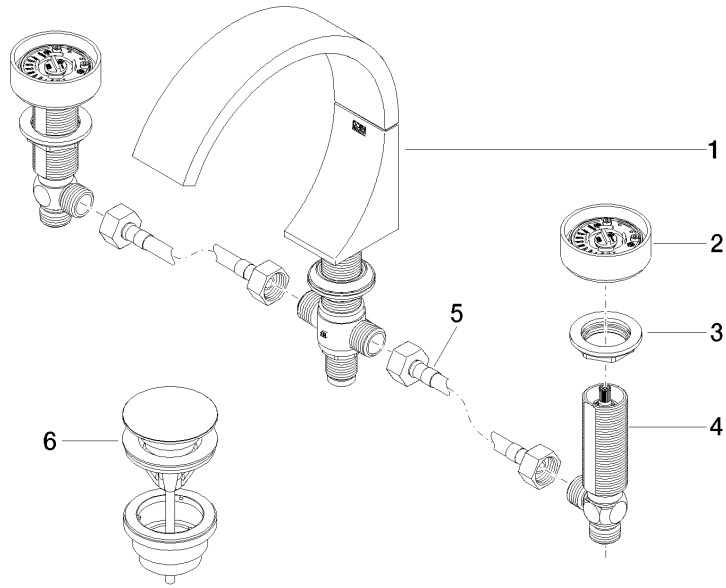

- 167mm projection
- fixed spout
- rectangular, air-enriched flow
- height of mixer 198 mm
- height up to aerator 133 mm
- hole diameter spout 35 mm
- hole diameter valve 32 mm
- handle Ø 60mm
- max. flow 4.5 l/min
- lead-free
- This product can help a building meet the requirements of Green Building Rating Systems, e.g. LEED®, BREEAM®, DGNB
- WRAS 2111022

NOTE: The handle inserts must be ordered separately from the fittings!

	Dark Chrome	20 713 811-19
	Chrome	20 713 811-00
	Brushed Platinum	20 713 811-06
	Brushed Durabross (23kt Gold)	20 713 811-28
	Platinum / Brushed Platinum	20 713 811-36
	Durabross / Brushed Durabross (23kt Gold)	20 713 811-38
	Brushed Dark Platinum	20 713 811-99

ST 010 108 2811

Flow rate chart

ST 010 108 2811

Parts for other finishes can be found here: [Chrome](#)

Spare parts list

No.	Item Number	Name	Quantity used	Delivery time
1	13 717 811-19	CYO Deck-mounted basin spout without pop-up waste - Dark Chrome	1	20
2	90 18 40 290 00-19	handle	2	20
3	04 30 11 038 67 90	fixing set	2	2
4	04 17 11 055 61 90	side panel	2	2
5	04 30 04 096 00 90	hose	2	2
6	10 125 970-19	Basin Waste with push fastening 1 1/4" - Dark Chrome	1	20

ST 010 108 2811

- with hot / cold marking
- for three-hole basin mixers and five-hole bath mixers

	Dark Chrome	11 283 811-19
	Chrome	11 283 811-00
	Brushed Platinum	11 283 811-06
	Platinum	11 283 811-08
	Durabress (23kt Gold)	11 283 811-09
	Brushed Durabress (23kt Gold)	11 283 811-28
	Brushed Champagne (22kt Gold)	11 283 811-46
	Champagne (22kt Gold)	11 283 811-47
	Brushed Dark Platinum	11 283 811-99