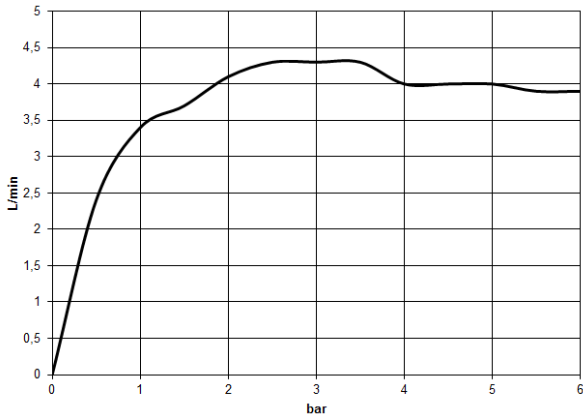

Flow rate chart