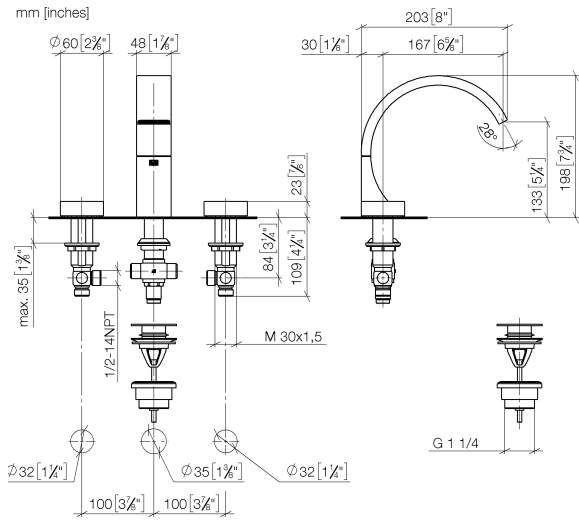

ST 010 108 2811

- 167mm projection
- fixed spout
- rectangular, air-enriched flow
- height of mixer 198 mm
- height up to aerator 133 mm
- hole diameter spout 35 mm
- hole diameter valve 32 mm
- handle Ø 60mm
- max. flow 4.5 l/min
- lead-free
- with hot / cold marking
- This product can help a building meet the requirements of Green Building Rating Systems, e.g. LEED®, BREEAM®, DGNB

Individual components of this set

You need the following components for this set

1x 20 713 811-19

1x 11 283 811-19

CYO Three-hole basin mixer with pop-up waste - Dark Chrome

CYO

ST 010 108 2811

ST 010 108 2811

- 167mm projection
- fixed spout
- rectangular, air-enriched flow
- height of mixer 198 mm
- height up to aerator 133 mm
- hole diameter spout 35 mm
- hole diameter valve 32 mm
- handle Ø 60mm
- max. flow 4.5 l/min
- lead-free
- This product can help a building meet the requirements of Green Building Rating Systems, e.g. LEED®, BREEAM®, DGNB
- WRAS 2111022

ST 010 108 2811

Flow rate chart

ST 010 108 2811

Parts for other finishes can be found here: [Chrome](#)

Spare parts list

No.	Item Number	Name	Quantity used	Delivery time
1	13 717 811-19	CYO Deck-mounted basin spout without pop-up waste - Dark Chrome	1	20
2	90 18 40 290 00-19	handle	2	20
3	04 30 11 038 67 90	fixing set	2	2
4	04 17 11 055 61 90	side panel	2	2
5	04 30 04 096 00 90	hose	2	2
6	10 125 970-19	Basin Waste with push fastening 1 1/4" - Dark Chrome	1	20