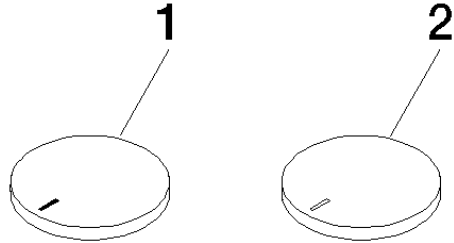

ST 010 108 2811

Parts for other
finishes can be found
here: [Chrome](#)