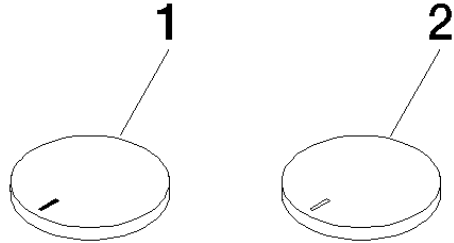

**CYO Three-hole basin mixer with pop-up waste - Durabronss / Brushed
Durabronss (23kt Gold)**

CYO

ST 010 108 2R11
Parts for other
finishes can be found
here: Chrome

Spare parts list

No.	Item Number	Name	Quantity used	Delivery time
1	11 183 811-28	CYO Handle insert hot - Brushed Durabronss (23kt Gold)	1	20
2	11 184 811-28	CYO Handle insert cold - Brushed Durabronss (23kt Gold)	1	20