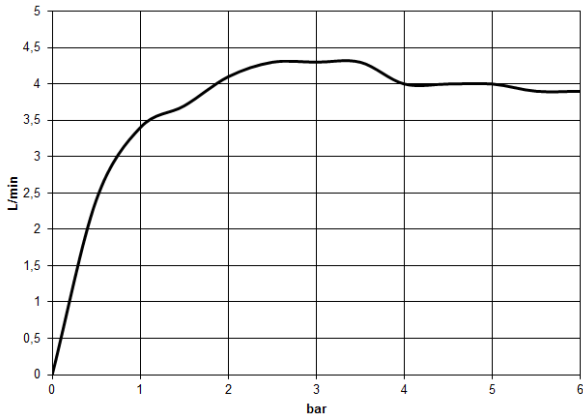

**Flow rate chart**

**Certificates**

WRAS\_2111022. LGA\_38118.

**CYO Three-hole basin mixer with pop-up waste - Durabronss / Brushed  
Durabronss (23kt Gold)**

CYO

ST 010 108 2R11  
Parts for other  
finishes can be found  
here: Chrome