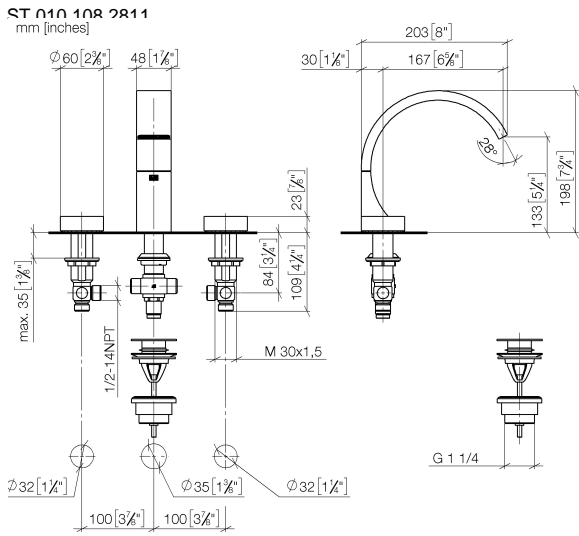

**CYO Three-hole basin mixer with pop-up waste - Durabronss / Brushed  
Durabronss (23kt Gold)**

CYO

ST 010 108 2811

- 167mm projection
- fixed spout
- rectangular, air-enriched flow
- height of mixer 198 mm
- height up to aerator 133 mm
- hole diameter spout 35 mm
- hole diameter valve 32 mm
- handle Ø 60mm
- max. flow 4.5 l/min
- lead-free
- with hot / cold marking
- This product can help a building meet the requirements of Green Building Rating Systems, e.g. LEED®, BREEAM®, DGNB

**CYO Three-hole basin mixer with pop-up waste - Durabross / Brushed  
Durabross (23kt Gold)**

CYO

ST 010 108 2811

- 167mm projection
- fixed spout
- rectangular, air-enriched flow
- height of mixer 198 mm
- height up to aerator 133 mm
- hole diameter spout 35 mm
- hole diameter valve 32 mm
- handle Ø 60mm
- max. flow 4.5 l/min
- lead-free
- This product can help a building meet the requirements of Green Building Rating Systems, e.g. LEED®, BREEAM®, DGNB
- WRAS 2111022

NOTE: The handle inserts must be ordered separately from the fittings!

	Durabross / Brushed Durabross (23kt Gold)	20 713 811-38
	Chrome	20 713 811-00
	Brushed Platinum	20 713 811-06
	Dark Chrome	20 713 811-19
	Brushed Durabross (23kt Gold)	20 713 811-28
	Platinum / Brushed Platinum	20 713 811-36
	Brushed Dark Platinum	20 713 811-99

CYO Three-hole basin mixer with pop-up waste - Durabronss / Brushed  
Durabronss (23kt Gold)

---

CYO

ST 010 108 2811

**CYO Three-hole basin mixer with pop-up waste - Durabronss / Brushed  
Durabronss (23kt Gold)**