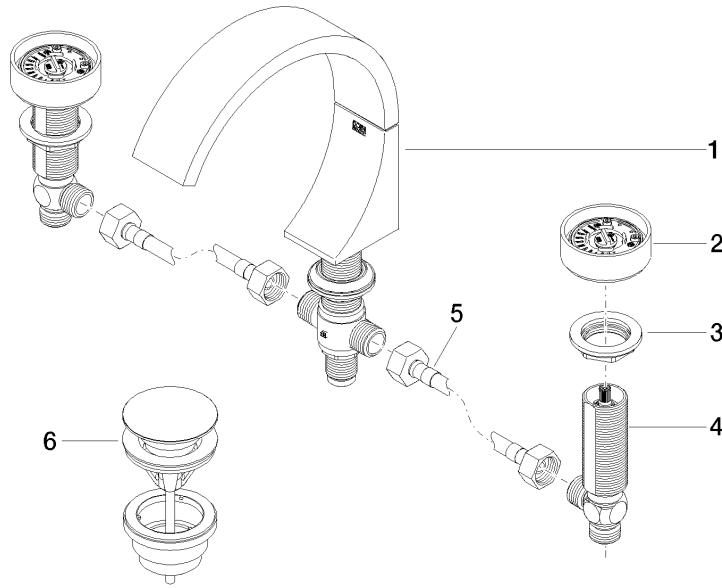

**CYO Three-hole basin mixer with pop-up waste - Durabross / Brushed  
Durabross (23kt Gold)**

CYO

ST 010 108 2811

- 167mm projection
- fixed spout
- rectangular, air-enriched flow
- height of mixer 198 mm
- height up to aerator 133 mm
- hole diameter spout 35 mm
- hole diameter valve 32 mm
- handle Ø 60mm
- max. flow 4.5 l/min
- lead-free
- This product can help a building meet the requirements of Green Building Rating Systems, e.g. LEED®, BREEAM®, DGNB
- WRAS 2111022

NOTE: The handle inserts must be ordered separately from the fittings!

	Durabross / Brushed Durabross (23kt Gold)	20 713 811-38
	Chrome	20 713 811-00
	Brushed Platinum	20 713 811-06
	Dark Chrome	20 713 811-19
	Brushed Durabross (23kt Gold)	20 713 811-28
	Platinum / Brushed Platinum	20 713 811-36
	Brushed Dark Platinum	20 713 811-99

**Flow rate chart**

**Certificates**

WRAS\_2111022. LGA\_38118.

**CYO Three-hole basin mixer with pop-up waste - Durabronss / Brushed  
Durabronss (23kt Gold)**

CYO

ST 010 108 2R11  
Parts for other  
finishes can be found  
here: Chrome

**Spare parts list**

No.	Item Number	Name	Quantity used	Delivery time
1	13 717 811-38	CYO Deck-mounted basin spout without pop-up waste - Durabronss / Brushed Durabronss (23kt Gold)	1	20
2	90 18 40 290 00-38	handle	2	20
3	04 30 11 038 67 90	fixing set	2	2
4	04 17 11 055 61 90	side panel	2	2
5	04 30 04 096 00 90	hose	2	2
6	10 125 970-38	pop-up waste	1	-