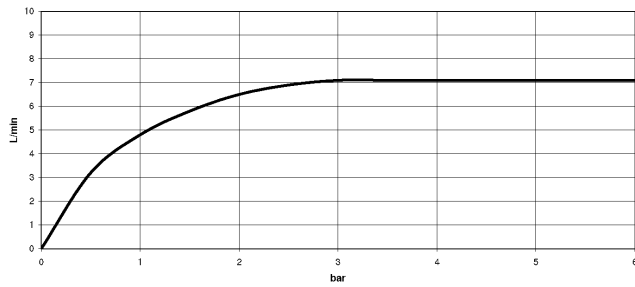

LULU eSET Touchfree Basin mixer without pop-up waste with temperature setting - Chrome

LULU

ST 010 202 0710

ST 010 202 0710
mm [inches]

Flow rate chart

Certificates

WRAS_1906062. LGA_29119.

Spare parts list

No.	Item Number	Name	Quantity used	Delivery time
1	90 24 03 108 00 90	nipple set	1	2
2	90 31 11 004 00 90	pin	1	2
3	90 23 01 118 01-00	aerator	1	10