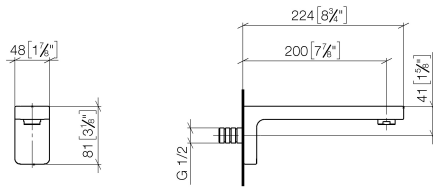

LULU eSET Touchfree Basin mixer without pop-up waste with temperature setting - Chrome

LULU

ST 010 202 0710

- 200mm projection
- fixed spout
- circular, air-enriched flow
- hole diameter 40 mm
- 1/2" connection
- plug-link mounting
- max. flow 7 l/min
- lead-free
- This product can help a building meet the requirements of Green Building Rating Systems, e.g. LEED®, BREEAM®, DGNB

For Touchfree control please order eSet Touchfree WITH or WITHOUT temperature adjustment

Recommended miscellaneous

Concealed wall elbow -

35 085 970 90

- max. recess depth 163 mm
- min. recess depth 90 mm

LULU eSET Touchfree Basin mixer without pop-up waste with temperature setting - Chrome

LULU

ST 010 202 0710

ST 010 202 0710
mm [inches]

Flow rate chart

Certificates

WRAS_1906062. LGA_29119.

Spare parts list