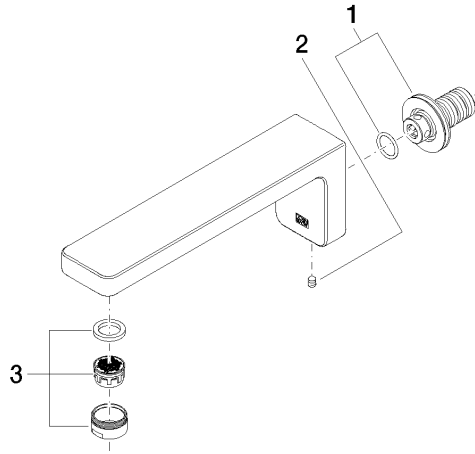

LULU eSET Touchfree Basin mixer without pop-up waste with temperature setting - Chrome

LULU

ST 010 202 0710

- 200mm projection
- fixed spout
- circular, air-enriched flow
- hole diameter 40 mm
- 1/2" connection
- plug-link mounting
- max. flow 7 l/min
- lead-free
- This product can help a building meet the requirements of Green Building Rating Systems, e.g. LEED®, BREEAM®, DGNB

For Touchfree control please order eSet Touchfree WITH or WITHOUT temperature adjustment

Recommended miscellaneous

Concealed wall elbow -

35 085 970 90

- max. recess depth 163 mm
- min. recess depth 90 mm

LULU eSET Touchfree Basin mixer without pop-up waste with temperature setting - Chrome

LULU

ST 010 202 0710

ST 010 202 0710
mm [inches]

Flow rate chart

Certificates

WRAS_1906062. LGA_29119.

Spare parts list

No.	Item Number	Name	Quantity used	Delivery time
1	90 24 03 108 00 90	nipple set	1	2
2	90 31 11 004 00 90	pin	1	2
3	90 23 01 118 01-00	aerator	1	10