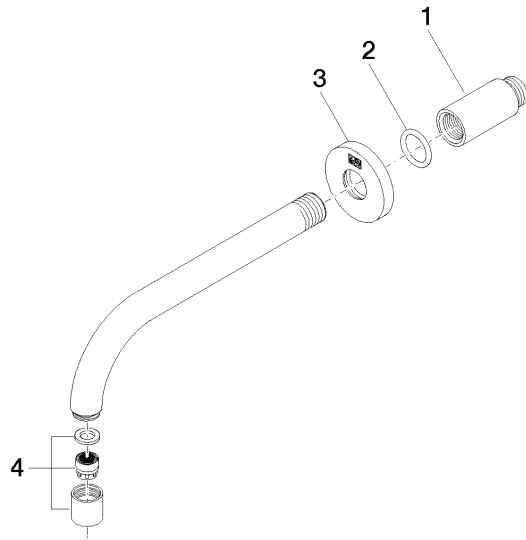

eSET Touchfree Basin mixer without pop-up waste with temperature setting - Chrome

TARA

ST 010 204 2882

Fits: TARA, META

- 190mm projection
- fixed spout
- circular, air-enriched flow
- hole diameter 40 mm
- rosette Ø 60 mm
- 1/2" connection
- plug-link mounting
- max. flow 7 l/min
- lead-free
- This product can help a building meet the requirements of Green Building Rating Systems, e.g. LEED®, BREEAM®, DGNB

Recommended miscellaneous

Concealed wall elbow -

35 085 970 90

- max. recess depth 163 mm
- min. recess depth 90 mm

eSET Touchfree Basin mixer without pop-up waste with temperature setting -
Chrome

TARA

ST 010 204 2882

ST 010 204 2882
mm [inches]

Flow rate chart

Certificates

WRAS_1811020. LGA_29119.

ST 010 204 2882

Spare parts list

No.	Item Number	Name	Quantity used	Delivery time
1	09 24 03 081 10 90	extension	1	2
2	90 14 10 026 00 90	seal	1	2
3	09 27 22 503-00	rosette	1	10
4	90 23 01 019 00-00	aerator	1	10