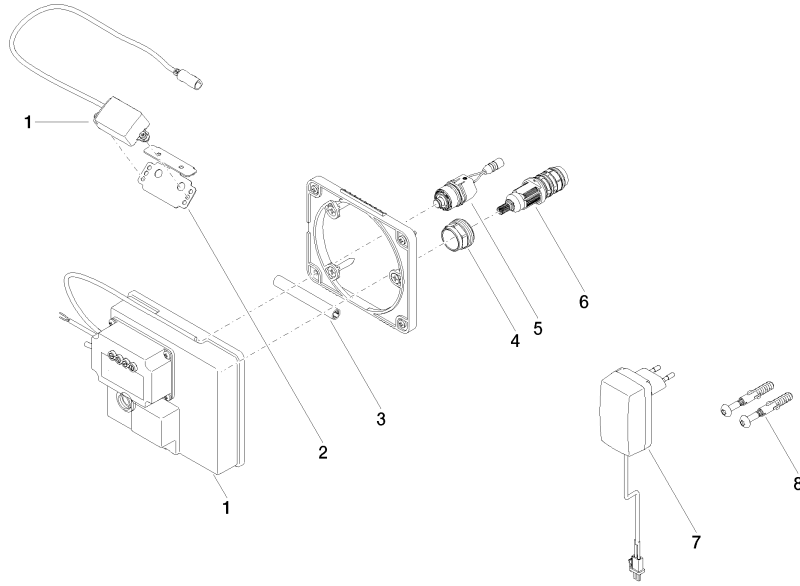

ST 010 204 2882

Spare parts list

No.	Item Number	Name	Quantity used	Delivery time
1	90 10 01 177 00 90	electronic accessories	1	2
2	90 17 20 199 00 90	holder	1	2
3	90 23 01 124 00 90	sleeve	1	2
4	09 23 10 129 90	nut	1	2
5	04 30 50 079 00 90	valve	1	2
6	90 15 02 013 00 90	cartridge	1	2
7	04 10 01 246 00 90	electronic accessories	1	2
8	04 30 31 024 01 90	fixing set	1	2