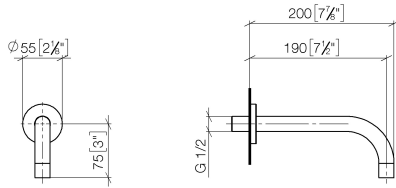

eSET Touchfree Basin mixer without pop-up waste with temperature setting - Chrome

TARA

ST 010 204 2882

Fits: TARA, META

- 190mm projection
- fixed spout
- circular, air-enriched flow
- hole diameter 40 mm
- rosette Ø 60 mm
- 1/2" connection
- plug-link mounting
- max. flow 7 l/min
- lead-free
- This product can help a building meet the requirements of Green Building Rating Systems, e.g. LEED®, BREEAM®, DGNB

Recommended miscellaneous

Concealed wall elbow -

35 085 970 90

- max. recess depth 163 mm
- min. recess depth 90 mm

eSET Touchfree Basin mixer without pop-up waste with temperature setting -
Chrome

TARA

ST 010 204 2882

ST 010 204 2882
mm [inches]

Flow rate chart

Certificates

WRAS_1811020. LGA_29119.

ST 010 204 2882

Spare parts list

No.	Item Number	Name	Quantity used	Delivery time
1	09 24 03 081 10 90	extension	1	2
2	90 14 10 026 00 90	seal	1	2
3	09 27 22 503-00	rosette	1	10
4	90 23 01 019 00-00	aerator	1	10