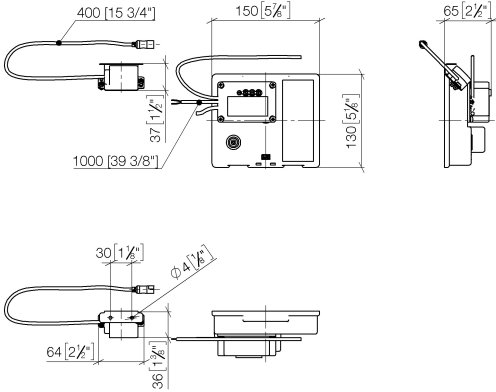

Required miscellaneous

eSET Touchfree Basin mixer with temperature setting for combining with wall-mounted fittings - 35 741 970 90

- max. recess depth 125 mm
- min. recess depth 90 mm

Required miscellaneous

eSET Touchfree Basin mixer with temperature setting for combining with free-standing fittings - 35 740 970 90

Recommended miscellaneous

Extension for Touchfree 500 mm - 12 765 970 90

CYO eSET Touchfree Basin mixer without pop-up waste with temperature setting - Chrome

CYO

ST 010 205 6R11
mm [inches]

Certificates

LGA_29120.	WRAS_1906116.	IAPMO_EGS.	CE000001_eSet_Tou chfree_20171206_D E_signed.	CE000002_eSet_Tou chfree_20171206_E N_signed.
LGA_29119.				

ST 010 205 6811

Spare parts list

CYO eSET Touchfree Basin mixer without pop-up waste with temperature setting - Chrome

CYO

ST 010 205 6811

- 190mm projection
- fixed spout
- rectangular, air-enriched flow
- hole diameter 37 mm
- 1/2" connection
- max. flow 4.5 l/min
- lead-free
- This product can help a building meet the requirements of Green Building Rating Systems, e.g. LEED®, BREEAM®, DGNB