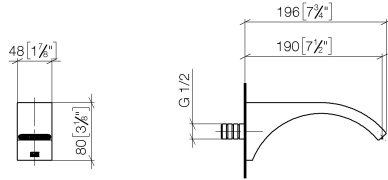

Recommended miscellaneous

- Concealed wall elbow -** 35 085 970 90
- max. recess depth 163 mm
 - min. recess depth 90 mm

CYO eSET Touchfree Basin mixer without pop-up waste with temperature setting - Chrome

CYO

ST 010 205 6811

ST 010 205 6R11
mm [inches]

Flow rate chart

Certificates

LGA_38116. IAPMO_8834 (2). IAPMO_N-4976. IAPMO_4976 (6). IAPMO_6397.

ST 010 205 6811

Spare parts list