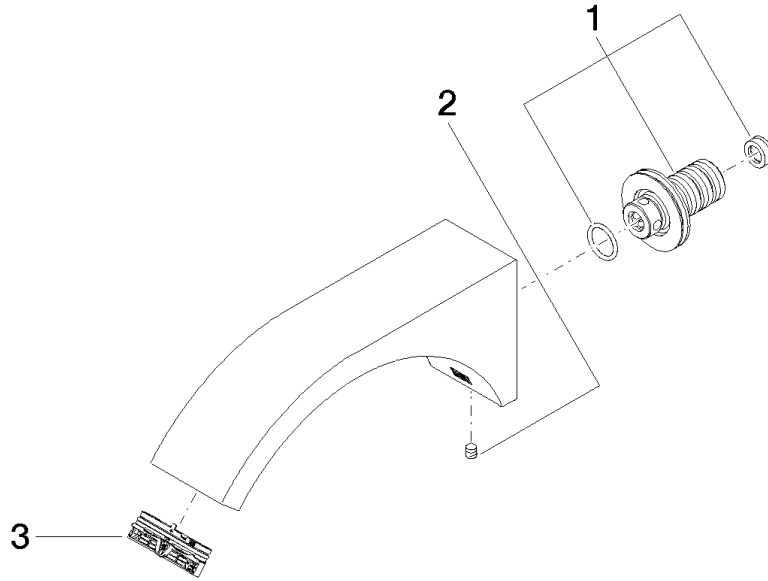

Recommended miscellaneous

- Concealed wall elbow -** 35 085 970 90
- max. recess depth 163 mm
 - min. recess depth 90 mm

CYO eSET Touchfree Basin mixer without pop-up waste with temperature setting - Chrome

CYO

ST 010 205 6811

ST 010 205 6R11
mm [inches]

Flow rate chart

Certificates

LGA_38116. IAPMO_8834 (2). IAPMO_N-4976. IAPMO_4976 (6). IAPMO_6397.

ST 010 205 6811

Spare parts list

No.	Item Number	Name	Quantity used	Delivery time
1	90 24 03 108 01 90	nipple set	1	2
2	90 31 11 004 00 90	pin	1	2
3	90 29 03 121 00 90	aerator	1	2