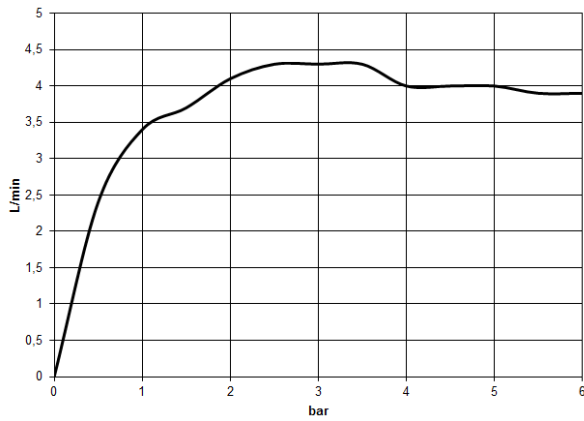

Recommended miscellaneous

- Concealed wall elbow -** 35 085 970 90
- max. recess depth 163 mm
 - min. recess depth 90 mm

CYO eSET Touchfree Basin mixer without pop-up waste with temperature setting - Chrome

CYO

ST 010 205 6811

ST 010 205 6R11
mm [inches]

Flow rate chart

Certificates

LGA_38116. IAPMO_8834 (2). IAPMO_N-4976. IAPMO_4976 (6). IAPMO_6397.

ST 010 205 6811

Spare parts list