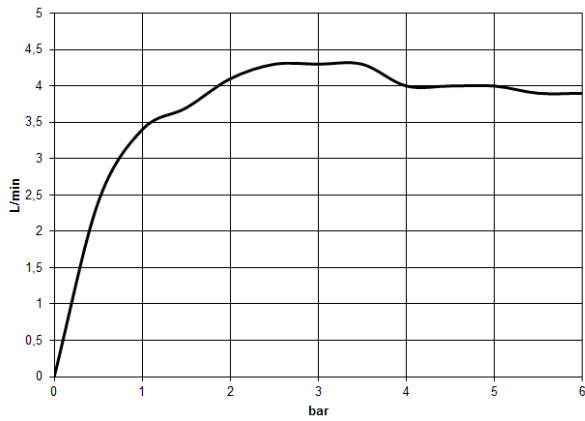

- min. recess depth 85 mm
- max. recess depth 145 mm

CYO Wall-mounted basin mixer without pop-up waste - Durabronss / Brushed  
Durabronss (23kt Gold)

---

CYO

ST 010 206 2811

ST 010 206 2R11  
mm [inches]

**Flow rate chart**