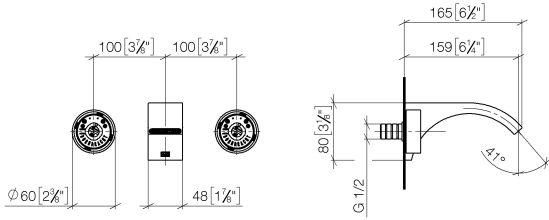

**Required miscellaneous**

**Concealed wall-mounted mixer centred spout -** 35 700 970 90

- max. recess depth 145 mm
- min. recess depth 85 mm

**Required miscellaneous**

**Concealed wall-mounted mixer variable positioning -** 35 720 970 90

- min. recess depth 85 mm
- max. recess depth 145 mm

CYO Wall-mounted basin mixer without pop-up waste - Durabronss / Brushed  
Durabronss (23kt Gold)

---

CYO

ST 010 206 2811

ST 010 206 2R11  
mm [inches]

**Flow rate chart**