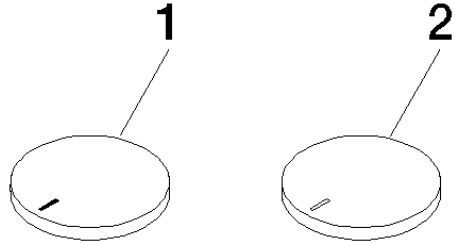

ST 010 206 2R11
Parts for other
finishes can be found
here: Chrome

Spare parts list

No.	Item Number	Name	Quantity used	Delivery time
1	11 183 811-28	CYO Handle insert hot - Brushed Durabronss (23kt Gold)	1	20
2	11 184 811-28	CYO Handle insert cold - Brushed Durabronss (23kt Gold)	1	20