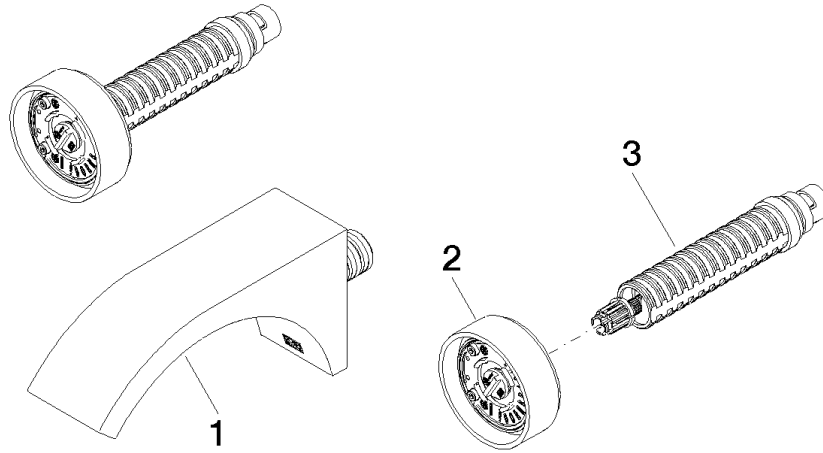

ST 010 206 2811

Spare parts list

No.	Item Number	Name	Quantity used	Delivery time
1	13 800 811-38	CYO Wall-mounted basin spout without pop-up waste - Durabron / Brushed Durabron (23kt Gold)	1	20
2	90 18 40 290 00-38	handle	1	20
3	90 90 03 171 01 90	top	1	2