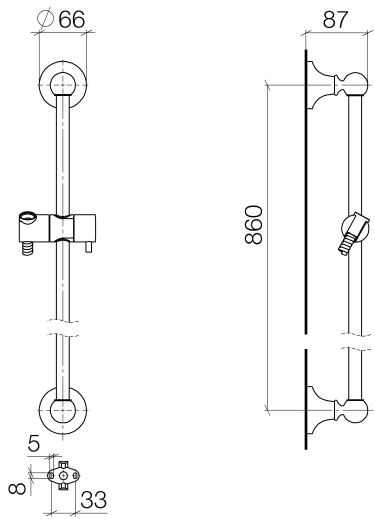

ST 050 200 1360

Certificates

WRAS_2009048. IAPMO_4976 (2).