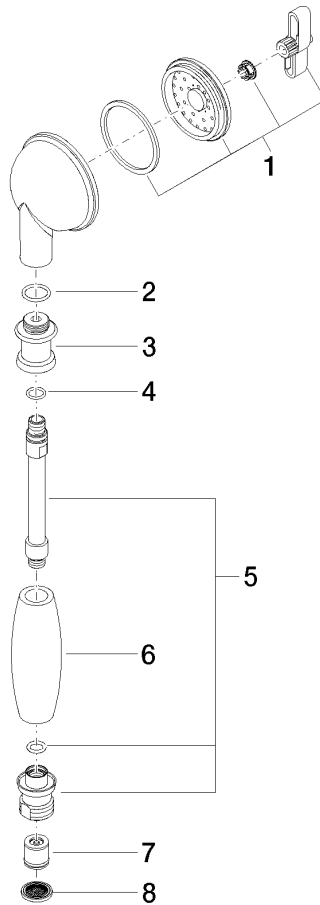

ST 050 200 1360

- slide bar
- Pipe diameter 18 mm
- rosette Ø 60 mm
- gauge 850 mm
- metal shower hose 1750mm with integrated anti-twist protection
- shower hose connector 1/2"
- COMPACT RAIN, max. flow rate 9 l/min (at 3 bar)
- spray head Ø 64mm
- This product can help a building meet the requirements of Green Building Rating Systems, e.g. LEED®, BREEAM®, DGNB

Spare parts list

No.	Item Number	Name	Quantity used	Delivery time
1	90 12 01 010 00 90	set	1	2
2	09 14 10 069 90	seal	1	2
3	09 24 04 059 20-09	nipple	1	40
4	09 14 10 042 90	seal	1	2
5	90 28 22 033 00-09	insert	1	-
Spare part can no longer be ordered, please order the replacement item				
6	11 167 820 60	handle	1	2
7	09 23 01 077 90	flow reducer	1	2
8	09 23 01 039 90	sieve	1	2

ST 050 200 1360

- slide bar
- Pipe diameter 18 mm
- rosette Ø 60 mm
- gauge 850 mm
- metal shower hose 1750mm with integrated anti-twist protection
- shower hose connector 1/2"
- WRAS 2009048

This article does not include a hand shower!

	Concealed wall elbow - •max. recess depth 163 mm •min. recess depth 90 mm	35 085 970 90
--	--	---------------

Required miscellaneous

	MADISON Hand shower - Durabron (23kt Gold) •spray head Ø 95mm •Hand shower see page {PAGE} •Three settings: COMPACT RAIN, COMPACT SOFT FLOW, COMPACT AQUAPRESSURE FLOW, max. flow rate l/min (at 3 bar)	28 002 978-09
--	---	---------------