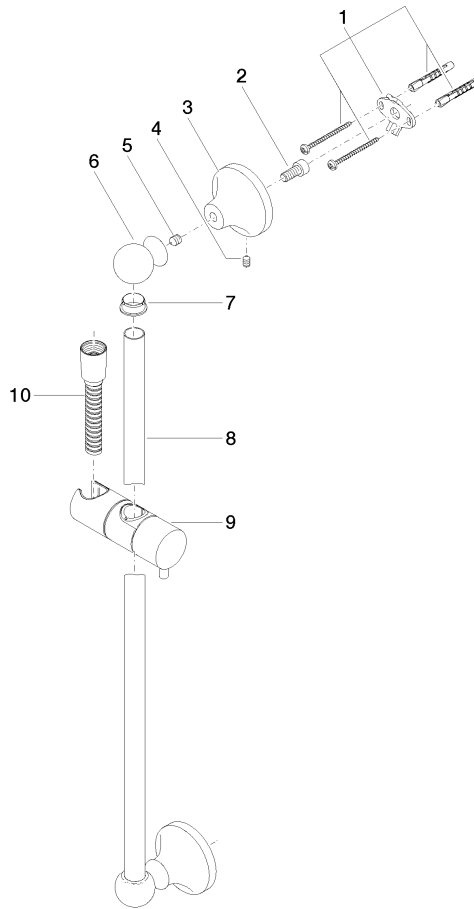

ST 050 200 1360

Spare parts list

No.	Item Number	Name	Quantity used	Delivery time
1	90 17 20 708 00 90	fixing set	2	2
2	09 30 30 048 90	screw	2	2
3	09 17 20 016-09	holder	2	40
4	09 31 11 144 90	pin	2	2
5	09 31 11 002 90	pin	2	2
6	09 21 40 020-09	connection	2	60
7	09 18 40 009 90	sleeve	2	2
8	08 28 22 596-09	pipe	1	60
9	12 580 970-09	slider	1	40
10	28 204 970-09	Metal shower hose 1/2" x 1/2" x 1750 mm - Durabronss (23kt Gold)	1	40