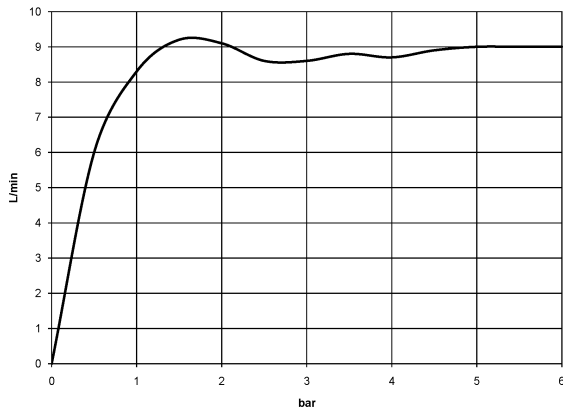

Flow rate chart

Certificates

LGA_8492.

WRAS_240502026.