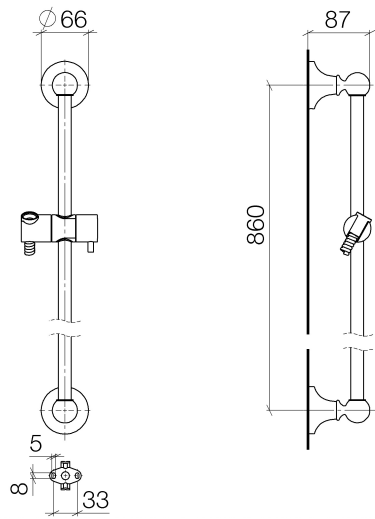

ST 050 200 1360

Certificates

WRAS_2009048. IAPMO_4976 (2).