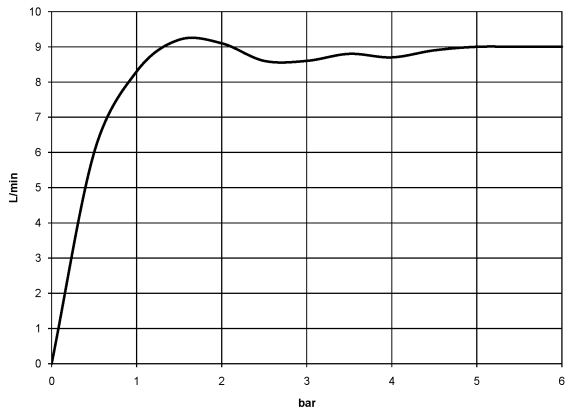

Flow rate chart

Certificates

WRAS_1809019. LGA_8492.