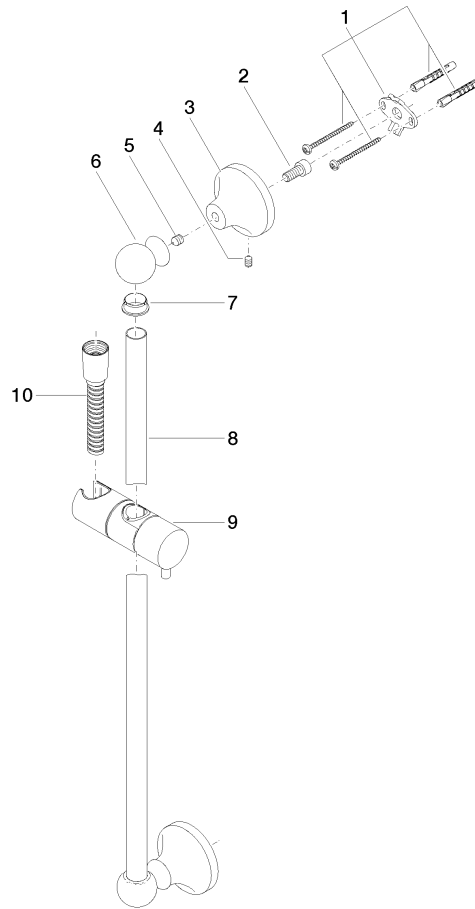

ST 050 200 1360

Spare parts list

No.	Item Number	Name	Quantity used	Delivery time
1	90 17 20 708 00 90	fixing set	2	2
2	09 30 30 048 90	screw	2	2
3	09 17 20 016-99	holder	2	30
4	09 31 11 144 90	pin	2	2
5	09 31 11 002 90	pin	2	2
6	09 21 40 020-99	connection	2	30
7	09 18 40 009 90	sleeve	2	2
8	08 28 22 596-99	pipe	1	30
9	12 580 970-99	Slide unit - Brushed Dark Platinum	1	30
10	28 204 970-99	Metal shower hose 1/2" x 1/2" x 1750 mm - Brushed Dark Platinum	1	2