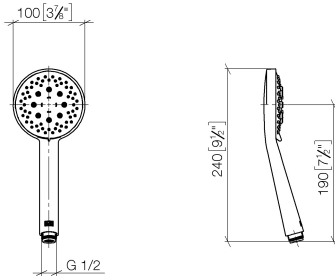

Shower set - Brushed Platinum

TARA

ST 050 201 5660

Fits: TARA, META

- slide bar
- Pipe diameter 18 mm
- rosette Ø 55 mm
- gauge 800 mm
- metal shower hose 1750mm with integrated anti-twist protection
- shower hose connector 3/8"
- Three or five settings: COMPACT RAIN, COMPACT SOFT FLOW, COMPACT AQUAPRESSURE FLOW, max. flow rate 15 l/min (at 3 bar)
- Function from: 7 l/min
- spray head Ø 100mm

ST 050 201 5660

Spare parts list

No.	Item Number	Name	Quantity used	Delivery time
1	05 17 62 500 00 90	fixing set	2	2
2	90 14 10 032 00 90	seal	2	2
3	08 27 62 500-06	rosette	2	10
4	05 28 22 590 01-06	bar	1	10
5	12 580 970-06	Slide unit - Brushed Platinum	1	10
6	28 322 970-06	Metal shower hose 1/2" x 3/8" x 1750 mm - Brushed Platinum	1	2

Shower set - Brushed Platinum

TARA

ST 050 201 5660

Shower set - Brushed Platinum

TARA

ST 050 201 5660

Shower set - Brushed Platinum

TARA

ST 050 201 5660

ST 050 201 5660

mm [inches]

Flow rate chart

Certificates

LGA_29984.

DVGW_DW-
6517DN0129.

WRAS_2210003.