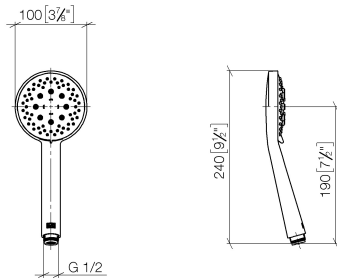

Fits: TARA, META

- slide bar
- Pipe diameter 18 mm
- rosette Ø 55 mm
- gauge 800 mm
- metal shower hose 1750mm with integrated anti-twist protection
- shower hose connector 3/8"

This article does not include a hand shower!

ST 050 201 5660

mm [inches]

ST 050 201 5660

Parts for other finishes can be found here: [Chrome](#)

- Three or five settings: COMPACT RAIN, COMPACT SOFT FLOW, COMPACT AQUAPRESSURE FLOW, max. flow rate 15 l/min (at 3 bar)
- with anti-scale system
- spray head Ø 100mm
- 1/2" connection
- WRAS 1704043
- Function from: 7 l/min

Shower set - Dark Chrome

TARA

ST 050 201 5660

ST 050 201 5660

	Light Gold	28 018 979-26
	Brushed Light Gold	28 018 979-27 0010
	Brushed Light Gold	28 018 979-27
	Brushed Durabross (23kt Gold)	28 018 979-28
	Brushed Durabross (23kt Gold)	28 018 979-28 0010
	Matte Black	28 018 979-33
	Matte Black	28 018 979-33 0010
	Brushed Bronze	28 018 979-42
	Brushed Bronze	28 018 979-42 0010
	Brushed Champagne (22kt Gold)	28 018 979-46
	Brushed Champagne (22kt Gold)	28 018 979-46 0010
	Champagne (22kt Gold)	28 018 979-47
	Champagne (22kt Gold)	28 018 979-47 0010
	Brushed Chrome	28 018 979-93
	Brushed Chrome	28 018 979-93 0010
	Brushed Dark Platinum	28 018 979-99
	Brushed Dark Platinum	28 018 979-99 0010

Shower set - Dark Chrome

TARA

ST 050 201 5660

ST 050 201 5660

mm [inches]

Flow rate chart

Certificates

LGA_29984.