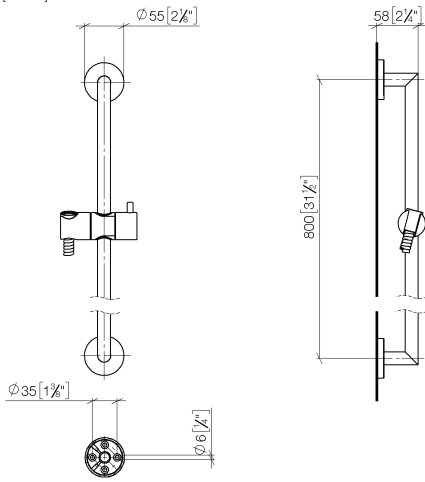

ST 050 201 5660

Fits: TARA, META

- slide bar
- Pipe diameter 18 mm
- rosette Ø 55 mm
- gauge 800 mm
- metal shower hose 1750mm with integrated anti-twist protection
- shower hose connector 3/8"
- Three or five settings: COMPACT RAIN, COMPACT SOFT FLOW, COMPACT AQUAPRESSURE FLOW, max. flow rate 15 l/min (at 3 bar)
- Function from: 7 l/min
- spray head Ø 100mm

Fits: TARA, META

- slide bar
- Pipe diameter 18 mm
- rosette Ø 55 mm
- gauge 800 mm
- metal shower hose 1750mm with integrated anti-twist protection
- shower hose connector 3/8"

This article does not include a hand shower!

ST 050 201 5660

mm [inches]

ST 050 201 5660

Parts for other finishes can be found here: [Chrome](#)

- Three or five settings: COMPACT RAIN, COMPACT SOFT FLOW, COMPACT AQUAPRESSURE FLOW, max. flow rate 15 l/min (at 3 bar)
- with anti-scale system
- spray head Ø 100mm
- 1/2" connection
- WRAS 1704043
- Function from: 7 l/min

Shower set - Dark Chrome

TARA

ST 050 201 5660

ST 050 201 5660

mm [inches]

Flow rate chart

Certificates

LGA_29984.