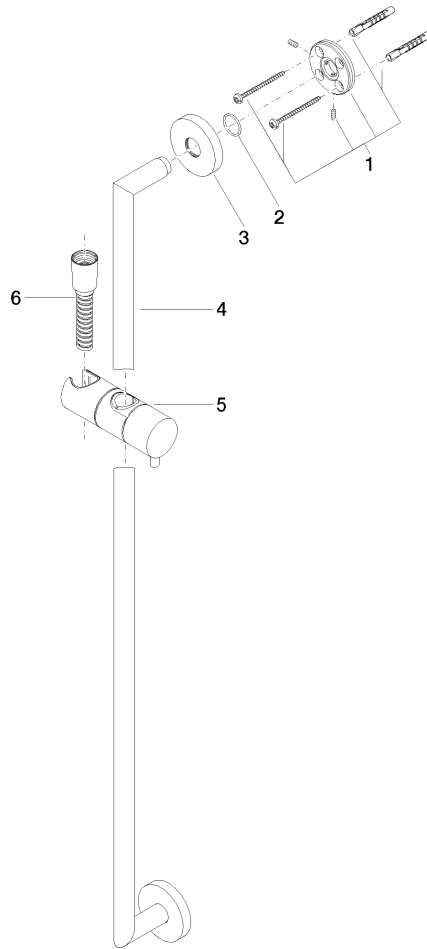

ST 050 201 5660

Fits: TARA, META

- slide bar
- Pipe diameter 18 mm
- rosette Ø 55 mm
- gauge 800 mm
- metal shower hose 1750mm with integrated anti-twist protection
- shower hose connector 3/8"
- Three or five settings: COMPACT RAIN, COMPACT SOFT FLOW, COMPACT AQUAPRESSURE FLOW, max. flow rate 15 l/min (at 3 bar)
- Function from: 7 l/min
- spray head Ø 100mm

Individual components of this set

You need the following components for this set

1x 26 413 625-19

1x 28 018 979-19

Shower set - Dark Chrome

TARA

ST 050 201 5660

ST 050 201 5660

Fits: TARA, META

- slide bar
- Pipe diameter 18 mm
- rosette Ø 55 mm
- gauge 800 mm
- metal shower hose 1750mm with integrated anti-twist protection
- shower hose connector 3/8"

This article does not include a hand shower!

ST 050 201 5660

mm [inches]

ST 050 201 5660

Parts for other finishes can be found here: [Chrome](#)

- Three or five settings: COMPACT RAIN, COMPACT SOFT FLOW, COMPACT AQUAPRESSURE FLOW, max. flow rate 15 l/min (at 3 bar)
- with anti-scale system
- spray head Ø 100mm
- 1/2" connection
- WRAS 1704043
- Function from: 7 l/min