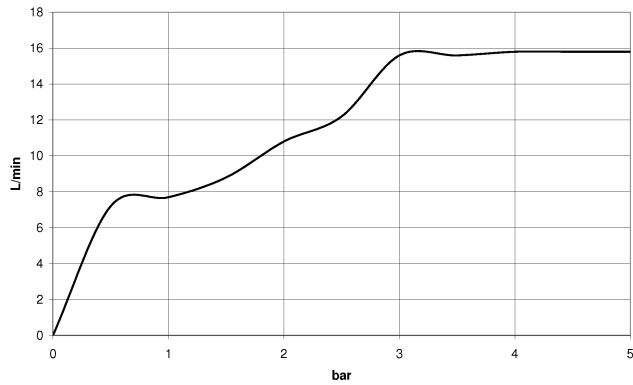

Shower set - Dark Chrome

TARA

ST 050 201 5660

ST 050 201 5660

mm [inches]

Flow rate chart

Certificates

LGA_29984.