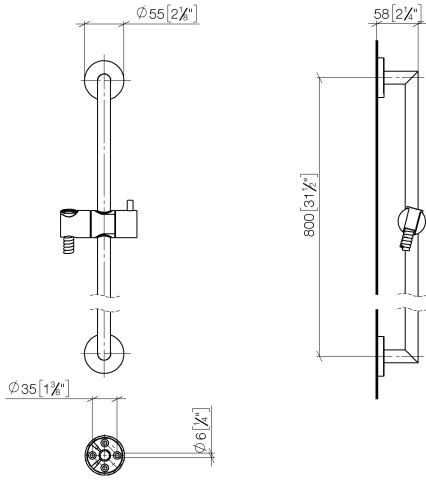

ST 050 201 5660

Fits: TARA, META

- slide bar
- Pipe diameter 18 mm
- rosette Ø 55 mm
- gauge 800 mm
- metal shower hose 1750mm with integrated anti-twist protection
- shower hose connector 3/8"
- Three or five settings: COMPACT RAIN, COMPACT SOFT FLOW, COMPACT AQUAPRESSURE FLOW, max. flow rate 15 l/min (at 3 bar)
- Function from: 7 l/min
- spray head Ø 100mm

Fits: TARA, META

- slide bar
- Pipe diameter 18 mm
- rosette Ø 55 mm
- gauge 800 mm
- metal shower hose 1750mm with integrated anti-twist protection
- shower hose connector 3/8"
- WRAS 2009048

This article does not include a hand shower!

Required miscellaneous

Concealed wall elbow - 35 085 970 90
 •min. recess depth 90 mm
 •max. recess depth 163 mm

Required miscellaneous

Wall elbow - Light Gold 28 450 625-26

Required miscellaneous

Slide unit - Light Gold 12 580 970-26

Required miscellaneous

Hand shower FlowReduce - Light Gold 28 018 979-26 0010

ST 050 201 5660

mm [inches]

Spare parts list

No.	Item Number	Name	Quantity used	Delivery time
1	05 17 62 500 00 90	fixing set	2	2
2	90 14 10 032 00 90	seal	2	2
3	08 27 62 500-26	rosette	2	60
4	05 28 22 590 01-26	bar	1	60
5	12 580 970-26	Slide unit - Light Gold	1	30
6	28 322 970-26	Metal shower hose 1/2" x 3/8" x 1750 mm - Light Gold	1	30