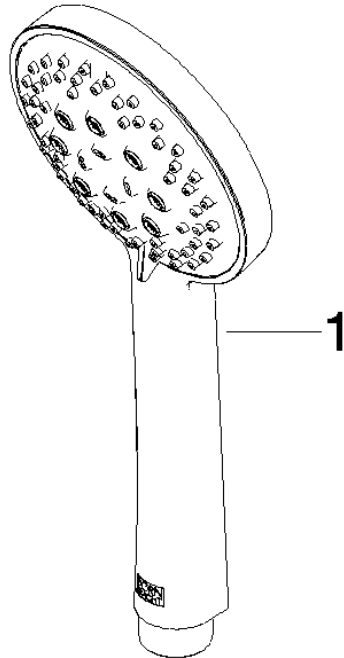

Shower set - Brushed Champagne (22kt Gold)

TARA

ST 050 201 5660

Fits: TARA, META

- slide bar
- Pipe diameter 18 mm
- rosette Ø 55 mm
- gauge 800 mm
- metal shower hose 1750mm with integrated anti-twist protection
- shower hose connector 3/8"
- Three or five settings: COMPACT RAIN, COMPACT SOFT FLOW, COMPACT AQUAPRESSURE FLOW, max. flow rate 15 l/min (at 3 bar)
- Function from: 7 l/min
- spray head Ø 100mm

Flow rate chart

Certificates

LGA_29984.

DVGW_DW-
6517DN0129.

WRAS_2210003.

ST 050 201 5660

Parts for other
finishes can be found
here: [Chrome](#)

Spare parts list

No.	Item Number	Name	Quantity used	Delivery time
1	09 23 01 039 90	sieve	1	2

Shower set - Brushed Champagne (22kt Gold)

TARA

ST 050 201 5660

Fits: TARA, META

- slide bar
- Pipe diameter 18 mm
- rosette Ø 55 mm
- gauge 800 mm
- metal shower hose 1750mm with integrated anti-twist protection
- shower hose connector 3/8"
- WRAS 2009048

No.	Item Number	Name	Quantity used	Delivery time
1	05 17 62 500 00 90	fixing set	2	2
2	90 14 10 032 00 90	seal	2	2
3	08 27 62 500-46	rosette	2	30
4	05 28 22 590 01-46	bar	1	30
5	12 580 970-46	Slide unit - Brushed Champagne (22kt Gold)	1	30
6	28 322 970-46	Metal shower hose 1/2" x 3/8" x 1750 mm - Brushed Champagne (22kt Gold)	1	30