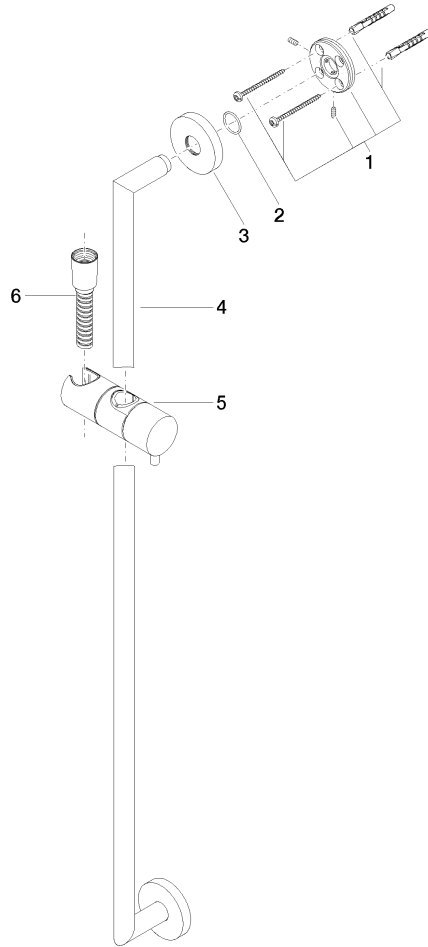

Shower set - Brushed Champagne (22kt Gold)

TARA

ST 050 201 5660

Fits: TARA, META

- slide bar
- Pipe diameter 18 mm
- rosette Ø 55 mm
- gauge 800 mm
- metal shower hose 1750mm with integrated anti-twist protection
- shower hose connector 3/8"
- Three or five settings: COMPACT RAIN, COMPACT SOFT FLOW, COMPACT AQUAPRESSURE FLOW, max. flow rate 15 l/min (at 3 bar)
- Function from: 7 l/min
- spray head Ø 100mm

No.	Item Number	Name	Quantity used	Delivery time
1	09 23 01 039 90	sieve	1	2

Shower set - Brushed Champagne (22kt Gold)

TARA

ST 050 201 5660

Fits: TARA, META

- slide bar
- Pipe diameter 18 mm
- rosette Ø 55 mm
- gauge 800 mm
- metal shower hose 1750mm with integrated anti-twist protection
- shower hose connector 3/8"
- WRAS 2009048

Shower set - Brushed Champagne (22kt Gold)

TARA

ST 050 201 5660

ST 050 201 5660

mm [inches]

ST 050 201 5660

Parts for other finishes can be found here: [Chrome](#)

Spare parts list

No.	Item Number	Name	Quantity used	Delivery time
1	05 17 62 500 00 90	fixing set	2	2
2	90 14 10 032 00 90	seal	2	2
3	08 27 62 500-46	rosette	2	30
4	05 28 22 590 01-46	bar	1	30
5	12 580 970-46	Slide unit - Brushed Champagne (22kt Gold)	1	30
6	28 322 970-46	Metal shower hose 1/2" x 3/8" x 1750 mm - Brushed Champagne (22kt Gold)	1	30