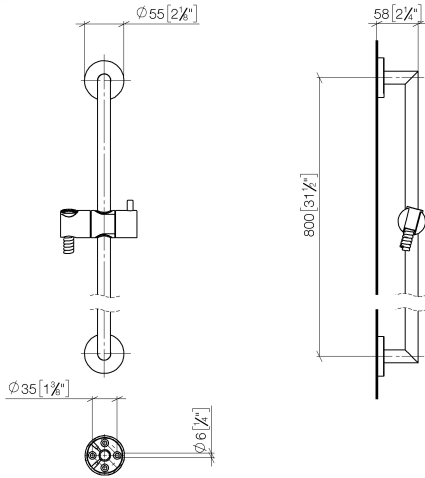

Shower set - Brushed Champagne (22kt Gold)

TARA

ST 050 201 5660

Fits: TARA, META

- slide bar
- Pipe diameter 18 mm
- rosette Ø 55 mm
- gauge 800 mm
- metal shower hose 1750mm with integrated anti-twist protection
- shower hose connector 3/8"
- Three or five settings: COMPACT RAIN, COMPACT SOFT FLOW, COMPACT AQUAPRESSURE FLOW, max. flow rate 15 l/min (at 3 bar)
- Function from: 7 l/min
- spray head Ø 100mm

No.	Item Number	Name	Quantity used	Delivery time
1	09 23 01 039 90	sieve	1	2

Shower set - Brushed Champagne (22kt Gold)

TARA

ST 050 201 5660

Fits: TARA, META

- slide bar
- Pipe diameter 18 mm
- rosette Ø 55 mm
- gauge 800 mm
- metal shower hose 1750mm with integrated anti-twist protection
- shower hose connector 3/8"
- WRAS 2009048

Shower set - Brushed Champagne (22kt Gold)

TARA

ST 050 201 5660

ST 050 201 5660

mm [inches]

ST 050 201 5660

Parts for other finishes can be found here: [Chrome](#)

Spare parts list

No.	Item Number	Name	Quantity used	Delivery time
1	05 17 62 500 00 90	fixing set	2	2
2	90 14 10 032 00 90	seal	2	2
3	08 27 62 500-46	rosette	2	30
4	05 28 22 590 01-46	bar	1	30
5	12 580 970-46	Slide unit - Brushed Champagne (22kt Gold)	1	30
6	28 322 970-46	Metal shower hose 1/2" x 3/8" x 1750 mm - Brushed Champagne (22kt Gold)	1	30