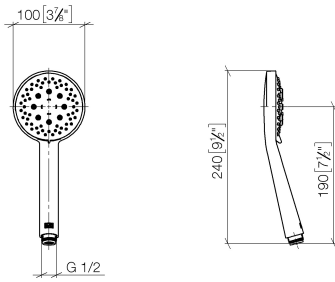

Shower set - Brushed Champagne (22kt Gold)

TARA

ST 050 201 5660

Fits: TARA, META

- slide bar
- Pipe diameter 18 mm
- rosette Ø 55 mm
- gauge 800 mm
- metal shower hose 1750mm with integrated anti-twist protection
- shower hose connector 3/8"
- Three or five settings: COMPACT RAIN, COMPACT SOFT FLOW, COMPACT AQUAPRESSURE FLOW, max. flow rate 15 l/min (at 3 bar)
- Function from: 7 l/min
- spray head Ø 100mm

Shower set - Brushed Champagne (22kt Gold)

TARA

ST 050 201 5660

Shower set - Brushed Champagne (22kt Gold)

TARA

ST 050 201 5660

ST 050 201 5660

mm [inches]

No.	Item Number	Name	Quantity used	Delivery time
1	09 23 01 039 90	sieve	1	2

Shower set - Brushed Champagne (22kt Gold)

TARA

ST 050 201 5660

Fits: TARA, META

- slide bar
- Pipe diameter 18 mm
- rosette Ø 55 mm
- gauge 800 mm
- metal shower hose 1750mm with integrated anti-twist protection
- shower hose connector 3/8"
- WRAS 2009048

No.	Item Number	Name	Quantity used	Delivery time
1	05 17 62 500 00 90	fixing set	2	2
2	90 14 10 032 00 90	seal	2	2
3	08 27 62 500-46	rosette	2	30
4	05 28 22 590 01-46	bar	1	30
5	12 580 970-46	Slide unit - Brushed Champagne (22kt Gold)	1	30
6	28 322 970-46	Metal shower hose 1/2" x 3/8" x 1750 mm - Brushed Champagne (22kt Gold)	1	30