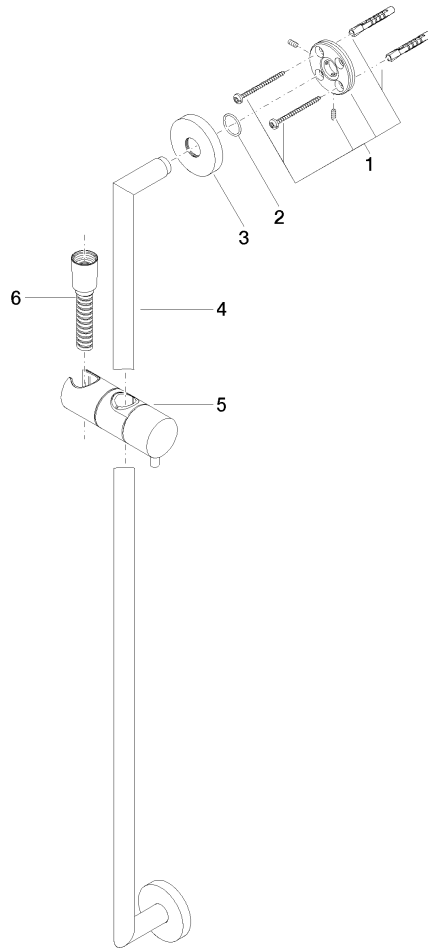

ST 050 201 5660

Fits: TARA, META

- slide bar
- Pipe diameter 18 mm
- rosette Ø 55 mm
- gauge 800 mm
- metal shower hose 1750mm with integrated anti-twist protection
- shower hose connector 3/8"
- Three or five settings: COMPACT RAIN, COMPACT SOFT FLOW, COMPACT AQUAPRESSURE FLOW, max. flow rate 15 l/min (at 3 bar)
- Function from: 7 l/min
- spray head Ø 100mm

Fits: TARA, META

- slide bar
- Pipe diameter 18 mm
- rosette Ø 55 mm
- gauge 800 mm
- metal shower hose 1750mm with integrated anti-twist protection
- shower hose connector 3/8"
- WRAS 2009048

This article does not include a hand shower!

ST 050 201 5660

mm [inches]

Certificates

WRAS_2009048. ACS_20 ACC LY 738. IAPMO_4976 (2).

ST 050 201 5660

Parts for other finishes can be found here: [Chrome](#)

Spare parts list

No.	Item Number	Name	Quantity used	Delivery time
1	05 17 62 500 00 90	fixing set	2	2
2	90 14 10 032 00 90	seal	2	2
3	08 27 62 500-93	rosette	2	20
4	05 28 22 590 01-93	bar	1	20
5	12 580 970-93	Slide unit - Brushed Chrome	1	20
6	28 322 970-93	Metal shower hose 1/2" x 3/8" x 1750 mm - Brushed Chrome	1	20

Shower set - Brushed Chrome

TARA

ST 050 201 5660

- Three or five settings: COMPACT RAIN, COMPACT SOFT FLOW, COMPACT AQUAPRESSURE FLOW, max. flow rate 15 l/min (at 3 bar)
- with anti-scale system
- spray head Ø 100mm
- 1/2" connection
- WRAS 2210003
- Function from: 7 l/min