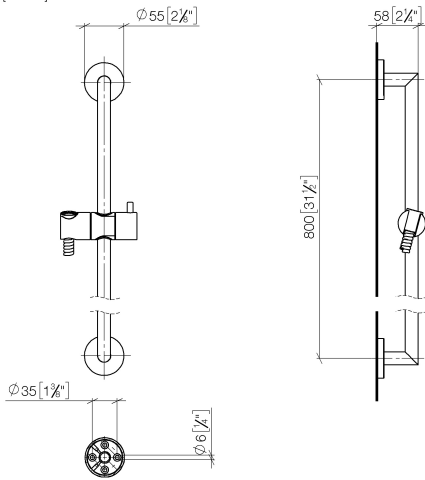

ST 050 201 5660

Fits: TARA, META

- slide bar
- Pipe diameter 18 mm
- rosette Ø 55 mm
- gauge 800 mm
- metal shower hose 1750mm with integrated anti-twist protection
- shower hose connector 3/8"
- Three or five settings: COMPACT RAIN, COMPACT SOFT FLOW, COMPACT AQUAPRESSURE FLOW, max. flow rate 15 l/min (at 3 bar)
- Function from: 7 l/min
- spray head Ø 100mm

Fits: TARA, META

- slide bar
- Pipe diameter 18 mm
- rosette Ø 55 mm
- gauge 800 mm
- metal shower hose 1750mm with integrated anti-twist protection
- shower hose connector 3/8"
- WRAS 2009048

This article does not include a hand shower!

ST 050 201 5660

mm [inches]

Certificates

WRAS_2009048. ACS_20 ACC LY 738. IAPMO_4976 (2).

ST 050 201 5660

Parts for other finishes can be found here: [Chrome](#)

Spare parts list

No.	Item Number	Name	Quantity used	Delivery time
1	05 17 62 500 00 90	fixing set	2	2
2	90 14 10 032 00 90	seal	2	2
3	08 27 62 500-93	rosette	2	20
4	05 28 22 590 01-93	bar	1	20
5	12 580 970-93	Slide unit - Brushed Chrome	1	20
6	28 322 970-93	Metal shower hose 1/2" x 3/8" x 1750 mm - Brushed Chrome	1	20

Shower set - Brushed Chrome

TARA

ST 050 201 5660

- Three or five settings: COMPACT RAIN, COMPACT SOFT FLOW, COMPACT AQUAPRESSURE FLOW, max. flow rate 15 l/min (at 3 bar)
- with anti-scale system
- spray head Ø 100mm
- 1/2" connection
- WRAS 2210003
- Function from: 7 l/min