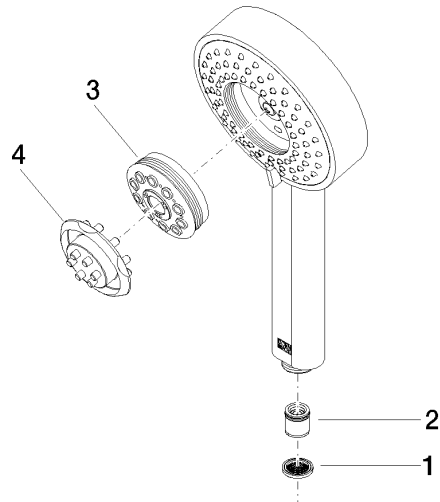

Spare parts list

No.	Item Number	Name	Quantity used	Delivery time
1	09 23 01 039 90	sieve	1	2
2	09 23 01 046 90	back-flow preventer	1	2
3	04 12 11 071 00 90	shower	1	2
4	09 30 09 022 90	key	1	2