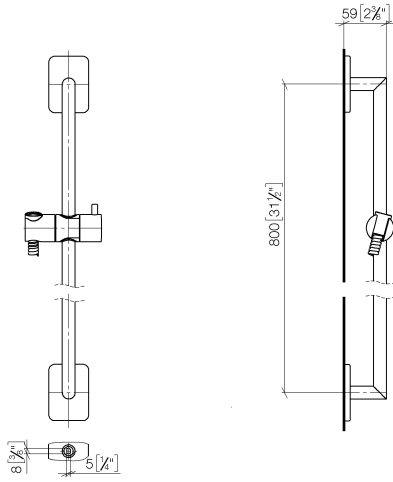

ST 050 201 7710

- slide bar
- Pipe diameter 18 mm
- Four settings: COMPACT RAIN, COMPACT SOFT FLOW, COMPACT AQUAPRESSURE FLOW, COMPACT CASCADE, max. flow rate 15 l/min (at 3 bar)
- rosette 78 x 55 mm
- gauge 800 mm
- metal shower hose 1750mm with integrated anti-twist protection
- shower hose connector 3/8"
- spray head Ø 120mm

- slide bar
- rosette 78 x 55 mm
- gauge 800 mm
- metal shower hose 1750mm with integrated anti-twist protection
- shower hose connector 3/8"
- Pipe diameter 18 mm

This article does not include a hand shower!

## LULU Shower set - Chrome

LULU

ST 050 201 7710

---

ST 050 201 7710

mm [inches]

Certificates

WRAS\_2009048. ACS\_20 ACC LY 738. IAPMO\_4976 (2).

Spare parts list

No.	Item Number	Name	Quantity used	Delivery time
1	05 30 31 025 00 90	fixing set	2	2
2	09 27 71 005-00	rosette	2	10
3	09 31 11 013 90	pin	2	2
4	05 28 22 590 01-00	bar	1	10
5	12 580 970-00	Slide unit - Chrome	1	10
6	28 322 970-00	Metal shower hose 1/2" x 3/8" x 1750 mm - Chrome	1	2