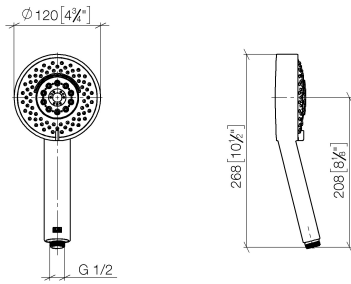

ST 050 201 7710

- slide bar
- Pipe diameter 18 mm
- Four settings: COMPACT RAIN, COMPACT SOFT FLOW, COMPACT AQUAPRESSURE FLOW, COMPACT CASCADE, max. flow rate 15 l/min (at 3 bar)
- rosette 78 x 55 mm
- gauge 800 mm
- metal shower hose 1750mm with integrated anti-twist protection
- shower hose connector 3/8"
- spray head Ø 120mm

## LULU Shower set - Chrome

---

LULU

ST 050 201 7710

ST 050 201 7710

- Four settings: COMPACT RAIN, COMPACT SOFT FLOW, COMPACT AQUAPRESSURE FLOW, COMPACT CASCADE, max. flow rate 15 l/min (at 3 bar)
- with anti-scale system
- spray head Ø 120mm
- 1/2" connection

## LULU Shower set - Chrome

---

LULU

ST 050 201 7710

ST 050 201 7710

mm [inches]

Flow rate chart

Certificates

- slide bar
- rosette 78 x 55 mm
- gauge 800 mm
- metal shower hose 1750mm with integrated anti-twist protection
- shower hose connector 3/8"
- Pipe diameter 18 mm

This article does not include a hand shower!