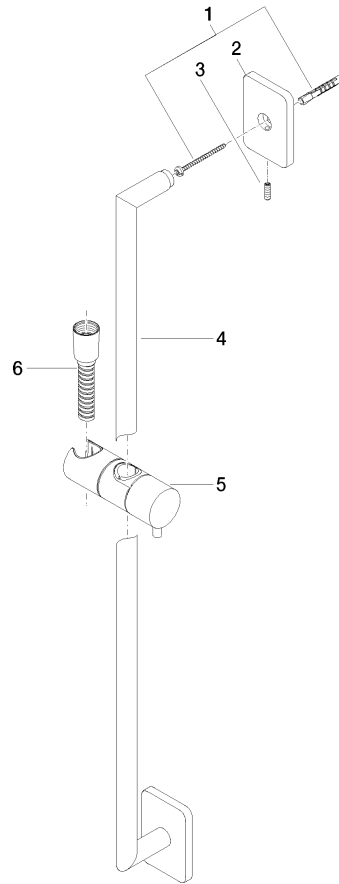

ST 050 201 7710

- slide bar
- Pipe diameter 18 mm
- Four settings: COMPACT RAIN, COMPACT SOFT FLOW, COMPACT AQUAPRESSURE FLOW, COMPACT CASCADE, max. flow rate 15 l/min (at 3 bar)
- rosette 78 x 55 mm
- gauge 800 mm
- metal shower hose 1750mm with integrated anti-twist protection
- shower hose connector 3/8"
- spray head Ø 120mm

- slide bar
- rosette 78 x 55 mm
- gauge 800 mm
- metal shower hose 1750mm with integrated anti-twist protection
- shower hose connector 3/8"
- Pipe diameter 18 mm

This article does not include a hand shower!

## LULU Shower set - Chrome

LULU

ST 050 201 7710

---

ST 050 201 7710

mm [inches]

Certificates

WRAS\_2009048. ACS\_20 ACC LY 738. IAPMO\_4976 (2).

Spare parts list

No.	Item Number	Name	Quantity used	Delivery time
1	05 30 31 025 00 90	fixing set	2	2
2	09 27 71 005-00	rosette	2	10
3	09 31 11 013 90	pin	2	2
4	05 28 22 590 01-00	bar	1	10
5	12 580 970-00	Slide unit - Chrome	1	10
6	28 322 970-00	Metal shower hose 1/2" x 3/8" x 1750 mm - Chrome	1	2