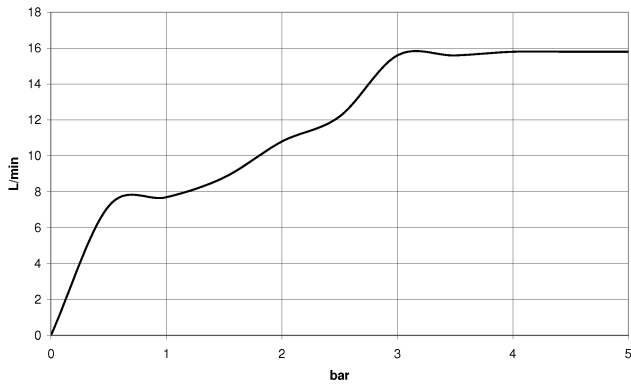

## LULU Shower set - Chrome

---

LULU

ST 050 201 7710

ST 050 201 7710

- Four settings: COMPACT RAIN, COMPACT SOFT FLOW, COMPACT AQUAPRESSURE FLOW, COMPACT CASCADE, max. flow rate 15 l/min (at 3 bar)
- with anti-scale system
- spray head Ø 120mm
- 1/2" connection

## LULU Shower set - Chrome

---

LULU

ST 050 201 7710

ST 050 201 7710

mm [inches]

Flow rate chart

Certificates