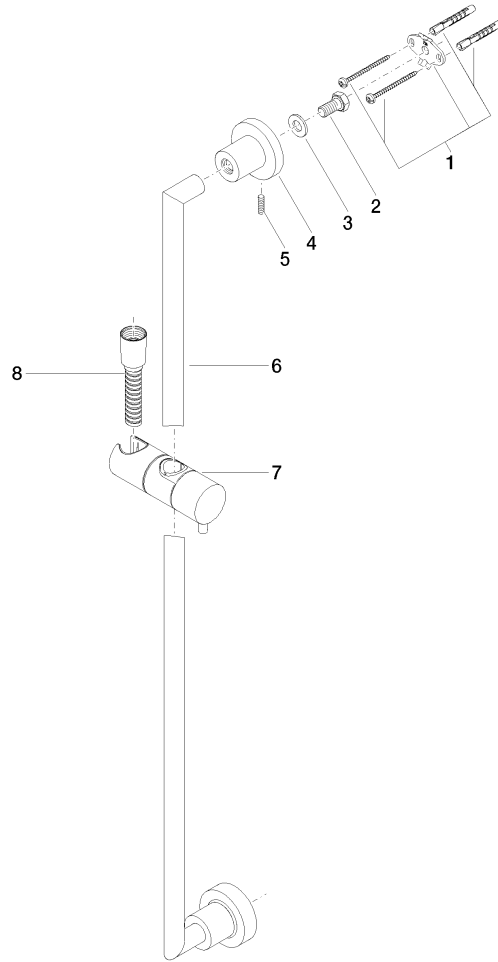

ST 050 203 1892

- slide bar
- Pipe diameter 18 mm
- rosettes Ø 55 mm
- gauge 800 mm
- metal shower hose 1750mm with integrated anti-twist protection
- shower hose connector 3/8"
- Three or five settings: COMPACT RAIN, COMPACT SOFT FLOW, COMPACT AQUAPRESSURE FLOW, max. flow rate 15 l/min (at 3 bar)
- Function from: 7 l/min
- spray head Ø 100mm

- slide bar
- Pipe diameter 18 mm
- rosettes Ø 55 mm
- gauge 800 mm
- metal shower hose 1750mm with integrated anti-twist protection
- shower hose connector 3/8"
- WRAS 2009048

This article does not include a hand shower!

Required miscellaneous

	Hand shower FlowReduce - Matte Black	28 018 979-33 0010
---	---	--------------------

ST 050 203 1892

Spare parts list

No.	Item Number	Name	Quantity used	Delivery time
1	05 17 20 739 00 90	fixing set	2	2
2	09 30 30 071 90	screw	2	2
3	09 30 11 046 90	disc	2	2
4	08 17 89 505-33	holder	2	30
5	04 31 11 113 00 90	pin	2	2
6	05 28 22 590 00-33	bar	1	30
7	12 580 970-33	Slide unit - Matte Black	1	10
8	28 322 970-33	Metal shower hose 1/2" x 3/8" x 1750 mm - Matte Black	1	2