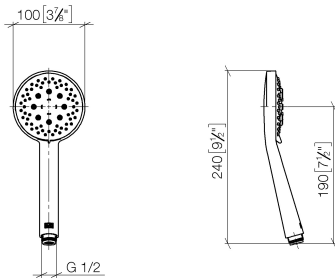

ST 050 203 1892

- slide bar
- Pipe diameter 18 mm
- rosettes Ø 55 mm
- gauge 800 mm
- metal shower hose 1750mm with integrated anti-twist protection
- shower hose connector 3/8"
- Three or five settings: COMPACT RAIN, COMPACT SOFT FLOW, COMPACT AQUAPRESSURE FLOW, max. flow rate 15 l/min (at 3 bar)
- Function from: 7 l/min
- spray head Ø 100mm

- slide bar
- Pipe diameter 18 mm
- rosettes Ø 55 mm
- gauge 800 mm
- metal shower hose 1750mm with integrated anti-twist protection
- shower hose connector 3/8"
- WRAS 2009048

This article does not include a hand shower!

TARA Shower set - Matte Black

TARA

ST 050 203 1892

TARA Shower set - Matte Black

TARA

ST 050 203 1892

TARA Shower set - Matte Black

TARA

ST 050 203 1892

ST 050 203 1892

mm [inches]

Flow rate chart

Certificates

LGA_29984.

DVGW_DW-
6517DN0129.

WRAS_2210003.