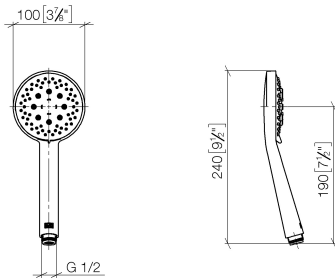

ST 050 203 1892

- slide bar
- Pipe diameter 18 mm
- rosettes Ø 55 mm
- gauge 800 mm
- metal shower hose 1750mm with integrated anti-twist protection
- shower hose connector 3/8"
- Three or five settings: COMPACT RAIN, COMPACT SOFT FLOW, COMPACT AQUAPRESSURE FLOW, max. flow rate 15 l/min (at 3 bar)
- Function from: 7 l/min
- spray head Ø 100mm

TARA Shower set - Brushed Champagne (22kt Gold)

TARA

ST 050 203 1892

TARA Shower set - Brushed Champagne (22kt Gold)

TARA

ST 050 203 1892

ST 050 203 1892

mm [inches]

No.	Item Number	Name	Quantity used	Delivery time
1	09 23 01 039 90	sieve	1	2

ST 050 203 1892

- slide bar
- Pipe diameter 18 mm
- rosettes Ø 55 mm
- gauge 800 mm
- metal shower hose 1750mm with integrated anti-twist protection
- shower hose connector 3/8"
- WRAS 2009048

No.	Item Number	Name	Quantity used	Delivery time
1	05 17 20 739 00 90	fixing set	2	2
2	09 30 30 071 90	screw	2	2
3	09 30 11 046 90	disc	2	2
4	08 17 89 505-46	holder	2	30
5	04 31 11 113 00 90	pin	2	2
6	05 28 22 590 00-46	bar	1	30
7	12 580 970-46	Slide unit - Brushed Champagne (22kt Gold)	1	30
8	28 322 970-46	Metal shower hose 1/2" x 3/8" x 1750 mm - Brushed Champagne (22kt Gold)	1	30