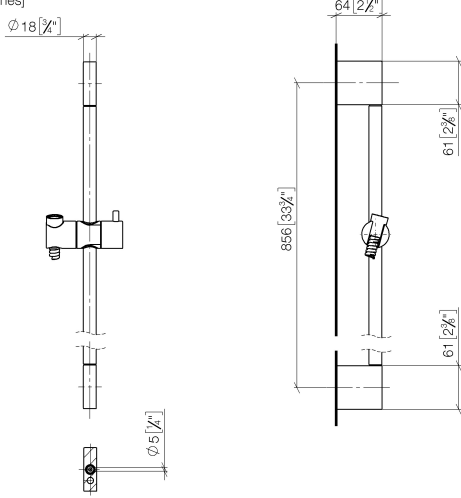

ST 050 203 2979

Fits: IMO, LISSÉ, META

- slide bar
- Pipe diameter 18 mm
- gauge 853 mm
- metal shower hose 1750mm with integrated anti-twist protection
- shower hose connector 3/8"
- Three or five settings: COMPACT RAIN, COMPACT SOFT FLOW, COMPACT AQUAPRESSURE FLOW, max. flow rate 6.8 l/min (at 3 bar)
- Function from: 6 l/min
- spray head Ø 100mm
- This product can help a building meet the requirements of Green Building Rating Systems, e.g. LEED®, BREEAM®, DGNB

ST 050 203 2979

Fits: IMO, LULU, MEM, TARA, CL.1, LISSÉ,
VAIA, META, CYO

- slide bar
- Pipe diameter 18 mm
- gauge 853 mm
- metal shower hose 1750mm with integrated anti-twist protection
- shower hose connector 3/8"

Required miscellaneous

	Concealed wall elbow - •min. recess depth 90 mm •max. recess depth 163 mm	35 085 970 90
---	--	---------------

Required miscellaneous

	Slide unit - Brushed Light Gold	12 580 970-27
---	--	---------------

Required miscellaneous

	Hand shower FlowReduce - Brushed Light Gold	28 018 979-27 0010
---	--	-----------------------

ST 050 203 2979

mm [inches]

ST 050 203 2979

Spare parts list

No.	Item Number	Name	Quantity used	Delivery time
1	05 17 20 726 02 90	fixing set	2	2
2	08 17 20 726 90	holder	2	2
3	09 31 11 049 90	pin	2	2
4	04 31 11 113 00 90	pin	2	2
5	08 17 97 054-27	holder	2	60
6	90 28 22 597 00-27	holder	1	30
7	12 580 970-27	Slide unit - Brushed Light Gold	1	30
8	28 322 970-27	Metal shower hose 1/2" x 3/8" x 1750 mm - Brushed Light Gold	1	30