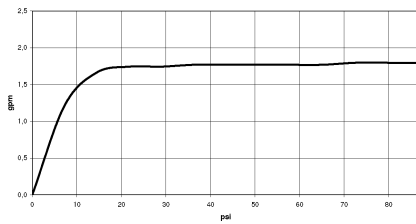

Shower set - Brushed Light Gold

IMO

ST 050 203 2979

Shower set - Brushed Light Gold

IMO

ST 050 203 2979

ST 050 203 2979

mm [inches]

Flow rate chart

Certificates

LGA_29984.

Spare parts list

No.	Item Number	Name	Quantity used	Delivery time
1	09 23 01 039 90	sieve	1	2