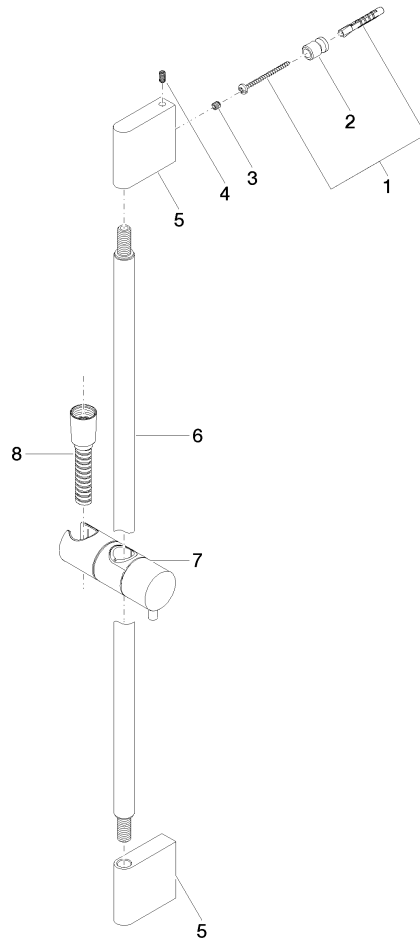

ST 050 203 2979

Fits: IMO, LISSÉ, META

- slide bar
- Pipe diameter 18 mm
- gauge 853 mm
- metal shower hose 1750mm with integrated anti-twist protection
- shower hose connector 3/8"
- Three or five settings: COMPACT RAIN, COMPACT SOFT FLOW, COMPACT AQUAPRESSURE FLOW, max. flow rate 6.8 l/min (at 3 bar)
- Function from: 6 l/min
- spray head Ø 100mm
- This product can help a building meet the requirements of Green Building Rating Systems, e.g. LEED®, BREEAM®, DGNB

ST 050 203 2979

Fits: IMO, LULU, MEM, TARA, CL.1, LISSÉ,
VAIA, META, CYO

- slide bar
- Pipe diameter 18 mm
- gauge 853 mm
- metal shower hose 1750mm with integrated anti-twist protection
- shower hose connector 3/8"

Required miscellaneous

	Concealed wall elbow - •min. recess depth 90 mm •max. recess depth 163 mm	35 085 970 90
---	--	---------------

Required miscellaneous

	Slide unit - Brushed Light Gold	12 580 970-27
---	--	---------------

Required miscellaneous

	Hand shower FlowReduce - Brushed Light Gold	28 018 979-27 0010
---	--	-----------------------

ST 050 203 2979

mm [inches]

ST 050 203 2979

Spare parts list

No.	Item Number	Name	Quantity used	Delivery time
1	05 17 20 726 02 90	fixing set	2	2
2	08 17 20 726 90	holder	2	2
3	09 31 11 049 90	pin	2	2
4	04 31 11 113 00 90	pin	2	2
5	08 17 97 054-27	holder	2	60
6	90 28 22 597 00-27	holder	1	30
7	12 580 970-27	Slide unit - Brushed Light Gold	1	30
8	28 322 970-27	Metal shower hose 1/2" x 3/8" x 1750 mm - Brushed Light Gold	1	30