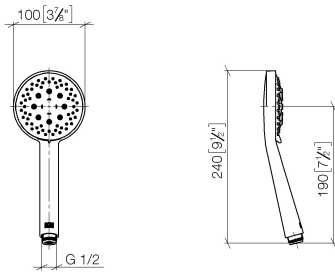

ST 050 203 2979

Fits: IMO, LISSÉ, META

- slide bar
- Pipe diameter 18 mm
- gauge 853 mm
- metal shower hose 1750mm with integrated anti-twist protection
- shower hose connector 3/8"
- Three or five settings: COMPACT RAIN, COMPACT SOFT FLOW, COMPACT AQUAPRESSURE FLOW, max. flow rate 6.8 l/min (at 3 bar)
- Function from: 6 l/min
- spray head Ø 100mm
- This product can help a building meet the requirements of Green Building Rating Systems, e.g. LEED®, BREEAM®, DGNB

Required miscellaneous

	Hand shower FlowReduce - Brushed Light Gold	28 018 979-27 0010
---	--	-----------------------

ST 050 203 2979

mm [inches]

ST 050 203 2979

Spare parts list

No.	Item Number	Name	Quantity used	Delivery time
1	05 17 20 726 02 90	fixing set	2	2
2	08 17 20 726 90	holder	2	2
3	09 31 11 049 90	pin	2	2
4	04 31 11 113 00 90	pin	2	2
5	08 17 97 054-27	holder	2	60
6	90 28 22 597 00-27	holder	1	30
7	12 580 970-27	Slide unit - Brushed Light Gold	1	30
8	28 322 970-27	Metal shower hose 1/2" x 3/8" x 1750 mm - Brushed Light Gold	1	30

Shower set - Brushed Light Gold

IMO

ST 050 203 2979

Shower set - Brushed Light Gold

IMO

ST 050 203 2979

ST 050 203 2979

mm [inches]

Flow rate chart

Certificates

LGA_29984.

Spare parts list

No.	Item Number	Name	Quantity used	Delivery time
1	09 23 01 039 90	sieve	1	2