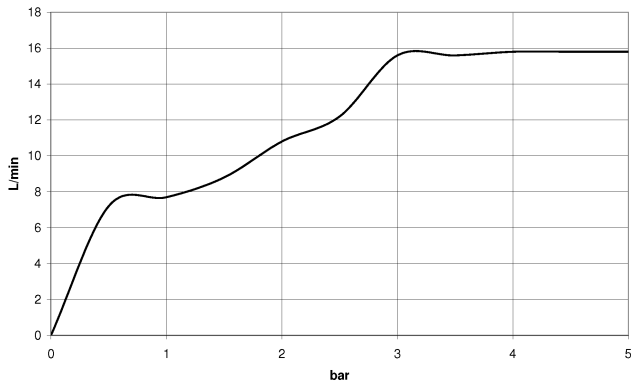

Shower set - Dark Chrome

IMO

ST 050 203 9979

ST 050 203 9979

mm [inches]

Flow rate chart

Certificates

LGA_29984.