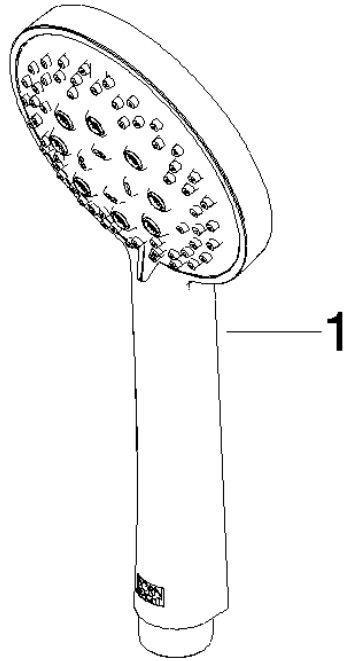

Shower set - Dark Chrome

ST 050 203 9979

Fits: IMO, LULU, MEM, TARA, CL.1, LISSÉ, VAIA, META, CYO

- slide bar
- Pipe diameter 18 mm
- gauge 853 mm
- metal shower hose 1750mm with integrated anti-twist protection
- shower hose connector 3/8"
- Three or five settings: COMPACT RAIN, COMPACT SOFT FLOW, COMPACT AQUAPRESSURE FLOW, max. flow rate 15 l/min (at 3 bar)
- Function from: 7 l/min
- spray head Ø 100mm

Shower set - Dark Chrome

IMO

ST 050 203 9979

ST 050 203 9979

	Brushed Durabross (23kt Gold)	28 018 979-28
	Brushed Durabross (23kt Gold)	28 018 979-28 0010
	Matte Black	28 018 979-33
	Matte Black	28 018 979-33 0010
	Brushed Bronze	28 018 979-42
	Brushed Bronze	28 018 979-42 0010
	Brushed Champagne (22kt Gold)	28 018 979-46
	Brushed Champagne (22kt Gold)	28 018 979-46 0010
	Champagne (22kt Gold)	28 018 979-47
	Champagne (22kt Gold)	28 018 979-47 0010
	Brushed Chrome	28 018 979-93
	Brushed Chrome	28 018 979-93 0010
	Brushed Dark Platinum	28 018 979-99
	Brushed Dark Platinum	28 018 979-99 0010

Shower set - Dark Chrome

IMO

ST 050 203 9979

ST 050 203 9979

mm [inches]

Flow rate chart

Certificates

LGA_29984.

DVGW_DW-
6517DN0129.

WRAS_2210003.

ST 050 203 9979

Parts for other
finishes can be found
here: [Chrome](#)

Spare parts list

No.	Item Number	Name	Quantity used	Delivery time
1	09 23 01 039 90	sieve	1	2