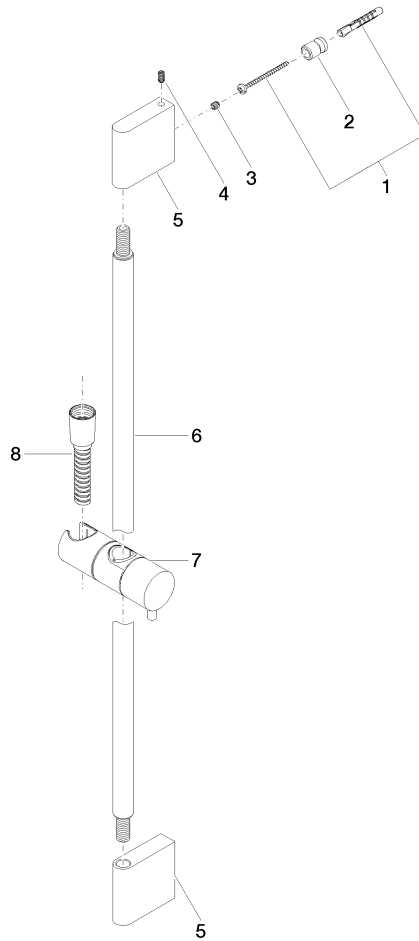

Shower set - Dark Chrome

ST 050 203 9979

Fits: IMO, LULU, MEM, TARA, CL.1, LISSÉ, VAIA, META, CYO

- slide bar
- Pipe diameter 18 mm
- gauge 853 mm
- metal shower hose 1750mm with integrated anti-twist protection
- shower hose connector 3/8"
- Three or five settings: COMPACT RAIN, COMPACT SOFT FLOW, COMPACT AQUAPRESSURE FLOW, max. flow rate 15 l/min (at 3 bar)
- Function from: 7 l/min
- spray head Ø 100mm

ST 050 203 9979

Fits: IMO, LULU, MEM, TARA, CL.1, LISSÉ,
VAIA, META, CYO

- slide bar
- Pipe diameter 18 mm
- gauge 853 mm
- metal shower hose 1750mm with integrated anti-twist protection
- shower hose connector 3/8"

Recommended miscellaneous

Wall elbow - Dark Chrome 28 450 980-19

Recommended miscellaneous

LISSÉ Wall elbow - Dark Chrome 28 450 845-19

ST 050 203 9979

mm [inches]

ST 050 203 9979

Parts for other finishes can be found here: [Chrome](#)

- Three or five settings: COMPACT RAIN, COMPACT SOFT FLOW, COMPACT AQUAPRESSURE FLOW, max. flow rate 15 l/min (at 3 bar)
- with anti-scale system
- spray head Ø 100mm
- 1/2" connection
- WRAS 1704043
- Function from: 7 l/min