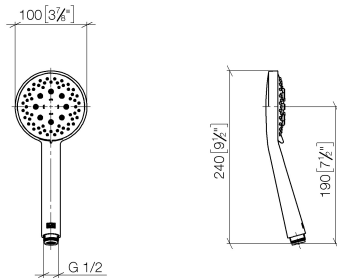

Shower set - Dark Chrome

ST 050 203 9979

Fits: IMO, LULU, MEM, TARA, CL.1, LISSÉ, VAIA, META, CYO

- slide bar
- Pipe diameter 18 mm
- gauge 853 mm
- metal shower hose 1750mm with integrated anti-twist protection
- shower hose connector 3/8"
- Three or five settings: COMPACT RAIN, COMPACT SOFT FLOW, COMPACT AQUAPRESSURE FLOW, max. flow rate 15 l/min (at 3 bar)
- Function from: 7 l/min
- spray head Ø 100mm

- Three or five settings: COMPACT RAIN, COMPACT SOFT FLOW, COMPACT AQUAPRESSURE FLOW, max. flow rate 15 l/min (at 3 bar)
- with anti-scale system
- spray head Ø 100mm
- 1/2" connection
- WRAS 1704043
- Function from: 7 l/min

Shower set - Dark Chrome

IMO

ST 050 203 9979

ST 050 203 9979

	Brushed Durabross (23kt Gold)	28 018 979-28
	Brushed Durabross (23kt Gold)	28 018 979-28 0010
	Matte Black	28 018 979-33
	Matte Black	28 018 979-33 0010
	Brushed Bronze	28 018 979-42
	Brushed Bronze	28 018 979-42 0010
	Brushed Champagne (22kt Gold)	28 018 979-46
	Brushed Champagne (22kt Gold)	28 018 979-46 0010
	Champagne (22kt Gold)	28 018 979-47
	Champagne (22kt Gold)	28 018 979-47 0010
	Brushed Chrome	28 018 979-93
	Brushed Chrome	28 018 979-93 0010
	Brushed Dark Platinum	28 018 979-99
	Brushed Dark Platinum	28 018 979-99 0010

Shower set - Dark Chrome

IMO

ST 050 203 9979

ST 050 203 9979

mm [inches]

Flow rate chart

Certificates

LGA_29984.