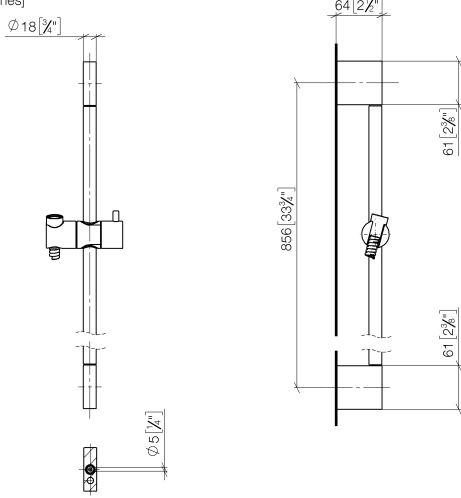

ST 050 203 9979

mm [inches]