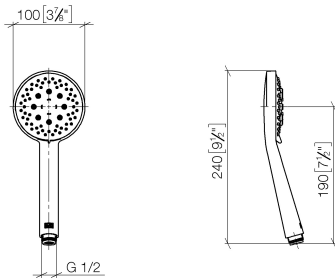

Shower set - Brushed Champagne (22kt Gold)

IMO

ST 050 203 9979

Fits: IMO, LULU, MEM, TARA, CL.1, LISSÉ, VAIA, META, CYO

- slide bar
- Pipe diameter 18 mm
- gauge 853 mm
- metal shower hose 1750mm with integrated anti-twist protection
- shower hose connector 3/8"
- Three or five settings: COMPACT RAIN, COMPACT SOFT FLOW, COMPACT AQUAPRESSURE FLOW, max. flow rate 15 l/min (at 3 bar)
- Function from: 7 l/min
- spray head Ø 100mm

Shower set - Brushed Champagne (22kt Gold)

IMO

ST 050 203 9979

Fits: IMO, LULU, MEM, TARA, CL.1, LISSÉ,
VAIA, META, CYO

- slide bar
- Pipe diameter 18 mm
- gauge 853 mm
- metal shower hose 1750mm with integrated anti-twist protection
- shower hose connector 3/8"
- WRAS 2009048

ST 050 203 9979

mm [inches]

ST 050 203 9979

Parts for other finishes can be found here: [Chrome](#)

Spare parts list

No.	Item Number	Name	Quantity used	Delivery time
1	05 17 20 726 02 90	fixing set	2	2
2	08 17 20 726 90	holder	2	2
3	09 31 11 049 90	pin	2	2
4	04 31 11 113 00 90	pin	2	2
5	08 17 97 054-46	holder	2	30
6	90 28 22 597 00-46	holder	1	30
7	12 580 970-46	Slide unit - Brushed Champagne (22kt Gold)	1	30
8	28 322 970-46	Metal shower hose 1/2" x 3/8" x 1750 mm - Brushed Champagne (22kt Gold)	1	30

ST 050 203 9979

ST 050 203 9979

mm [inches]

Flow rate chart

Certificates

LGA_29984.

DVGW_DW-
6517DN0129.

WRAS_2210003.