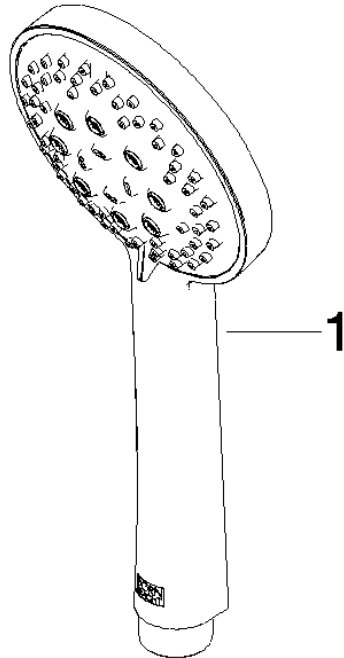

ST 050 203 9979

Parts for other
finishes can be found
here: [Chrome](#)

Spare parts list

No.	Item Number	Name	Quantity used	Delivery time
1	09 23 01 039 90	sieve	1	2