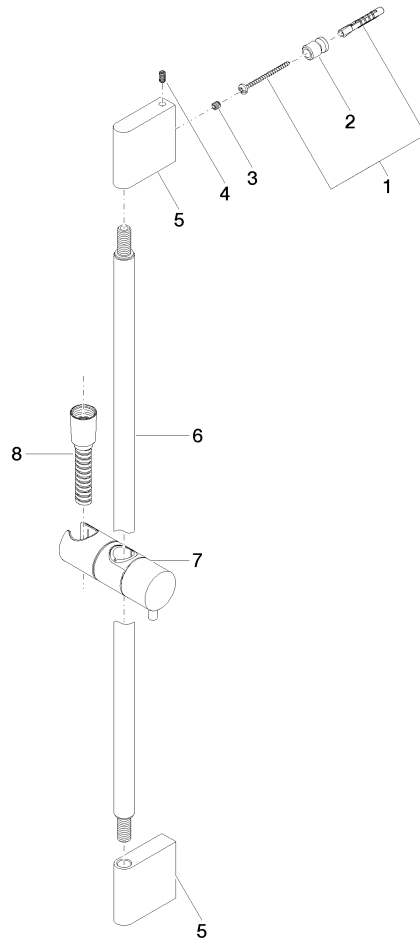

Shower set - Brushed Champagne (22kt Gold)

IMO

ST 050 203 9979

Fits: IMO, LULU, MEM, TARA, CL.1, LISSÉ, VAIA, META, CYO

- slide bar
- Pipe diameter 18 mm
- gauge 853 mm
- metal shower hose 1750mm with integrated anti-twist protection
- shower hose connector 3/8"
- Three or five settings: COMPACT RAIN, COMPACT SOFT FLOW, COMPACT AQUAPRESSURE FLOW, max. flow rate 15 l/min (at 3 bar)
- Function from: 7 l/min
- spray head Ø 100mm

Shower set - Brushed Champagne (22kt Gold)

IMO

ST 050 203 9979

Fits: IMO, LULU, MEM, TARA, CL.1, LISSÉ,
VAIA, META, CYO

- slide bar
- Pipe diameter 18 mm
- gauge 853 mm
- metal shower hose 1750mm with integrated anti-twist protection
- shower hose connector 3/8"
- WRAS 2009048

ST 050 203 9979

mm [inches]

ST 050 203 9979

Parts for other finishes can be found here: [Chrome](#)

Spare parts list

No.	Item Number	Name	Quantity used	Delivery time
1	05 17 20 726 02 90	fixing set	2	2
2	08 17 20 726 90	holder	2	2
3	09 31 11 049 90	pin	2	2
4	04 31 11 113 00 90	pin	2	2
5	08 17 97 054-46	holder	2	30
6	90 28 22 597 00-46	holder	1	30
7	12 580 970-46	Slide unit - Brushed Champagne (22kt Gold)	1	30
8	28 322 970-46	Metal shower hose 1/2" x 3/8" x 1750 mm - Brushed Champagne (22kt Gold)	1	30

Shower set - Brushed Champagne (22kt Gold)

IMO

ST 050 203 9979

- Three or five settings: COMPACT RAIN, COMPACT SOFT FLOW, COMPACT AQUAPRESSURE FLOW, max. flow rate 15 l/min (at 3 bar)
- with anti-scale system
- spray head Ø 100mm
- 1/2" connection
- WRAS 2210003
- Function from: 7 l/min