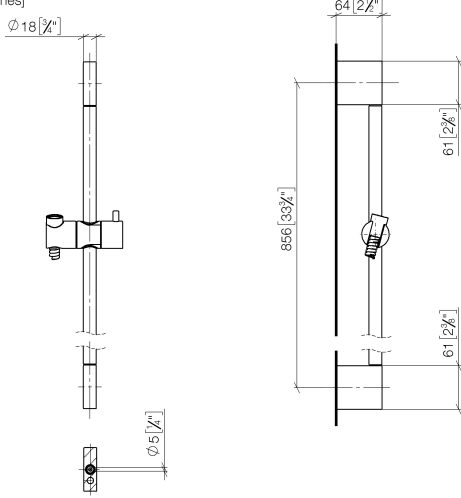

Shower set - Brushed Champagne (22kt Gold)

IMO

ST 050 203 9979

Fits: IMO, LULU, MEM, TARA, CL.1, LISSÉ, VAIA, META, CYO

- slide bar
- Pipe diameter 18 mm
- gauge 853 mm
- metal shower hose 1750mm with integrated anti-twist protection
- shower hose connector 3/8"
- Three or five settings: COMPACT RAIN, COMPACT SOFT FLOW, COMPACT AQUAPRESSURE FLOW, max. flow rate 15 l/min (at 3 bar)
- Function from: 7 l/min
- spray head Ø 100mm

Shower set - Brushed Champagne (22kt Gold)

IMO

ST 050 203 9979

Fits: IMO, LULU, MEM, TARA, CL.1, LISSÉ,
VAIA, META, CYO

- slide bar
- Pipe diameter 18 mm
- gauge 853 mm
- metal shower hose 1750mm with integrated anti-twist protection
- shower hose connector 3/8"
- WRAS 2009048

ST 050 203 9979

mm [inches]

ST 050 203 9979

Parts for other finishes can be found here: [Chrome](#)

Spare parts list

No.	Item Number	Name	Quantity used	Delivery time
1	05 17 20 726 02 90	fixing set	2	2
2	08 17 20 726 90	holder	2	2
3	09 31 11 049 90	pin	2	2
4	04 31 11 113 00 90	pin	2	2
5	08 17 97 054-46	holder	2	30
6	90 28 22 597 00-46	holder	1	30
7	12 580 970-46	Slide unit - Brushed Champagne (22kt Gold)	1	30
8	28 322 970-46	Metal shower hose 1/2" x 3/8" x 1750 mm - Brushed Champagne (22kt Gold)	1	30

Shower set - Brushed Champagne (22kt Gold)

IMO

ST 050 203 9979

- Three or five settings: COMPACT RAIN, COMPACT SOFT FLOW, COMPACT AQUAPRESSURE FLOW, max. flow rate 15 l/min (at 3 bar)
- with anti-scale system
- spray head Ø 100mm
- 1/2" connection
- WRAS 2210003
- Function from: 7 l/min