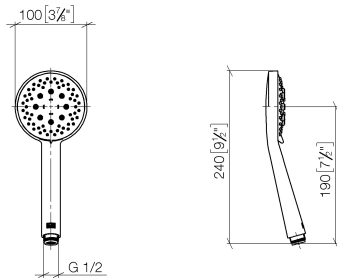

Shower set - Champagne (22kt Gold)

ST 050 203 9979

Fits: IMO, LULU, MEM, TARA, CL.1, LISSÉ, VAIA, META, CYO

- slide bar
- Pipe diameter 18 mm
- gauge 853 mm
- metal shower hose 1750mm with integrated anti-twist protection
- shower hose connector 3/8"
- Three or five settings: COMPACT RAIN, COMPACT SOFT FLOW, COMPACT AQUAPRESSURE FLOW, max. flow rate 15 l/min (at 3 bar)
- Function from: 7 l/min
- spray head Ø 100mm

Recommended miscellaneous

Wall elbow - Champagne (22kt Gold) 28 450 980-47

ST 050 203 9979

mm [inches]

ST 050 203 9979

Parts for other finishes can be found here: [Chrome](#)

Spare parts list

No.	Item Number	Name	Quantity used	Delivery time
1	05 17 20 726 02 90	fixing set	2	2
2	08 17 20 726 90	holder	2	2
3	09 31 11 049 90	pin	2	2
4	04 31 11 113 00 90	pin	2	2
5	08 17 97 054-47	holder	2	30
6	90 28 22 597 00-47	holder	1	30
7	12 580 970-47	Slide unit - Champagne (22kt Gold)	1	30
8	28 322 970-47	Metal shower hose 1/2" x 3/8" x 1750 mm - Champagne (22kt Gold)	1	30

Shower set - Champagne (22kt Gold)

IMO

ST 050 203 9979

- Three or five settings: COMPACT RAIN, COMPACT SOFT FLOW, COMPACT AQUAPRESSURE FLOW, max. flow rate 15 l/min (at 3 bar)
- with anti-scale system
- spray head Ø 100mm
- 1/2" connection
- WRAS 2210003
- Function from: 7 l/min

ST 050 203 9979

ST 050 203 9979

mm [inches]

Flow rate chart

Certificates

LGA_29984.

DVGW_DW-
6517DN0129.

WRAS_2210003.