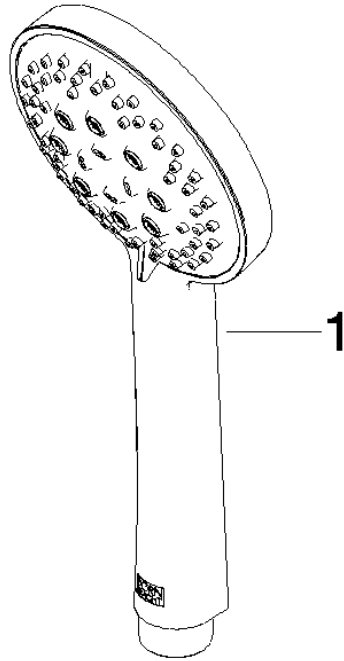

Shower set - Champagne (22kt Gold)

ST 050 203 9979

Fits: IMO, LULU, MEM, TARA, CL.1, LISSÉ, VAIA, META, CYO

- slide bar
- Pipe diameter 18 mm
- gauge 853 mm
- metal shower hose 1750mm with integrated anti-twist protection
- shower hose connector 3/8"
- Three or five settings: COMPACT RAIN, COMPACT SOFT FLOW, COMPACT AQUAPRESSURE FLOW, max. flow rate 15 l/min (at 3 bar)
- Function from: 7 l/min
- spray head Ø 100mm

IMO

ST 050 203 9979

Shower set - Champagne (22kt Gold)

IMO

ST 050 203 9979

Fits: IMO, LULU, MEM, TARA, CL.1, LISSÉ,
VAIA, META, CYO

- slide bar
- Pipe diameter 18 mm
- gauge 853 mm
- metal shower hose 1750mm with integrated anti-twist protection
- shower hose connector 3/8"
- WRAS 2009048

ST 050 203 9979

ST 050 203 9979

mm [inches]

Flow rate chart

Certificates

LGA_29984.

DVGW_DW-
6517DN0129.

WRAS_2210003.

ST 050 203 9979

Parts for other
finishes can be found
here: [Chrome](#)

Spare parts list

No.	Item Number	Name	Quantity used	Delivery time
1	09 23 01 039 90	sieve	1	2