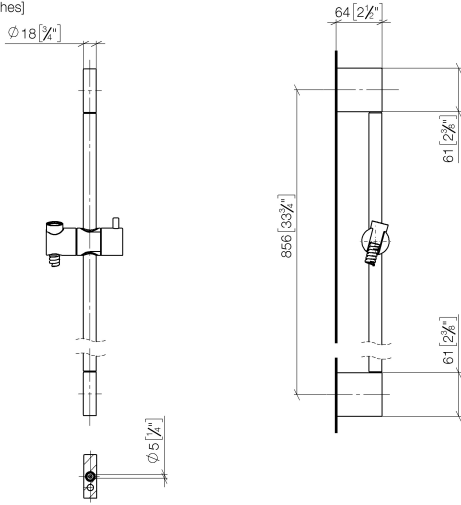

Shower set - Champagne (22kt Gold)

ST 050 203 9979

Fits: IMO, LULU, MEM, TARA, CL.1, LISSÉ, VAIA, META, CYO

- slide bar
- Pipe diameter 18 mm
- gauge 853 mm
- metal shower hose 1750mm with integrated anti-twist protection
- shower hose connector 3/8"
- Three or five settings: COMPACT RAIN, COMPACT SOFT FLOW, COMPACT AQUAPRESSURE FLOW, max. flow rate 15 l/min (at 3 bar)
- Function from: 7 l/min
- spray head Ø 100mm

IMO

ST 050 203 9979

Shower set - Champagne (22kt Gold)

IMO

ST 050 203 9979

Fits: IMO, LULU, MEM, TARA, CL.1, LISSÉ,
VAIA, META, CYO

- slide bar
- Pipe diameter 18 mm
- gauge 853 mm
- metal shower hose 1750mm with integrated anti-twist protection
- shower hose connector 3/8"
- WRAS 2009048

Recommended miscellaneous

Wall elbow - Champagne (22kt Gold) 28 450 980-47

ST 050 203 9979

mm [inches]

ST 050 203 9979

Parts for other finishes can be found here: [Chrome](#)

Spare parts list

No.	Item Number	Name	Quantity used	Delivery time
1	05 17 20 726 02 90	fixing set	2	2
2	08 17 20 726 90	holder	2	2
3	09 31 11 049 90	pin	2	2
4	04 31 11 113 00 90	pin	2	2
5	08 17 97 054-47	holder	2	30
6	90 28 22 597 00-47	holder	1	30
7	12 580 970-47	Slide unit - Champagne (22kt Gold)	1	30
8	28 322 970-47	Metal shower hose 1/2" x 3/8" x 1750 mm - Champagne (22kt Gold)	1	30

Shower set - Champagne (22kt Gold)

IMO

ST 050 203 9979

- Three or five settings: COMPACT RAIN, COMPACT SOFT FLOW, COMPACT AQUAPRESSURE FLOW, max. flow rate 15 l/min (at 3 bar)
- with anti-scale system
- spray head Ø 100mm
- 1/2" connection
- WRAS 2210003
- Function from: 7 l/min