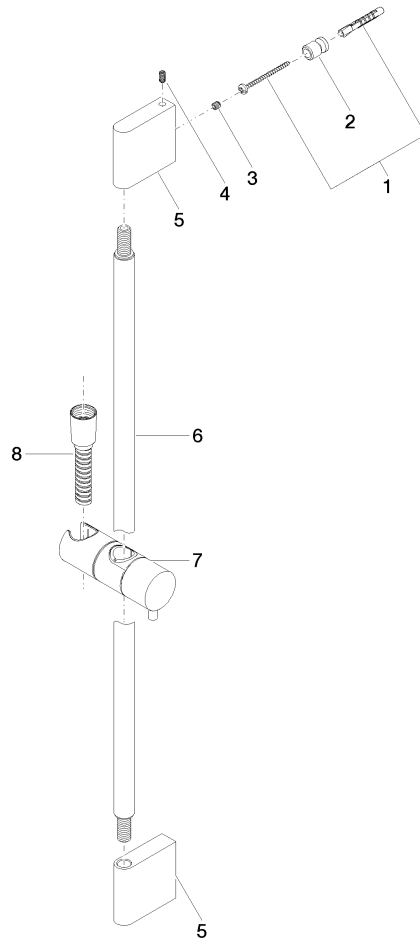

Shower set - Champagne (22kt Gold)

ST 050 203 9979

Fits: IMO, LULU, MEM, TARA, CL.1, LISSÉ, VAIA, META, CYO

- slide bar
- Pipe diameter 18 mm
- gauge 853 mm
- metal shower hose 1750mm with integrated anti-twist protection
- shower hose connector 3/8"
- Three or five settings: COMPACT RAIN, COMPACT SOFT FLOW, COMPACT AQUAPRESSURE FLOW, max. flow rate 15 l/min (at 3 bar)
- Function from: 7 l/min
- spray head Ø 100mm

IMO

ST 050 203 9979

Shower set - Champagne (22kt Gold)

IMO

ST 050 203 9979

Fits: IMO, LULU, MEM, TARA, CL.1, LISSÉ,
VAIA, META, CYO

- slide bar
- Pipe diameter 18 mm
- gauge 853 mm
- metal shower hose 1750mm with integrated anti-twist protection
- shower hose connector 3/8"
- WRAS 2009048

Recommended miscellaneous

Wall elbow - Champagne (22kt Gold) 28 450 980-47

ST 050 203 9979

mm [inches]

ST 050 203 9979

Parts for other finishes can be found here: [Chrome](#)

Spare parts list

No.	Item Number	Name	Quantity used	Delivery time
1	05 17 20 726 02 90	fixing set	2	2
2	08 17 20 726 90	holder	2	2
3	09 31 11 049 90	pin	2	2
4	04 31 11 113 00 90	pin	2	2
5	08 17 97 054-47	holder	2	30
6	90 28 22 597 00-47	holder	1	30
7	12 580 970-47	Slide unit - Champagne (22kt Gold)	1	30
8	28 322 970-47	Metal shower hose 1/2" x 3/8" x 1750 mm - Champagne (22kt Gold)	1	30

Shower set - Champagne (22kt Gold)

IMO

ST 050 203 9979

- Three or five settings: COMPACT RAIN, COMPACT SOFT FLOW, COMPACT AQUAPRESSURE FLOW, max. flow rate 15 l/min (at 3 bar)
- with anti-scale system
- spray head Ø 100mm
- 1/2" connection
- WRAS 2210003
- Function from: 7 l/min