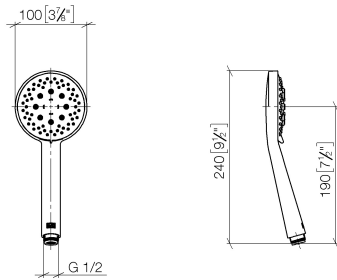

## Shower set - Brushed Chrome

---

IMO

ST 050 203 9979

ST 050 203 9979

Fits: IMO, LULU, MEM, TARA, CL.1, LISSÉ,  
VAIA, META, CYO

- slide bar
- Pipe diameter 18 mm
- gauge 853 mm
- metal shower hose 1750mm with integrated anti-twist protection
- shower hose connector 3/8"

## Shower set - Brushed Chrome

IMO

ST 050 203 9979

---

ST 050 203 9979

mm [inches]

Flow rate chart

Certificates