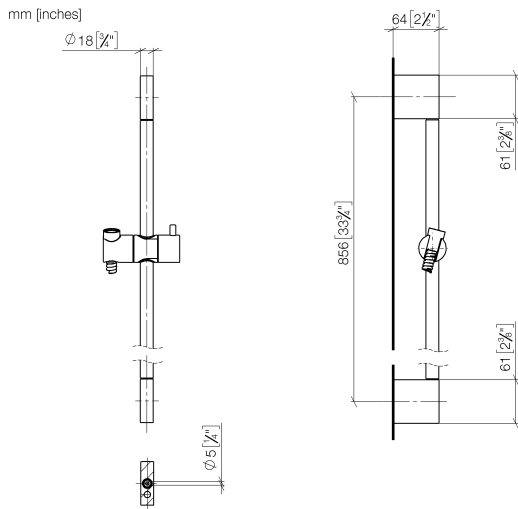

ST 050 203 9979

Fits: IMO, LULU, MEM, TARA, CL.1, LISSÉ, VAIA, META, CYO

- slide bar
- Pipe diameter 18 mm
- gauge 853 mm
- metal shower hose 1750mm with integrated anti-twist protection
- shower hose connector 3/8"
- Three or five settings: COMPACT RAIN, COMPACT SOFT FLOW, COMPACT AQUAPRESSURE FLOW, max. flow rate 15 l/min (at 3 bar)
- Function from: 7 l/min
- spray head Ø 100mm

## Shower set - Brushed Chrome

---

IMO

ST 050 203 9979

ST 050 203 9979

Fits: IMO, LULU, MEM, TARA, CL.1, LISSÉ,  
VAIA, META, CYO

- slide bar
- Pipe diameter 18 mm
- gauge 853 mm
- metal shower hose 1750mm with integrated anti-twist protection
- shower hose connector 3/8"

ST 050 203 9979

Certificates

WRAS\_2009048. ACS\_20 ACC LY 738. IAPMO\_4976 (2).

ST 050 203 9979

Parts for other finishes can be found here: [Chrome](#)

Spare parts list

No.	Item Number	Name	Quantity used	Delivery time
1	05 17 20 726 02 90	fixing set	2	2
2	08 17 20 726 90	holder	2	2
3	09 31 11 049 90	pin	2	2
4	04 31 11 113 00 90	pin	2	2
5	08 17 97 054-93	holder	2	20
6	90 28 22 597 00-93	holder	1	20
7	12 580 970-93	Slide unit - Brushed Chrome	1	20
8	28 322 970-93	Metal shower hose 1/2" x 3/8" x 1750 mm - Brushed Chrome	1	20

ST 050 203 9979

- Three or five settings: COMPACT RAIN, COMPACT SOFT FLOW, COMPACT AQUAPRESSURE FLOW, max. flow rate 15 l/min (at 3 bar)
- with anti-scale system
- spray head Ø 100mm
- 1/2" connection
- WRAS 1704043
- Function from: 7 l/min