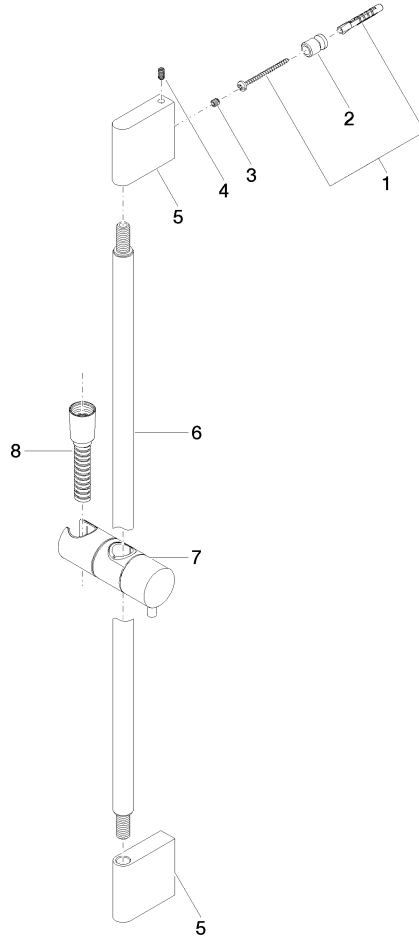

ST 050 203 9979

Fits: IMO, LULU, MEM, TARA, CL.1, LISSÉ, VAIA, META, CYO

- slide bar
- Pipe diameter 18 mm
- gauge 853 mm
- metal shower hose 1750mm with integrated anti-twist protection
- shower hose connector 3/8"
- Three or five settings: COMPACT RAIN, COMPACT SOFT FLOW, COMPACT AQUAPRESSURE FLOW, max. flow rate 15 l/min (at 3 bar)
- Function from: 7 l/min
- spray head Ø 100mm

## Shower set - Brushed Chrome

---

IMO

ST 050 203 9979

ST 050 203 9979

Fits: IMO, LULU, MEM, TARA, CL.1, LISSÉ,  
VAIA, META, CYO

- slide bar
- Pipe diameter 18 mm
- gauge 853 mm
- metal shower hose 1750mm with integrated anti-twist protection
- shower hose connector 3/8"

ST 050 203 9979

Certificates

WRAS\_2009048. ACS\_20 ACC LY 738. IAPMO\_4976 (2).

ST 050 203 9979

Parts for other finishes can be found here: [Chrome](#)

Spare parts list

No.	Item Number	Name	Quantity used	Delivery time
1	05 17 20 726 02 90	fixing set	2	2
2	08 17 20 726 90	holder	2	2
3	09 31 11 049 90	pin	2	2
4	04 31 11 113 00 90	pin	2	2
5	08 17 97 054-93	holder	2	20
6	90 28 22 597 00-93	holder	1	20
7	12 580 970-93	Slide unit - Brushed Chrome	1	20
8	28 322 970-93	Metal shower hose 1/2" x 3/8" x 1750 mm - Brushed Chrome	1	20

ST 050 203 9979

- Three or five settings: COMPACT RAIN, COMPACT SOFT FLOW, COMPACT AQUAPRESSURE FLOW, max. flow rate 15 l/min (at 3 bar)
- with anti-scale system
- spray head Ø 100mm
- 1/2" connection
- WRAS 1704043
- Function from: 7 l/min