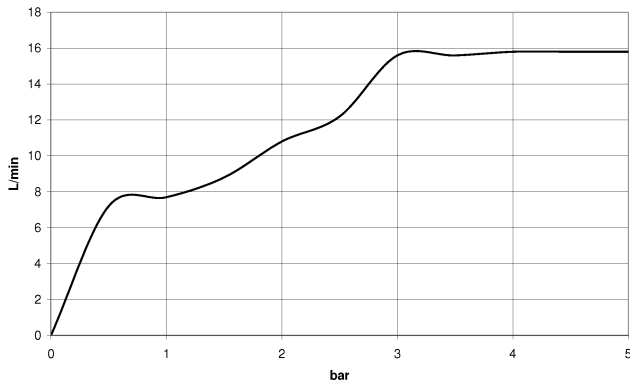

## Shower set - Brushed Chrome

IMO

ST 050 203 9979

---

ST 050 203 9979

mm [inches]

Flow rate chart

Certificates