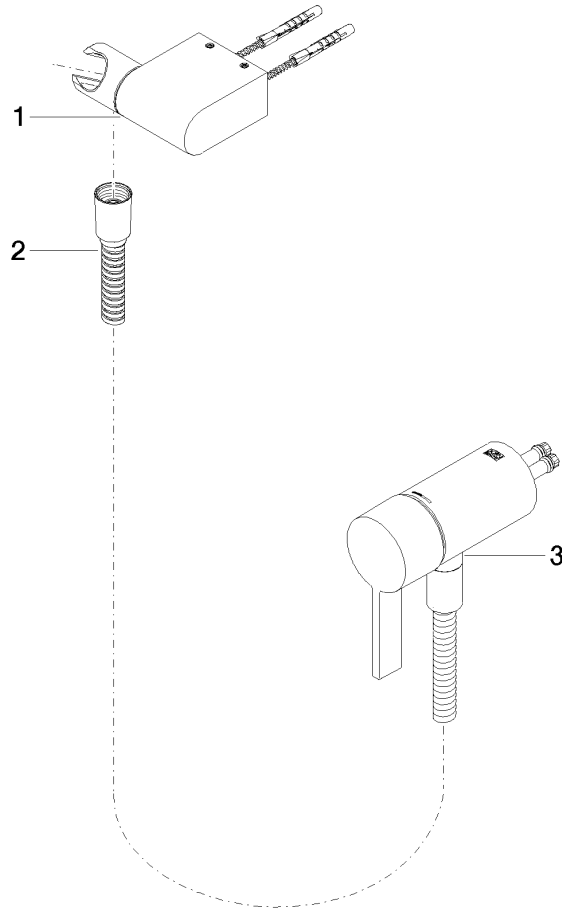

Concealed single-lever mixer with integrated shower connection with hand shower set - Platinum

IMO

ST 050 204 8979

- metal shower hose 1750mm with integrated anti-twist protection
 - Hand shower: COMPACT RAIN, max. flow rate 10 l/min (at 3 bar)
 - spray head Ø 130 mm
- Intrinsic protection against back flow.**

28 018 979-08
0010

Concealed single-lever mixer with integrated shower connection with hand shower set - Platinum

IMO

ST 050 204 8070
mm [inches]

Certificates

Belgaqua_21-025- WRAS_2011027. LGA_29928.
27_1.

ST 050 204 8979

Spare parts list

No.	Item Number	Name	Quantity used	Delivery time
1	28 060 970-08	Wall bracket swivel - Platinum	1	40
2	28 322 970-08	Metal shower hose 1/2" x 3/8" x 1750 mm - Platinum	1	40
3	36 050 970-08	Concealed single-lever mixer with integrated shower connection - Platinum	1	40

Concealed single-lever mixer with integrated shower connection with hand shower set - Platinum

IMO

ST 050 204 8979

- COMPACT RAIN, max. flow rate 15 l/min (at 3 bar)
- with anti-scale system
- spray head Ø 130 mm
- 1/2" connection