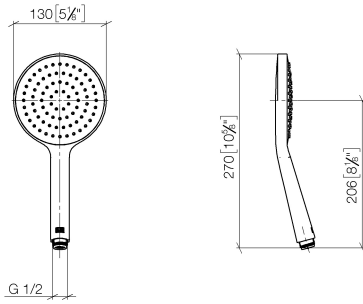

Concealed single-lever mixer with integrated shower connection with hand shower set - Platinum

IMO

ST 050 204 8979

- metal shower hose 1750mm with integrated anti-twist protection
 - Hand shower: COMPACT RAIN, max. flow rate 10 l/min (at 3 bar)
 - spray head Ø 130 mm
- Intrinsic protection against back flow.**

28 018 979-08
0010

Concealed single-lever mixer with integrated shower connection with hand shower set - Platinum

IMO

ST 050 204 8070
mm [inches]

Certificates

Belgaqua_21-025- WRAS_2011027. LGA_29928.
27_1.

IMO

ST 050 204 8979

Concealed single-lever mixer with integrated shower connection with hand shower set - Platinum

IMO

ST 050 204 8979

Concealed single-lever mixer with integrated shower connection with hand shower set - Platinum

ST 050 204 8070
mm [inches]

Flow rate chart

Certificates

DVGW_DW-
6517DN0129.

LGA_29983.

WRAS_2009011.

Concealed single-lever mixer with integrated shower connection with hand shower set - Platinum

ST 050 204 8979
Parts for other
finishes can be found
here: [Chrome](#)