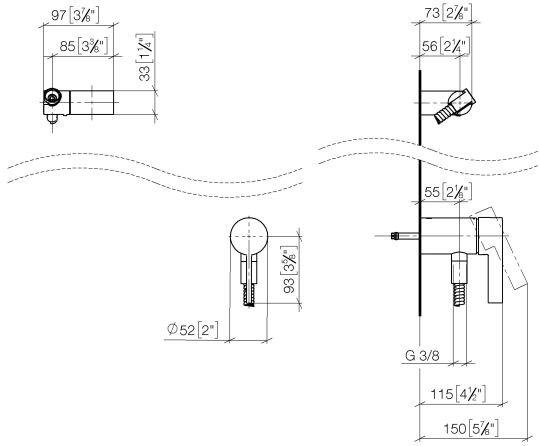

Concealed single-lever mixer with integrated shower connection with hand shower set - Platinum

IMO

ST 050 204 8979

- metal shower hose 1750mm with integrated anti-twist protection
 - Hand shower: COMPACT RAIN, max. flow rate 10 l/min (at 3 bar)
 - spray head Ø 130 mm
- Intrinsic protection against back flow.**

28 018 979-08
0010

Concealed single-lever mixer with integrated shower connection with hand shower set - Platinum

IMO

ST 050 204 8070
mm [inches]

Certificates

Belgaqua_21-025- WRAS_2011027. LGA_29928.
27_1.

ST 050 204 8979

Spare parts list

No.	Item Number	Name	Quantity used	Delivery time
1	28 060 970-08	Wall bracket swivel - Platinum	1	40
2	28 322 970-08	Metal shower hose 1/2" x 3/8" x 1750 mm - Platinum	1	40
3	36 050 970-08	Concealed single-lever mixer with integrated shower connection - Platinum	1	40

Concealed single-lever mixer with integrated shower connection with hand shower set - Platinum

IMO

ST 050 204 8979

- COMPACT RAIN, max. flow rate 15 l/min (at 3 bar)
- with anti-scale system
- spray head Ø 130 mm
- 1/2" connection