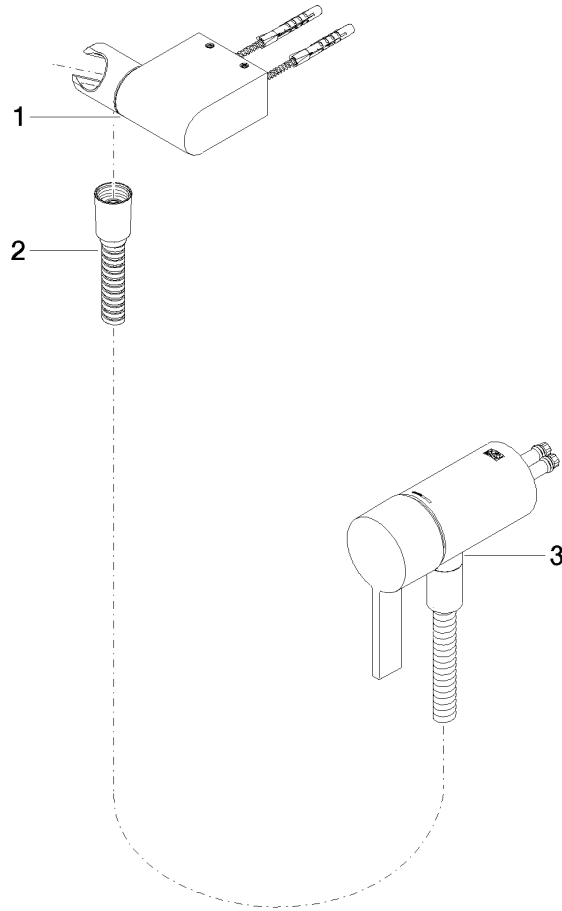

28 018 979-33
0010

Concealed single-lever mixer with integrated shower connection with hand shower set - Matte Black

IMO

ST 050 204 8070
mm [inches]

Certificates

Belgaqua_21-025- WRAS_2011027. LGA_29928.
27_1.

ST 050 204 8979

Spare parts list

No.	Item Number	Name	Quantity used	Delivery time
1	28 060 970-33	Wall bracket swivel - Matte Black	1	30
2	28 322 970-33	Metal shower hose 1/2" x 3/8" x 1750 mm - Matte Black	1	2
3	36 050 970-33	Concealed single-lever mixer with integrated shower connection - Matte Black	1	30

Concealed single-lever mixer with integrated shower connection with hand shower set - Matte Black

IMO

ST 050 204 8979

- COMPACT RAIN, max. flow rate 15 l/min (at 3 bar)
- with anti-scale system
- spray head Ø 130 mm
- 1/2" connection