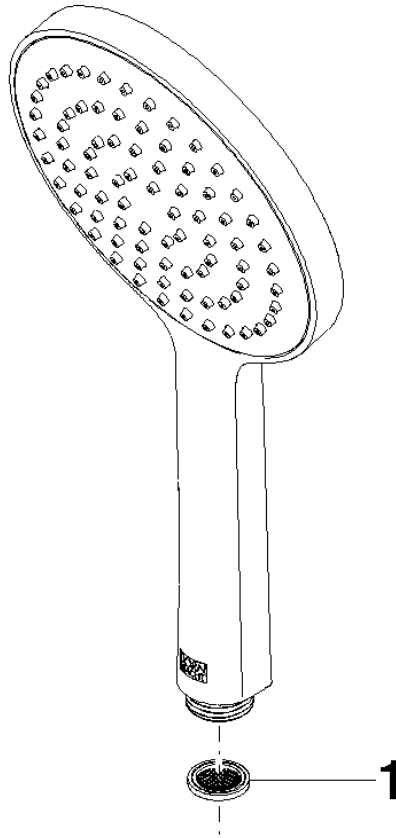

Concealed single-lever mixer with integrated shower connection with hand shower set - Matte Black

IMO

ST 050 204 8979

- metal shower hose 1750mm with integrated anti-twist protection
 - Hand shower: COMPACT RAIN, max. flow rate 10 l/min (at 3 bar)
 - spray head Ø 130 mm
- Intrinsic protection against back flow.**

IMO

ST 050 204 8979

Concealed single-lever mixer with integrated shower connection with hand shower set - Matte Black

IMO

ST 050 204 8979

- metal shower hose 1750mm with integrated anti-twist protection

This article does not include a hand shower!

IMO

ST 050 204 8979

Concealed single-lever mixer with integrated shower connection with hand shower set - Matte Black

IMO

ST 050 204 8979

Concealed single-lever mixer with integrated shower connection with hand shower set - Matte Black

ST 050 204 8070
mm [inches]

Flow rate chart

Certificates

DVGW_DW-
6517DN0129.

LGA_29983.

WRAS_2009011.

Concealed single-lever mixer with integrated shower connection with hand shower set - Matte Black

ST 050 204 8979
Parts for other
finishes can be found
here: [Chrome](#)