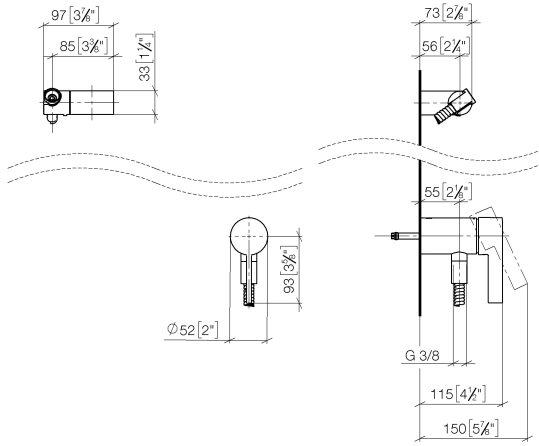

Concealed single-lever mixer with integrated shower connection with hand shower set - Matte Black

IMO

ST 050 204 8979

- metal shower hose 1750mm with integrated anti-twist protection
 - Hand shower: COMPACT RAIN, max. flow rate 10 l/min (at 3 bar)
 - spray head Ø 130 mm
- Intrinsic protection against back flow.**

28 018 979-33
0010

Concealed single-lever mixer with integrated shower connection with hand shower set - Matte Black

IMO

ST 050 204 8070
mm [inches]

Certificates

Belgaqua_21-025- WRAS_2011027. LGA_29928.
27_1.

ST 050 204 8979

Spare parts list

No.	Item Number	Name	Quantity used	Delivery time
1	28 060 970-33	Wall bracket swivel - Matte Black	1	30
2	28 322 970-33	Metal shower hose 1/2" x 3/8" x 1750 mm - Matte Black	1	2
3	36 050 970-33	Concealed single-lever mixer with integrated shower connection - Matte Black	1	30

Concealed single-lever mixer with integrated shower connection with hand shower set - Matte Black

IMO

ST 050 204 8979

- COMPACT RAIN, max. flow rate 15 l/min (at 3 bar)
- with anti-scale system
- spray head Ø 130 mm
- 1/2" connection