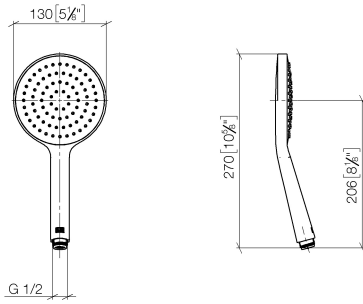

Concealed single-lever mixer with integrated shower connection with hand shower set - Matte Black

IMO

ST 050 204 8979

- metal shower hose 1750mm with integrated anti-twist protection
 - Hand shower: COMPACT RAIN, max. flow rate 10 l/min (at 3 bar)
 - spray head Ø 130 mm
- Intrinsic protection against back flow.**

Concealed single-lever mixer with integrated shower connection with hand shower set - Matte Black

IMO

ST 050 204 8979

Concealed single-lever mixer with integrated shower connection with hand shower set - Matte Black

IMO

ST 050 204 8979

Concealed single-lever mixer with integrated shower connection with hand shower set - Matte Black

IMO

ST 050 204 8979

Concealed single-lever mixer with integrated shower connection with hand shower set - Matte Black

ST 050 204 8070
mm [inches]

Flow rate chart

Certificates

DVGW_DW-
6517DN0129.

LGA_29983.

WRAS_2009011.

Concealed single-lever mixer with integrated shower connection with hand shower set - Matte Black

ST 050 204 8979
Parts for other
finishes can be found
here: [Chrome](#)